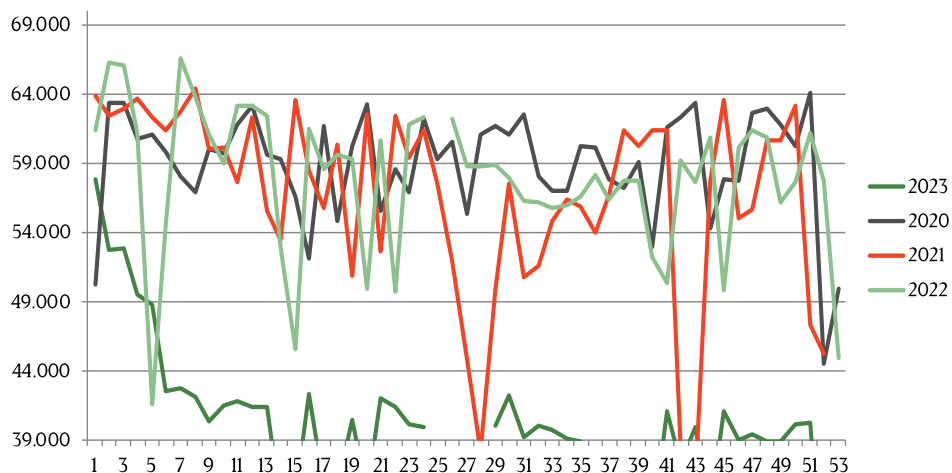

Weekly slaughtering's Danish Crown Essen

Week	2024	2023
1	33.508	57.867
2	39.696	52709
3	39.963	52844
4	40.949	49.518
5	40.523	48762
6	51.122	42.464
7	51.181	42.706
8	51.721	42106
9	51.663	40341
10	50.959	41433
11	52.025	41.726
12	52.015	41.316
13	44.149	41381
14	43.431	34205
15	53.283	35043
16	54.081	42248
17	56.088	35631
18	47.023	35.664
19	47.125	40.401
20	58.496	35.179
21	44.650	41.975
22	56.827	41.390
23	56.158	40.132
24	56.648	39.901
25	54.839	
26	54.503	

Week		
27	57.656	
28	54.305	
29	54.413	39997
30	53.827	42.192
31	55.107	39.192
32	51.698	40.034
33	56.257	39.660
34	56.773	39.096
35	57.174	38.859
36	57.174	35.620
37	55.645	37.145
38	55.782	37.378
39		38.164
40	49.061	32.749
41	57.674	41.020
42	60.918	37.240
43	60.261	39.895
44	50.052	33.918
45	60.734	41.021
46	62.336	38.912
47	61.883	39.347
48	61.592	38.856
49		38.879
50		40.133
51		40248
52		26.124
53		
Average (week)		
Total (year)		
Change (week)		

Best regards,
Danish Crown