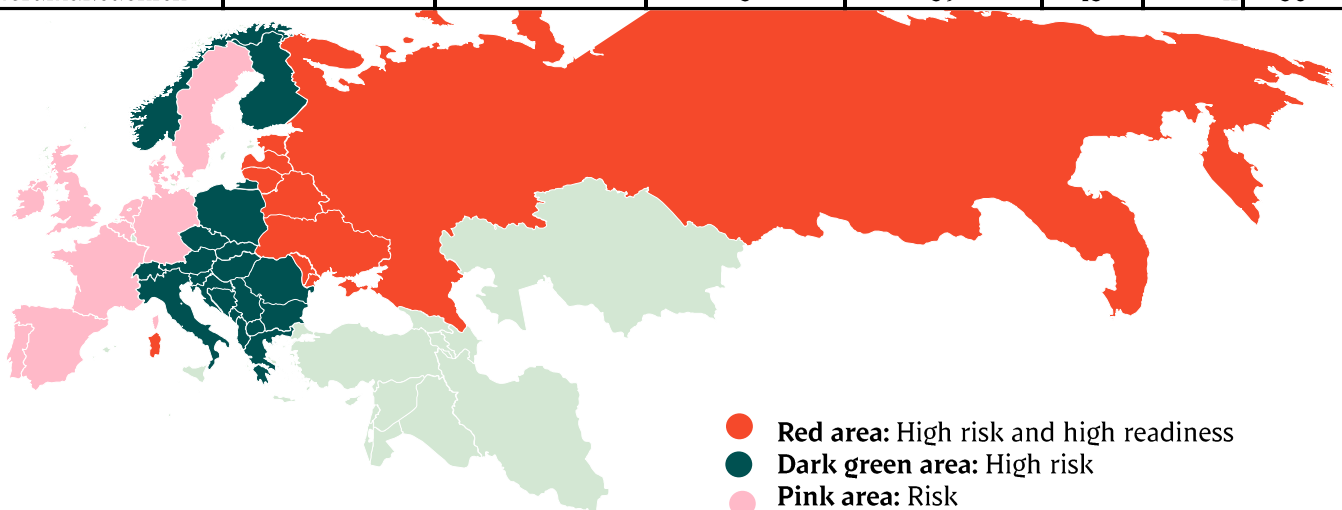

Week		
27	57.656	
28	54.305	
29	54.413	39997
30	53.827	42.192
31	55.107	39.192
32	51.698	40.034
33	56.257	39.660
34	56.773	39.096
35	57.174	38.859
36	57.174	35.620
37	55.645	37.145
38	55.782	37.378
39		38.164
40	49.061	32.749
41	57.674	41.020
42	60.918	37.240
43	60.261	39.895
44	50.052	33.918
45	60.734	41.021
46	62.336	38.912
47	61.883	39.347
48	61.592	38.856
49		38.879
50		40.133
51		40248
52		26.124
53		
Average (week)		
Total (year)		
Change (week)		

Best regards,
Danish Crown

African swine fever

The EU Commission's reporting system for African swine fever for EU countries and Ukraine has been updated until 24th of July.

Country	Period		Year to date		2023		2022	
	Nov. 7th - Nov. 13th 2024		Jan.1st - Nov. 13th 2024		Piġs	Wild boars	Piġs	Wild boars
Estonia		2		23	2	53		
Latvia		40	7	808	8	730	6	9
Lithuania		11	8	494	3	439	16	3
Poland		90	44	1.826	30	2.744	14	2
Italy (Sardinia)		4	31	1.166	17	1.047	4	2
Ukraine		1	67	13	37	9	7	
Czech Republic				27		56		
Romania	5	4	194	137	740	292	329	4
Hungary		10		357		407		5
Bulgaria		67	1	457	3	322	2	3
Slovakia		2	1	132		546	5	5
Serbia	2		292	90	991	213	107	1
Moldova			11	6	19			
Montenegro				1		6	14	
Bosnia-Hercegovina		1	33	37	1.508	22		
Croatia			6	37	1.124	11		
Nordmakedonien			3	39	15	41	30	

Best regards,
Danish Crown

African swine fever outbreaks in China

Cities/Regions		
Shenyang	Harbin	Great Khinogan Mountains
Zhengzhou	Yunnan	Yulin
Lianyungang	Jinshan	Guigang
Wenzhou	Jiangxi	Chongqing
Xuancheng	Shaanxi	Bome
Wuxi	Heilongjiang	Bayi
Chuzhou	Tongzhou	Gongbo'gyamda
Jiamusi	Linfen	Urumqi
Tongling	Daitongzhuangcun	Hubei
Xilin Gol	Qianshanzhen	Shizhu
Wuhu City	Huxian	Chengmai
Jilin	Dongjiang Avenue	
Songyuan	Yongning	
Gongzhuling	Siyang	
Horgin	Jiangsu	
Hohhot	Suihua	
Yingkou	Guizhou	
Zhaotong	Sanming	
Luotian	Zhuhai	
Baojing	Jinan	
Qingyang	Jinzhou	
Wuxue	Panjin	
Sichuan	Xushui	