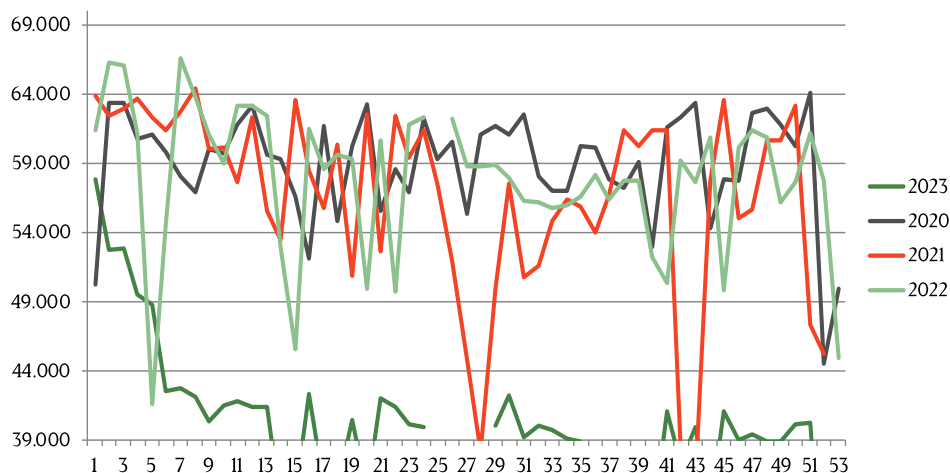

Weekly slaughtering's Danish Crown Essen

Week	2024	2023
1	33.508	57.867
2	39.696	52709
3	39.963	52844
4	40.949	49.518
5	40.523	48762
6	51.122	42.464
7	51.181	42.706
8	51.721	42106
9	51.663	40341
10	50.959	41433
11	52.025	41.726
12	52.015	41.316
13	44.149	41381
14	43.431	34205
15	53.283	35043
16	54.081	42248
17	56.088	35631
18	47.023	35.664
19	47.125	40.401
20	58.496	35.179
21	44.650	41.975
22	56.827	41.390
23	56.158	40.132
24		39.901
25		
26		

Week		
27		
28		
29		39997
30		42.192
31		39.192
32		40.034
33		39.660
34		39.096
35		38.859
36		35.620
37		37.145
38		37.378
39		38.164
40		32.749
41		41.020
42		37.240
43		39.895
44		33.918
45		41.021
46		38.912
47		39.347
48		38.856
49		38.879
50		40.133
51		40248
52		26.124
53		
Average (week)		
Total (year)		
Change (week)		

Best regards,
Danish Crown