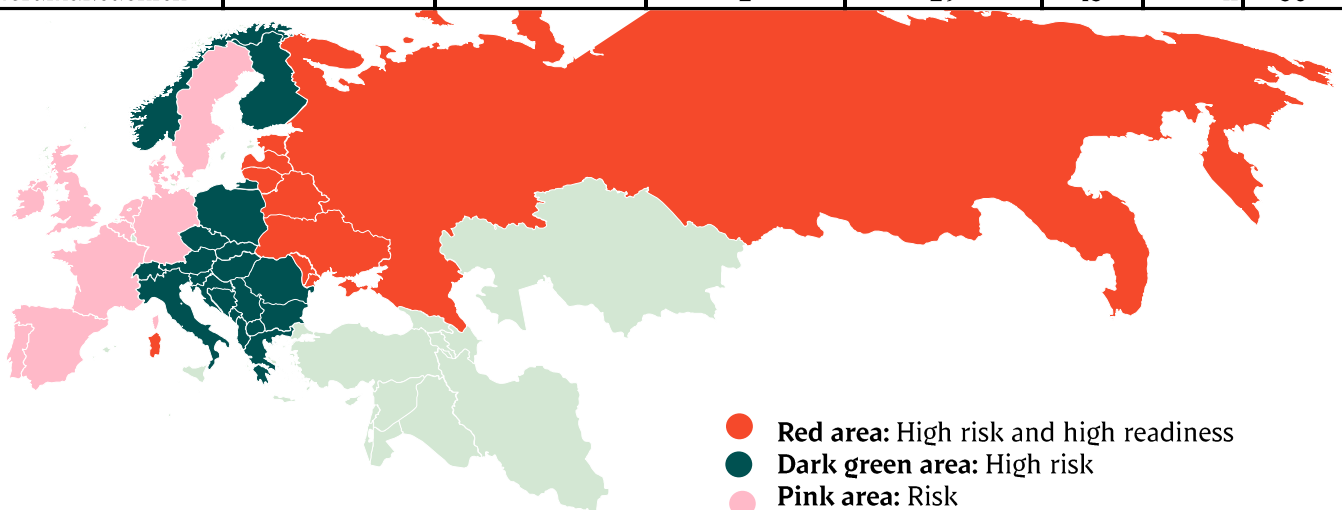

Week		
27		
28		
29		39997
30		42.192
31		39.192
32		40.034
33		39.660
34		39.096
35		38.859
36		35.620
37		37.145
38		37.378
39		38.164
40		32.749
41		41.020
42		37.240
43		39.895
44		33.918
45		41.021
46		38.912
47		39.347
48		38.856
49		38.879
50		40.133
51		40248
52		26.124
53		
Average (week)		
Total (year)		
Change (week)		

Best regards,
Danish Crown

African swine fever

The EU Commission's reporting system for African swine fever for EU countries and Ukraine has been updated until 24th of July.

Country	Period		Year to date		2023		2022	
	May 23rd - May 29th 2024		January 1st - May 29th 2024		Piġs	Wild boars	Piġs	Wild boars
Estonia				4	2	53		
Latvia		7		289	8	730	6	9
Lithuania		8		280	3	439	16	3
Poland	1	35	1	863	30	2,744	14	2
Italy (Sardinia)		55		851	17	1,047	4	2
Ukraine			8	9	37	9	7	
Czech Republic		2		18		56		
Romania	6	4	55	97	740	292	329	4
Hungary				204		407		5
Bulgaria			1	95	3	322	2	3
Slovakia		7		76		546	5	5
Serbia		1	34	73	991	213	107	1
Moldova	1		3	6	19			
Montenegro				1		6	14	
Bosnia-Hercegovina			18	34	1,508	22		
Croatia		3		38	1,124	11		
Nordmakedonien			2	29	15	41	30	

Best regards,
Danish Crown

African swine fever outbreaks in China

Cities/Regions		
Shenyang	Harbin	Great Khinogan Mountains
Zhengzhou	Yunnan	Yulin
Lianyungang	Jinshan	Guigang
Wenzhou	Jiangxi	Chongqing
Xuancheng	Shaanxi	Bome
Wuxi	Heilongjiang	Bayi
Chuzhou	Tongzhou	Gongbo'gyamda
Jiamusi	Linfen	Urumqi
Tongling	Daitongzhuangcun	Hubei
Xilin Gol	Qianshanzhen	Shizhu
Wuhu City	Huxian	Chengmai
Jilin	Dongjiang Avenue	
Songyuan	Yongning	
Gongzhuling	Siyang	
Horgin	Jiangsu	
Hohhot	Suihua	
Yingkou	Guizhou	
Zhaotong	Sanming	
Luotian	Zhuhai	
Baojing	Jinan	
Qingyang	Jinzhou	
Wuxue	Panjin	
Sichuan	Xushui	