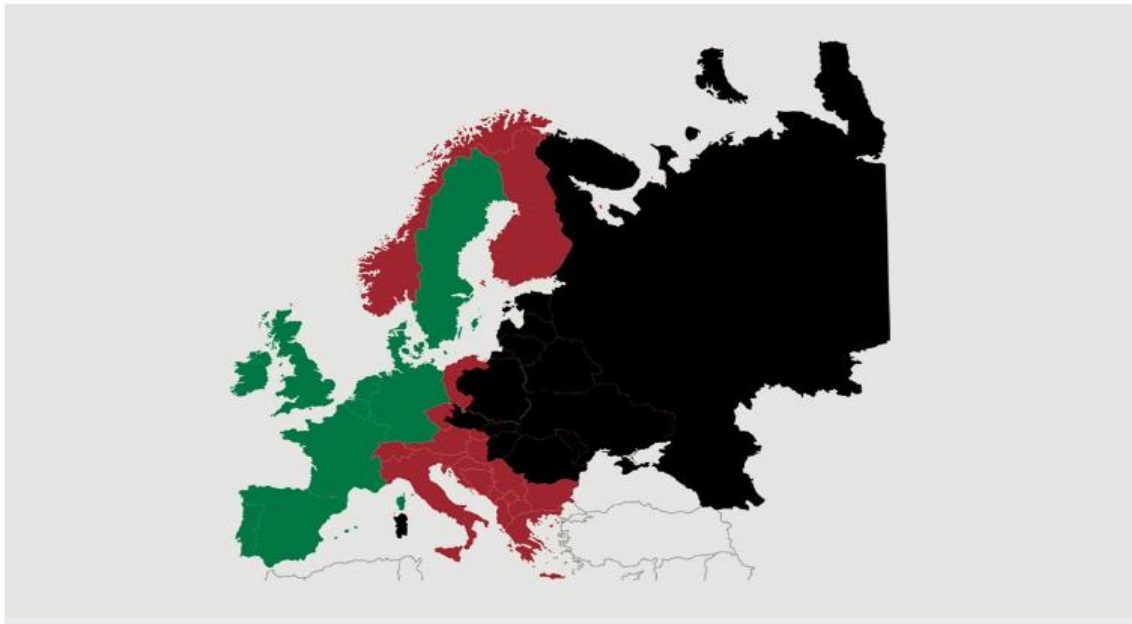

Best regards
Danish Crown

African swine fever

The EU Commission's reporting system for African swine fever for EU countries and Ukraine has been updated until 9th of December

Country	Period		Year to date	
	December 2nd - December 9th		January 1 st – December 9th	
	Pigs	Wild boars	Pigs	Wild boars
Estonia		5		220
Latvia		21	10	652
Lithuania		25	51	1.386
Poland		65	109	2.289
Italy			10	49
Ukraine	3	1	104	39
Czech Republic				28
Romania	6	8	1.147	142
Hungary		16		91
Bulgaria			1	4
Belgium		20		128
Total	9	161	1.432	5.028

Black area: High risk and high readiness

Red area: High risk

Green area: Risk

Best regards
Danish Crown

African swine fever outbreaks in China

Outbreaks	Cities/Regions
1st outbreak	Shenyang
2nd outbreak	Zhengzhou
3rd outbreak	Lianyungang
4th outbreak	Wenzhou
5th outbreak	WuhuCity
6th outbreak	Xuancheng
7th outbreak	xuancheng
8th outbreak	Wuxi
9th outbreak	Chuzhou
10th outbreak	Jiamusi
11th outbreak	Wuhu City
12th outbreak	Xuancheng
13th outbreak	Jiamusi
14th outbreak	Tongling
15th outbreak	Jilin
16th outbreak	Xilin Gol
17th outbreak	Gongzhuling

Outbreaks	Cities/Regions
18th outbreak	Hohhot
19th outbreak	Songyuan
20th outbreak	Yingkou
21th outbreak	Zhaotong
22th outbreak	Luotian
23th outbreak	Baojing
24th outbreak	Qingyang
25th outbreak	Wuxue
26th outbreak	Sichuan
27th outbreak	Harbin
28th outbreak	Yunnan
29th outbreak	Jinshan
30th outbreak	Jiangxi
31th outbreak	Shaanxi
32th outbreak	Heilongjiang
33th outbreak	Tongzhou
34th outbreak	Linfen