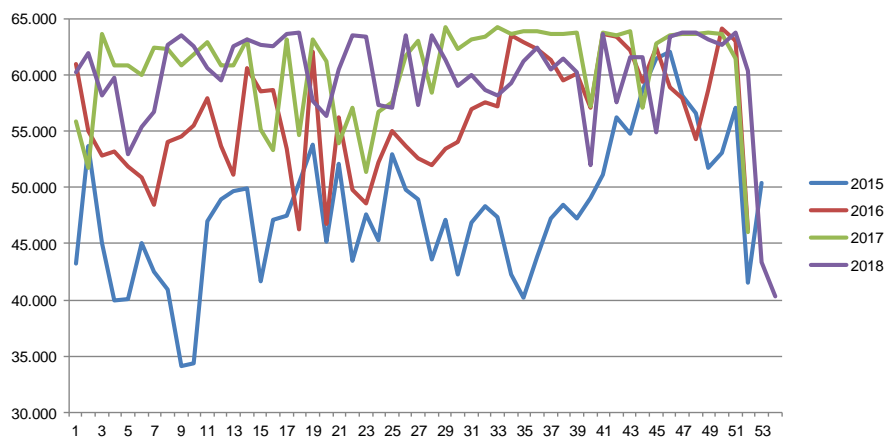

Weekly slaughtering's Danish Crown Essen

Week	2019	2018	2017
1	40.367	56.737	55.941
2		62.716	51.750
3		63.596	63.697
4		62.579	60.900
5		60.584	60.849
6		59.507	60.034
7		62.597	62.439
8		63.178	62.356
9		62.731	60.854
10		62.555	61.852
11		63.673	62.925
12		63.832	60.855
13		57.666	60.885
14		56.402	63.124
15		60.480	55.147
16		63.566	53.305
17		63.393	63.211
18		57.370	54.697
19		57.111	63.208
20		63.484	61.278
21		57.400	53.958
22		63.529	57.051
23		61.383	51.432
24		59.021	56.730
25		60.077	57.586
26		58.620	61.698

Week	2019	2018	2017
27		60.288	63.096
28		61.979	58.468
29		58.152	64.235
30		59.792	62.340
31		52.909	63.228
32		55.428	63.406
33		58.217	64.249
34		59.343	63.679
35		61.192	63.894
36		62.419	63.887
37		60.560	63.630
38		61.439	63.653
39		60.210	63.847
40		51.964	57.194
41		63.697	63.846
42		57.580	63.544
43		61.566	63.895
44		54.946	57.086
45		63.462	62.761
46		63.786	63.598
47		63.817	63.642
48		63.222	63.704
49		62.646	63.813
50		63.754	63.709
51		60.394	61.524
52		43.394	46.076
53			
Average (week)		60.191	60.649
Total (year)		3.129.943	3.153.766
Change (week)		-0,76%	7,72%

Best regards
Danish Crown