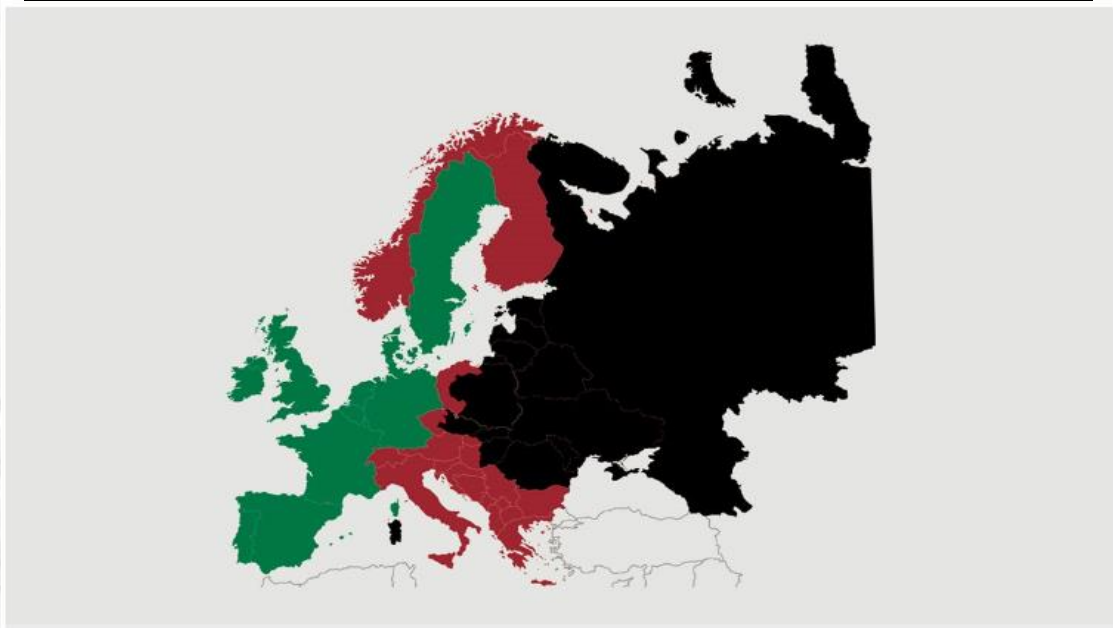

# Weekly slaughtering's Danish Crown Essen

Week	2018	2017	2016
1	56.737	55.941	61.008
2	62.716	51.750	55.082
3	63.596	63.697	52.807
4	62.579	60.900	53.237
5	60.584	60.849	51.815
6	59.507	60.034	50.912
7	62.597	62.439	48.411
8	63.178	62.356	54.099
9	62.731	60.854	54.564
10	62.555	61.852	55.520
11	63.673	62.925	57.931
12	63.832	60.855	53.690
13	57.666	60.885	51.129
14	56.402	63.124	60.589
15	60.480	55.147	58.608
16	63.566	53.305	58.646
17	63.393	63.211	53.508
18	57.370	54.697	46.260
19	57.111	63.208	62.129
20	63.484	61.278	46.814
21	57.400	53.958	56.222
22	63.529	57.051	49.798
23	61.383	51.432	48.579
24	59.021	56.730	52.277
25	60.077	57.586	55.088
26	58.620	61.698	53.747

Week	2018	2017	2016
27	60.288	63.096	52.567
28	61.979	58.468	51.977
29	58.152	64.235	53.498
30	59.792	62.340	54.009
31	52.909	63.228	57.008
32	55.428	63.406	57.569
33	58.217	64.249	57.230
34	59.343	63.679	63.500
35	61.192	63.894	62.909
36	62.419	63.887	62.374
37	60.560	63.630	61.328
38	61.439	63.653	59.540
39		63.847	60.082
40		57.194	57.049
41		63.846	63.693
42		63.544	63.445
43		63.895	62.265
44		57.086	59.466
45		62.761	62.394
46		63.598	58.916
47		63.642	57.902
48		63.704	54.257
49		63.813	58.725
50		63.709	64.147
51		61.524	63.091
52		46.076	46.280
53			
<b>Average (week)</b>	60.408	60.649	56.302
<b>Total (year)</b>	2.295.505	3.153.766	2.927.691
<b>Change (week)</b>	-0,40%	7,72%	17,23%

Best regards  
Danish Crown

## African swine fever

The EU Commission's reporting system for African swine fever for EU countries and Ukraine has been updated until 16<sup>th</sup> of September

Country	Period		Year to date	
	September 9 <sup>th</sup> - September 16 <sup>th</sup>		January 1 <sup>st</sup> - September 16 <sup>th</sup>	
	Pigs	Wild boars	Pigs	Wild boars
Estonia		4		196
Latvia		12	10	542
Lithuania		18	49	1.220
Poland	1	19	108	1.928
Italy	1	16	10	40
Ukraine	4		85	36
Czech Republic				28
Romania	41	9	929	43
Hungary				33
Bulgaria			1	
Belgium		5		5