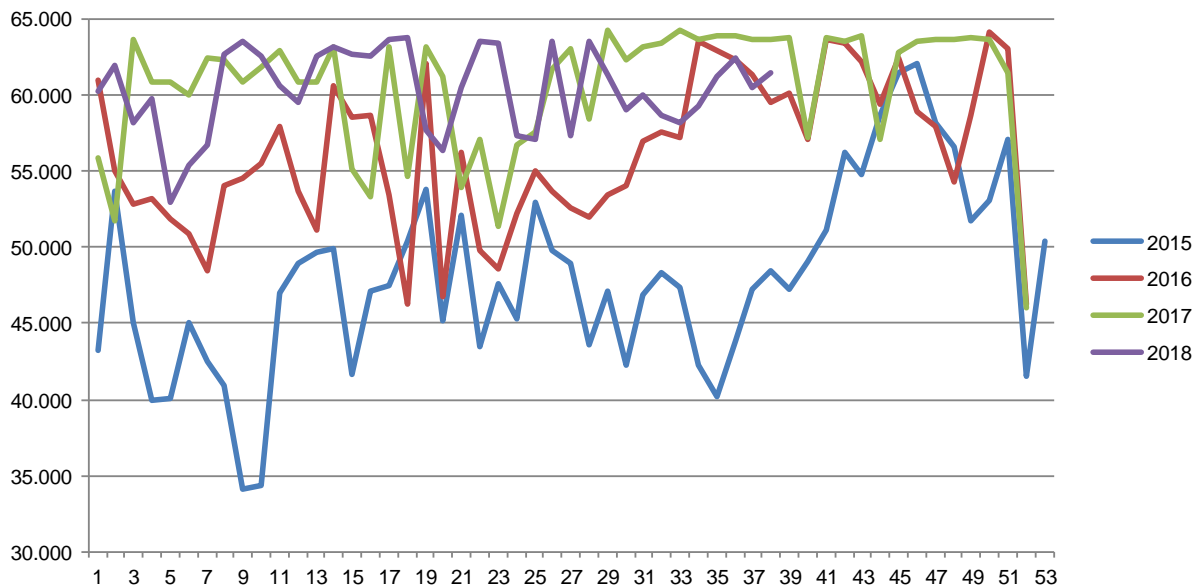

Weekly slaughtering's Danish Crown Essen

Week	2018	2017	2016
1	56.737	55.941	61.008
2	62.716	51.750	55.082
3	63.596	63.697	52.807
4	62.579	60.900	53.237
5	60.584	60.849	51.815
6	59.507	60.034	50.912
7	62.597	62.439	48.411
8	63.178	62.356	54.099
9	62.731	60.854	54.564
10	62.555	61.852	55.520
11	63.673	62.925	57.931
12	63.832	60.855	53.690
13	57.666	60.885	51.129
14	56.402	63.124	60.589
15	60.480	55.147	58.608
16	63.566	53.305	58.646
17	63.393	63.211	53.508
18	57.370	54.697	46.260
19	57.111	63.208	62.129
20	63.484	61.278	46.814
21	57.400	53.958	56.222
22	63.529	57.051	49.798
23	61.383	51.432	48.579
24	59.021	56.730	52.277
25	60.077	57.586	55.088
26	58.620	61.698	53.747

Week	2018	2017	2016
27	60.288	63.096	52.567
28	61.979	58.468	51.977
29	58.152	64.235	53.498
30	59.792	62.340	54.009
31	52.909	63.228	57.008
32	55.428	63.406	57.569
33	58.217	64.249	57.230
34	59.343	63.679	63.500
35	61.192	63.894	62.909
36	62.419	63.887	62.374
37	60.560	63.630	61.328
38	61.439	63.653	59.540
39		63.847	60.082
40		57.194	57.049
41		63.846	63.693
42		63.544	63.445
43		63.895	62.265
44		57.086	59.466
45		62.761	62.394
46		63.598	58.916
47		63.642	57.902
48		63.704	54.257
49		63.813	58.725
50		63.709	64.147
51		61.524	63.091
52		46.076	46.280
53			
Average (week)	60.408	60.649	56.302
Total (year)	2.295.505	3.153.766	2.927.691
Change (week)	-0,40%	7,72%	17,23%

Best regards
Danish Crown