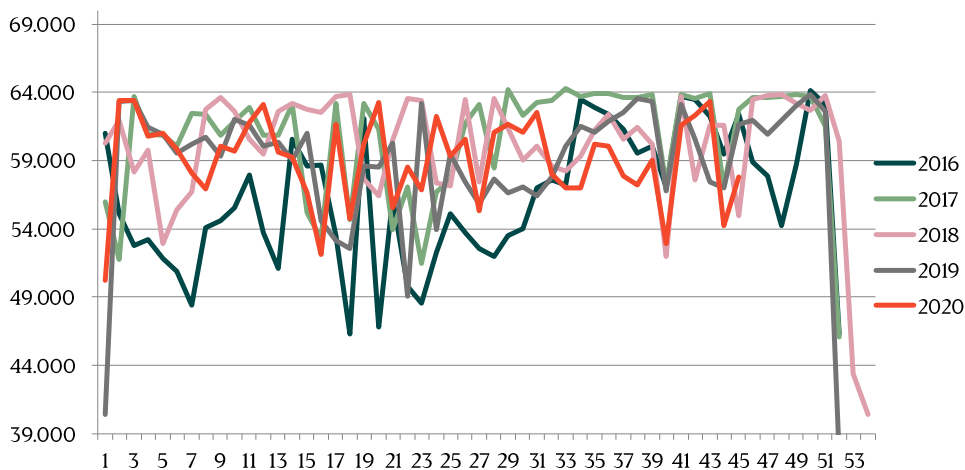

Weekly slaughtering's Danish Crown Essen

Week	2020	2019
1	50.209	40.367
2	63.378	63.329
3	63.402	63.408
4	60.747	61.468
5	61.019	60.896
6	59.845	59.523
7	58.095	60.227
8	56.897	60.695
9	60.033	59.326
10	59.724	62.005
11	61.817	61.619
12	63.130	60.030
13	59.585	60.311
14	59.247	59.040
15	56.629	61.006
16	52.081	54.587
17	61.680	53.110
18	54.760	52.555
19	60.222	58.603
20	63.225	58.518
21	55.570	60.282
22	58.517	49.073
23	56.849	63.195
24	62.218	53.936
25	59.332	59.462
26	60.534	57.454

Week	2020	2019
27	55.300	55.853
28	61.076	57.615
29	61.663	56.638
30	61.043	57.069
31	62.529	56.393
32	58.016	57.813
33	56.966	60.073
34	57.021	61.488
35	60.226	61.071
36	60.086	61.898
37	57.850	62.502
38	57.241	63.527
39	59.037	63.325
40	52.913	56.780
41	61.570	63.150
42	62.290	60.543
43	63.361	57.436
44	54.244	56.962
45	57.791	61.664
46		61.984
47		60.934
48		61.976
49		63.046
50		63.812
51		62.634
52		37.264
Average (week)	59.088	58.798
Total (year)	2.658.968	3.057.475
Change (week)	0,49%	-2,32%

Best regards,
Danish Crown