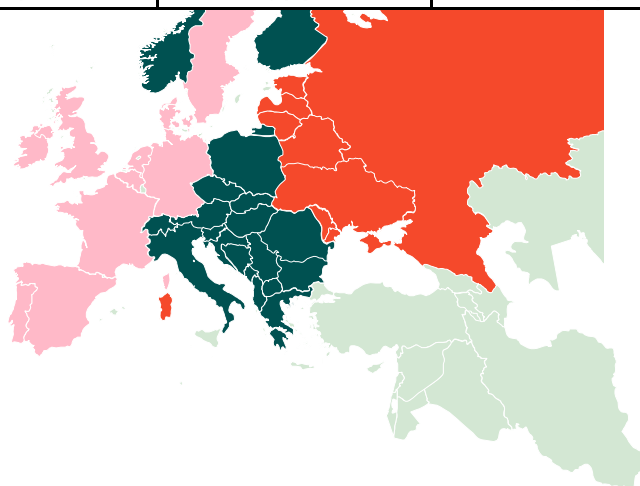

African swine fever

Period		Year to date		2019		2018
October 26th - November 1st		January 1st – November 1st				
Piġs	Wild boars	Piġs	Wild boars	Piġs	Wild boars	Piġs
	1		53		80	
	7	3	245	1	369	10
	3	3	191	19	464	51
1	25	103	3.470	48	2.468	109
			31	1	60	10
1		17	4	42	11	105
12	8	854	701	1.724	683	1.163
	21		3.649		1.598	
		19	447	44	165	1
	3	17	197	11	27	
		15	41	18		
		2	30			
			3		482	
	27		118			
		1				
14	95	1.034	9.180	1.908	6.407	1.449

- Red area: High risk and high readiness
- Dark green area: High risk
- Pink area: Risk

Best regards,
Danish Crown