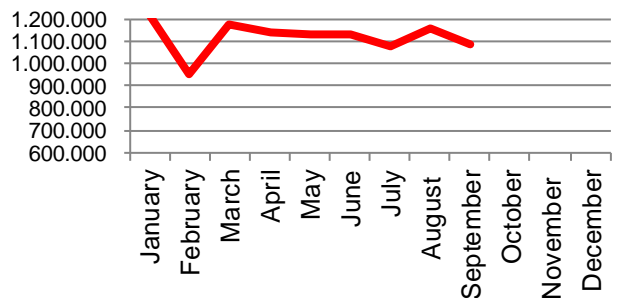

Total - 2016

Best regards
Danish Crown