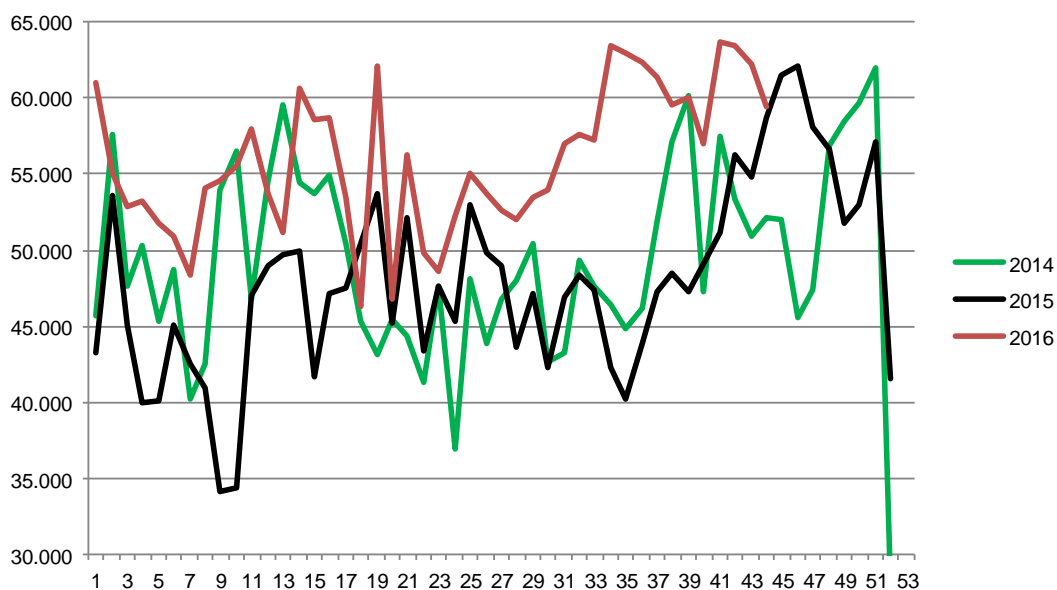

Weekly slaughtering's Danish Crown Essen

Week	2016	2015	2014
1	61.008	43.195	45.700
2	55.082	53.638	57.627
3	52.807	45.020	47.587
4	53.237	39.931	50.291
5	51.815	40.117	45.320
6	50.912	45.104	48.727
7	48.411	42.472	40.239
8	54.099	40.946	42.546
9	54.564	34.166	53.908
10	55.520	34.377	56.509
11	57.931	47.055	46.723
12	53.690	48.978	54.549
13	51.129	49.673	59.533
14	60.589	49.904	54.443
15	58.608	41.702	53.755
16	58.646	47.150	54.869
17	53.508	47.488	50.487
18	46.260	50.416	45.280
19	62.129	53.759	43.100
20	46.814	45.179	45.389
21	56.222	52.159	44.297
22	49.798	43.422	41.285
23	48.579	47.593	47.598
24	52.277	45.265	36.922
25	55.088	52.956	48.136
26	53.747	49.840	43.921

Week	2016	2015	2014
27	52.567	48.928	46.759
28	51.977	43.582	47.950
29	53.498	47.141	50.452
30	54.009	42.317	42.692
31	57.008	46.882	43.203
32	57.569	48.324	49.375
33	57.230	47.392	47.650
34	63.500	42.320	46.411
35	62.909	40.239	44.796
36	62.374	43.894	46.174
37	61.328	47.298	51.838
38	59.540	48.522	57.162
39	60.082	47.249	60.108
40	57.049	49.104	47.249
41	63.693	51.140	57.511
42	63.445	56.284	53.302
43	62.265	54.756	50.854
44	59.466	58.676	52.169
45		61.458	52.053
46		62.096	45.584
47		58.136	47.440
48		56.648	56.897
49		51.792	58.440
50		53.040	59.646
51		57.128	61.950
52		41.578	27.955
53		50.466	
Average (week)	55.954	48.073	49.315
Total (year)	2.461.979	2.497.429	2.564.361
Change (week)	16,39%	-2,52%	-5,56%

Best regards
Danish Crown