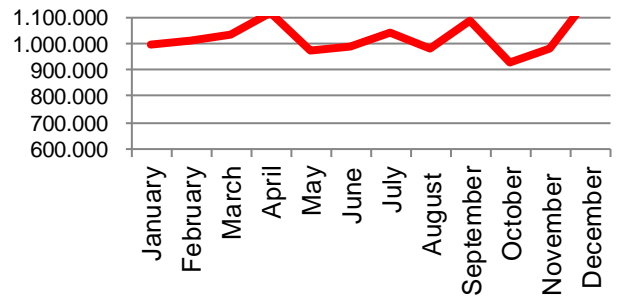

Total - 2015

2016	Piglets	Slaughter pigs	Total
January	1.201.705	21.393	1.223.098
February	927.147	27.901	955.048
March	1.150.126	23.275	1.173.401
April	1.116.337	26.924	1.143.261
May	1.111.458	20.435	1.131.893
June	1.086.686	40.518	1.127.204
July	1.054.711	22.733	1.077.444
August	1.134.108	19.599	1.153.707
September	1.064.266	18.846	1.083.112
October			
November			
December			
Total	9.846.544	221.624	10.068.168