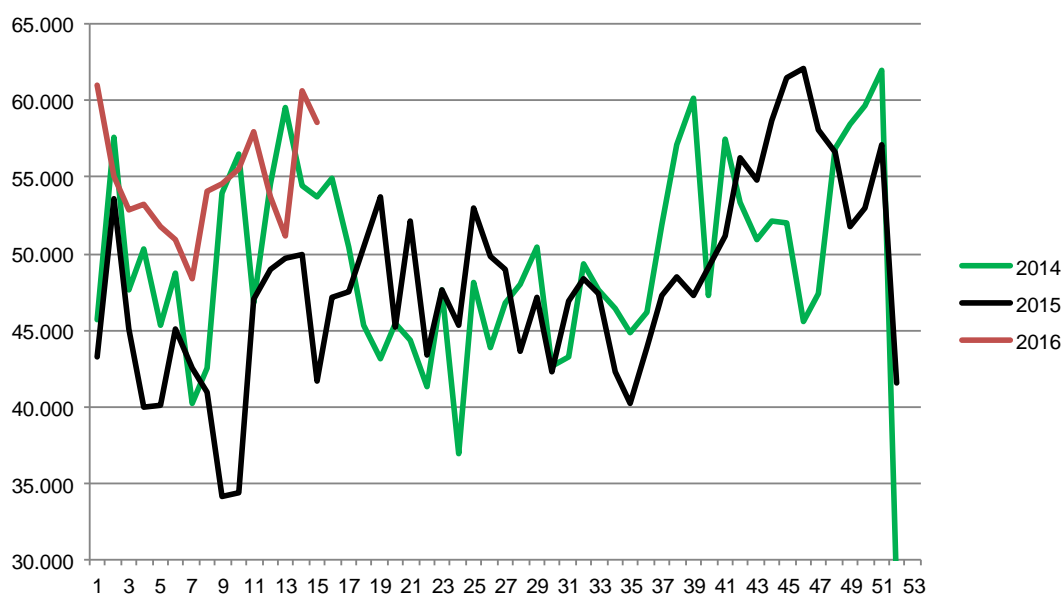

Weekly slaughtering's Danish Crown Essen

Week	2016	2015	2014
1	61.008	43.195	45.700
2	55.082	53.638	57.627
3	52.807	45.020	47.587
4	53.237	39.931	50.291
5	51.815	40.117	45.320
6	50.912	45.104	48.727
7	48.411	42.472	40.239
8	54.099	40.946	42.546
9	54.564	34.166	53.908
10	55.520	34.377	56.509
11	57.931	47.055	46.723
12	53.690	48.978	54.549
13	51.129	49.673	59.533
14	60.589	49.904	54.443
15	58.608	41.702	53.755
16		47.150	54.869
17		47.488	50.487
18		50.416	45.280
19		53.759	43.100
20		45.179	45.389
21		52.159	44.297
22		43.422	41.285
23		47.593	47.598
24		45.265	36.922
25		52.956	48.136
26		49.840	43.921

Week	2015	2014
27	48.928	46.759
28	43.582	47.950
29	47.141	50.452
30	42.317	42.692
31	46.882	43.203
32	48.324	49.375
33	47.392	47.650
34	42.320	46.411
35	40.239	44.796
36	43.894	46.174
37	47.298	51.838
38	48.522	57.162
39	47.249	60.108
40	49.104	47.249
41	51.140	57.511
42	56.284	53.302
43	54.756	50.854
44	58.676	52.169
45	61.458	52.053
46	62.096	45.584
47	58.136	47.440
48	56.648	56.897
49	51.792	58.440
50	53.040	59.646
51	57.128	61.950
52	41.578	27.955
53	50.466	
Average (week)	54.627	49.315
Total (year)	819.402	2.564.361

Best regaras
Danish Crown