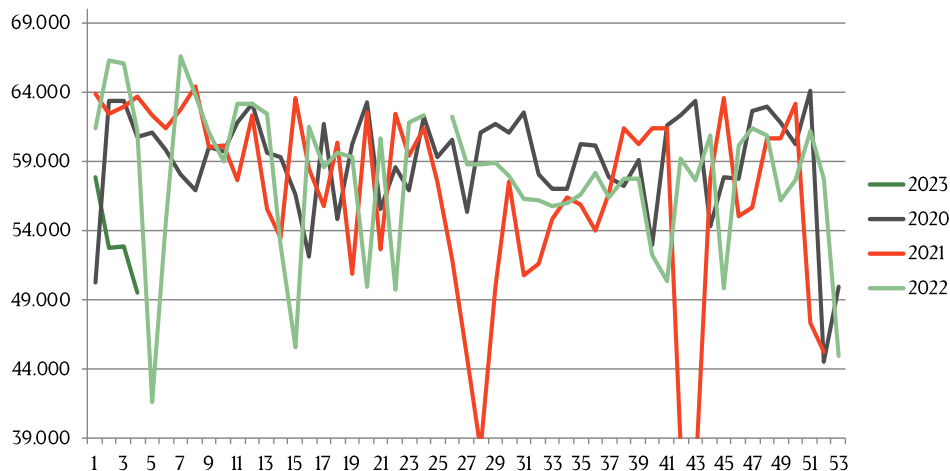

Weekly slaughtering's Danish Crown Essen

Week	2023	2022
1	57.867	61.376
2	52709	66.279
3	52844	66.098
4	49.518	61.128
5		41543
6		54.500
7		66.544
8		63.797
9		61.020
10		59.030
11		63.200
12		63.180
13		62.414
14		52.963
15		45.486
16		61.518
17		58.538
18		59.614
19		59.301
20		49.923
21		60.634
22		49.660
23		61.778
24		62.361
25		
26		62.168

Week		
27		58.795
28		58.856
29		57.990
30		56.234
31		56.165
32		55.716
33		55.985
34		56.548
35		58.154
36		56.373
37		57.704
38		57.691
39		52.245
40		50.297
41		59.149
42		57.650
43		60.840
44		49.755
45		60.156
46		61.330
47		60.860
48		56.192
49		57.575
50		61.188
51		57.719
52		44.890
53		
Average (week)		
Total (year)		
Change (week)		

Best regards,
Danish Crown