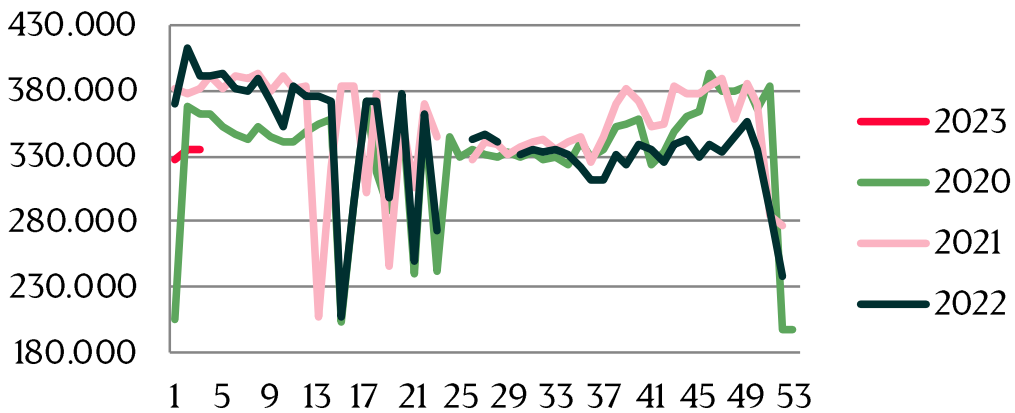

| Week | 2023 | 2022 |
|----------------|------|-------|
| 27 | | 86,6 |
| 28 | | 86,34 |
| 29 | | 86,30 |
| 30 | | 86,29 |
| 31 | | 86,07 |
| 32 | | 86,27 |
| 33 | | 85,90 |
| 34 | | |
| 35 | | 85,88 |
| 36 | | 86,05 |
| 37 | | 86,39 |
| 38 | | 86,75 |
| 39 | | 87,17 |
| 40 | | 87,32 |
| 41 | | 87,5 |
| 42 | | 87,8 |
| 43 | | 87,8 |
| 44 | | 87,80 |
| 45 | | 87,70 |
| 46 | | 87,9 |
| 47 | | 87,80 |
| 48 | | 87,8 |
| 49 | | 86,80 |
| 50 | | 86,1 |
| 51 | | 85,90 |
| 52 | | 87,6 |
| 53 | | |
| Average (week) | | |

Best regards,

Danish Crown

Total killings Denmark (98 % of all slaughtering)

| Week | 2023 | 2022 | Week | 2023 | 2022 |
|------|---------|---------|----------------|------|---------|
| 1 | 327.208 | 370017 | 27 | | 346.976 |
| 2 | 334.785 | 412.711 | 28 | | 340.950 |
| 3 | 333.997 | 391.763 | 29 | | |
| 4 | | 391.586 | 30 | | 331.824 |
| 5 | | 394.179 | 31 | | 335.756 |
| 6 | | 382.366 | 32 | | 333.279 |
| 7 | | 379.879 | 33 | | 334.547 |
| 8 | | 389.319 | 34 | | 330.280 |
| 9 | | 372.327 | 35 | | 321.125 |
| 10 | | 353.142 | 36 | | 311.214 |
| 11 | | 383.511 | 37 | | 311.887 |
| 12 | | 375.829 | 38 | | 330.563 |
| 13 | | 376.696 | 39 | | 322452 |
| 14 | | 372.324 | 40 | | 338.879 |
| 15 | | 206.975 | 41 | | 334.441 |
| 16 | | 293.993 | 42 | | 325.189 |
| 17 | | 372.483 | 43 | | 339.028 |
| 18 | | 371.227 | 44 | | 342.172 |
| 19 | | 297.833 | 45 | | 329.261 |
| 20 | | 378.549 | 46 | | 339.167 |
| 21 | | 249.061 | 47 | | 333.531 |
| 22 | | 361.462 | 48 | | 345.047 |
| 23 | | 273.384 | 49 | | 356.279 |
| 24 | | | 50 | | 334.355 |
| 25 | | | 51 | | 288.904 |
| 26 | | 342.337 | 52 | | 236.903 |
| | | | 53 | | |
| | | | Average (week) | | |
| | | | Total (year) | | |