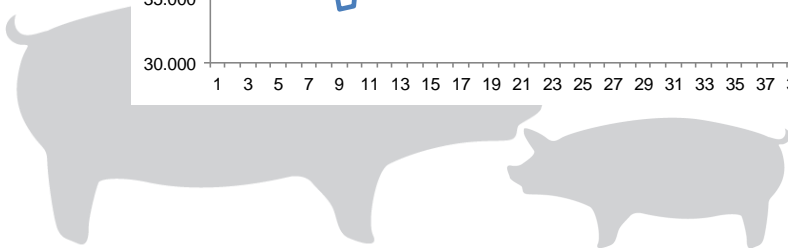

Weekly slaughtering's Danish Crown Essen

Week	2019	2018
1	40.367	56.737
2	63.329	62.716
3	63.408	63.596
4	61.468	62.579
5	60.896	60.584
6	59.523	59.507
7	60.227	62.597
8	60.695	63.178
9	59.326	62.731
10	62.005	62.555
11	61.619	63.673
12	60.030	63.832
13	60.311	57.666
14	59.040	56.402
15	61.006	60.480
16	54.587	63.566
17	53.110	63.393
18	52.555	57.370
19	58.603	57.111
20	58.518	63.484
21	60.282	57.400
22	49.073	63.529
23	63.195	61.383
24	53.936	59.021
25	59.462	60.077
26	57.454	58.620

Week	2019	2018
27	55.853	60.288
28	57.615	61.979
29	56.638	58.152
30		59.792
31		52.909
32		55.428
33		58.217
34		59.343
35		61.192
36		62.419
37		60.560
38		61.439
39		60.210
40		51.964
41		63.697
42		57.580
43		61.566
44		54.946
45		63.462
46		63.786
47		63.817
48		63.222
49		62.646
50		63.754
51		60.394
52		43.394
53		
Average (week)	58.073	60.191
Total (year)	1.684.131	3.129.943
Change (week)	-3,52%	-0,76%

Best regards
Danish Crown