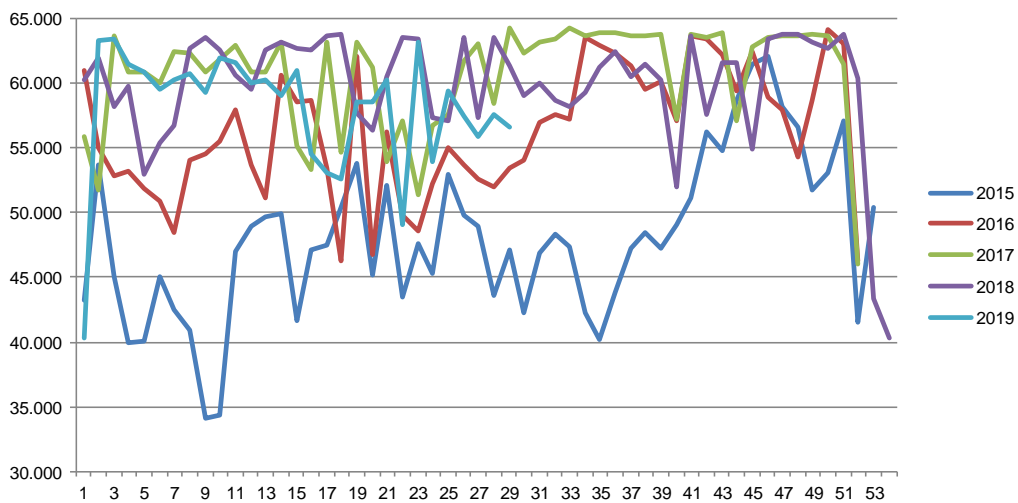

Weekly slaughtering's Danish Crown Essen

Week	2019	2018
1	40.367	56.737
2	63.329	62.716
3	63.408	63.596
4	61.468	62.579
5	60.896	60.584
6	59.523	59.507
7	60.227	62.597
8	60.695	63.178
9	59.326	62.731
10	62.005	62.555
11	61.619	63.673
12	60.030	63.832
13	60.311	57.666
14	59.040	56.402
15	61.006	60.480
16	54.587	63.566
17	53.110	63.393
18	52.555	57.370
19	58.603	57.111
20	58.518	63.484
21	60.282	57.400
22	49.073	63.529
23	63.195	61.383
24	53.936	59.021
25	59.462	60.077
26	57.454	58.620

Week	2019	2018
27	55.853	60.288
28	57.615	61.979
29	56.638	58.152
30		59.792
31		52.909
32		55.428
33		58.217
34		59.343
35		61.192
36		62.419
37		60.560
38		61.439
39		60.210
40		51.964
41		63.697
42		57.580
43		61.566
44		54.946
45		63.462
46		63.786
47		63.817
48		63.222
49		62.646
50		63.754
51		60.394
52		43.394
53		
Average (week)	58.073	60.191
Total (year)	1.684.131	3.129.943
Change (week)	-3,52%	-0,76%

Best regards
Danish Crown