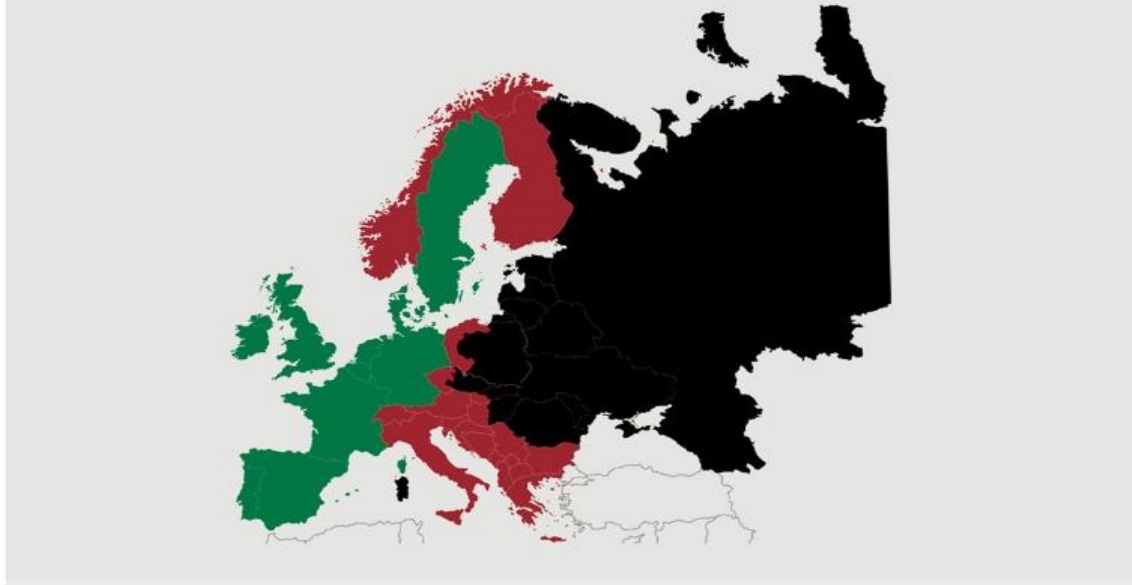

Best regards
Danish Crown

Weekly slaughtering's Danish Crown Essen

Week	2019	2018
1	40.367	56.737
2	63.329	62.716
3	63.408	63.596
4	61.468	62.579
5	60.896	60.584
6	59.523	59.507
7	60.227	62.597
8	60.695	63.178
9	59.326	62.731
10	62.005	62.555
11	61.619	63.673
12	60.030	63.832
13	60.311	57.666
14	59.040	56.402
15	61.006	60.480
16	54.587	63.566
17	53.110	63.393
18	52.555	57.370
19	58.603	57.111
20	58.518	63.484
21	60.282	57.400
22	49.073	63.529
23	63.195	61.383
24	53.936	59.021
25	59.462	60.077
26	57.454	58.620

Best regards
Danish Crown

African swine fever

The EU Commission's reporting system for African swine fever for EU countries and Ukraine has been updated until 14th of July.

Country	Period June 16 th - July 14 th		Year to date January 1 st - July 14 th		2018	
	Pigs	Wild boars	Pigs	Wild boars	Svin	Vildsvin
Estonia		4		52		230
Latvia	1	30	1	180	10	685
Lithuania	6	35	9	302	51	1.443
Poland	13	84	18	1.373	109	2.438
Italy		7	1	26	10	64
Ukraine	8		24	7	105	41
Czech Republic						28
Romania	174	35	290	302	1.163	170
Hungary		21		745		138
Bulgaria	9	2	9	14	1	5
Belgium		1		476		161
Total	211	219	352	3.477	1.449	5.403

Black area: High risk and high readiness

Red area: High risk

Green area: Risk

Best regards
Danish Crown

African swine fever outbreaks in China

Cities/Regions		
Shenyang	Harbin	Great Khinogan Mountains
Zhengzhou	Yunnan	Yulin
Lianyungang	Jinshan	Guigang
Wenzhou	Jiangxi	Chongqing
Xuancheng	Shaanxi	Bome
Wuxi	Heilongjiang	Bayi
Chuzhou	Tongzhou	Gongbo'gyamda
Jiamusi	Linfen	Urumqi
Tongling	Daitongzhuangcun	Hubei
Xilin Gol	Qianshanzhen	Shizhu
Wuhu City	Huxian	Chengmai
Jilin	Dongjiang Avenue	
Songyuan	Yongning	
Gongzhuling	Siyang	
Horqin	Jiangsu	
Hohhot	Suihua	
Yingkou	Guizhou	
Zhaotong	Sanming	
Luotian	Zhuhai	
Baojing	Jinan	
Qingyang	Jinzhou	
Wuxue	Panjin	
Sichuan	Xushui	