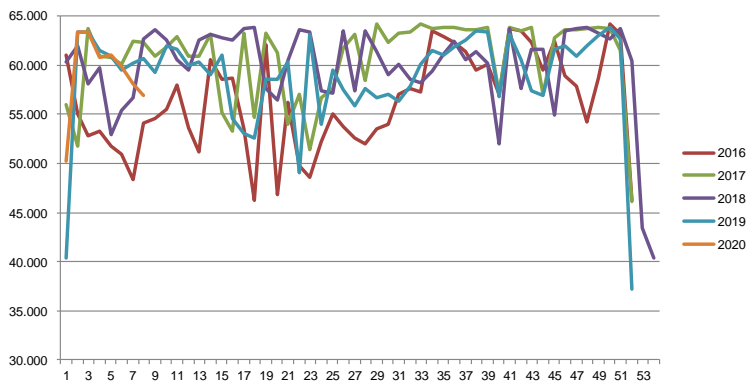

Weekly slaughtering's Danish Crown Essen

Week	2020	2019
1	50209	40.367
2	63378	63.329
3	63402	63.408
4	60747	61.468
5	61019	60.896
6	59845	59.523
7	58095	60.227
8	56897	60.695
9		59.326
10		62.005
11		61.619
12		60.030
13		60.311
14		59.040
15		61.006
16		54.587
17		53.110
18		52.555
19		58.603
20		58.518
21		60.282
22		49.073
23		63.195
24		53.936
25		59.462
26		57.454

Week	2020	2019
27		55.853
28		57.615
29		56.638
30		57.069
31		56.393
32		57.813
33		60.073
34		61.488
35		61.071
36		61.898
37		62.502
38		63.527
39		63.325
40		56.780
41		63.150
42		60.543
43		57.436
44		56.962
45		61.664
46		61.984
47		60.934
48		61.976
49		63.046
50		63.812
51		62.634
52		37.264
Average (week)	59.199	58.798
Total (year)	473.592	3.057.475
Change (week)	0,68%	-2,32%

Best regards
Danish Crown