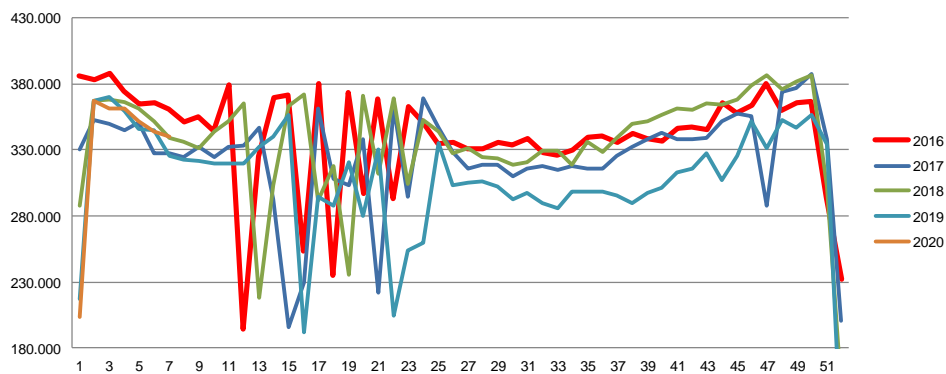

Week	2020	2019
27		88,29
28		88,18
29		88,22
30		87,85
31		87,45
32		87,68
33		87,46
34		87,42
35		87,45
36		87,65
37		87,75
38		87,79
39		88,15
40		88,42
41		88,73
42		89,01
43		89,53
44		89,20
45		89,38
46		89,18
47		88,34
48		88,20
49		87,54
50		86,95
51		86,38
52		88,49
Average (week)	91,18	87,12

Best regards
Danish Crown

Total killings Denmark (98 % of all slaughtering's)

Week	2019	
1	203.768	217.081
2	367.603	367.355
3	361.313	369.764
4	361.348	359.584
5	351.634	346.402
6	343.878	344.954
7	340.542	325.222
8		322.618
9		321.585
10		319.738
11		319.738
12		320.260
13		332.764
14		340.529
15		356.482
16		192.065
17		295.046
18		287.427
19		320.386
20		280.362
21		330.707
22		204.819
23		253.658
24		260.157
25		335.424
26		303.516

Week	2019	
27		305.588
28		306.207
29		302.079
30		293.137
31		297.507
32		289.400
33		286.044
34		298.781
35		298.500
36		298.972
37		295.801
38		289.367
39		297.225
40		301.453
41		313.505
42		315.497
43		327.400
44		307.094
45		325.911
46		351.608
47		331.687
48		352.773
49		346.580
50		356.984
51		334.560
52		110.631
Average (week)	332.869	306.960
Total (year)	2.330.086	15.961.934

Best regards
Danish Crown

Weekly slaughtering's Danish Crown Essen

Week	2020	2019
1	50209	40.367
2	63378	63.329
3	63402	63.408
4	60747	61.468
5	61019	60.896
6	59845	59.523
7	58095	60.227
8	56897	60.695
9		59.326
10		62.005
11		61.619
12		60.030
13		60.311
14		59.040
15		61.006
16		54.587
17		53.110
18		52.555
19		58.603
20		58.518
21		60.282
22		49.073
23		63.195
24		53.936
25		59.462
26		57.454