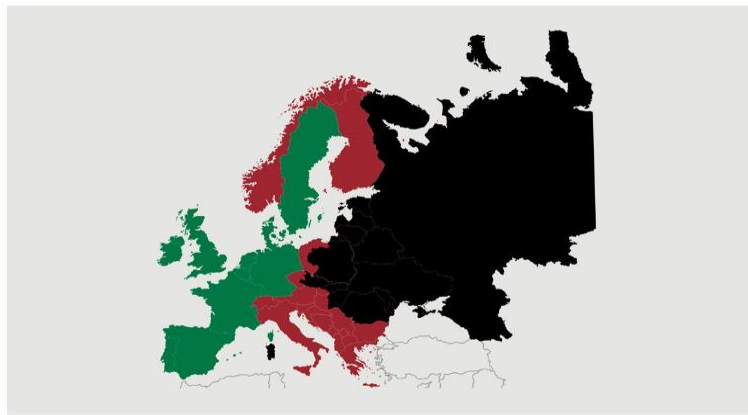

Best regards
Danish Crown

Weekly slaughtering's Danish Crown Essen

Week	2020	2019
1	50209	40.367
2	63378	63.329
3	63402	63.408
4	60747	61.468
5	61019	60.896
6	59845	59.523
7	58095	60.227
8	56897	60.695
9		59.326
10		62.005
11		61.619
12		60.030
13		60.311
14		59.040
15		61.006
16		54.587
17		53.110
18		52.555
19		58.603
20		58.518
21		60.282
22		49.073
23		63.195
24		53.936
25		59.462
26		57.454

Best regards
Danish Crown

African swine fever

The EU Commission's reporting system for African swine fever for EU countries and Ukraine has been updated until 17th of February.

Country	Period February 10 th - February 17 th		Year to date January 1 st - February 17 th		2019		2018	
	Pigs	Wild boars	Pigs	Wild boars	Pigs	Wild boars	Pigs	Wild boars
Estonia		5		12		80		230
Latvia		5		60	1	369	10	685
Lithuania		5		48	19	464	51	1.443
Poland		91		584	48	2.468	109	2.438
Italy		2		32	1	60	10	64
Ukraine	1		2	2	42	11	105	41
Czech Republic								28
Romania	14	29	125	236	1.724	683	1.163	170
Hungary				514		1.598		138
Bulgaria		44	9	176	44	165	1	5
Slovakia				12	11	27		
Serbia		12		28	18			
Belgium				1		482		161
Greece			1					
Total	15	193	137	1.705	1.908	6.407	1.449	5.403

Black area: High risk and high readiness

Red area: High risk

Green area: Risk

Best regards
Danish Crown

African swine fever outbreaks in China

Cities/Regions		
Shenyang	Harbin	Great Khinogan Mountains
Zhengzhou	Yunnan	Yulin
Lianyungang	Jinshan	Guigang
Wenzhou	Jiangxi	Chongqing
Xuancheng	Shaanxi	Bome
Wuxi	Heilongjiang	Bayi
Chuzhou	Tongzhou	Gongbo'gyamda
Jiamusi	Linfen	Urumqi
Tongling	Daitongzhuangcun	Hubei
Xilin Gol	Qianshanzhen	Shizhu
Wuhu City	Huxian	Chengmai
Jilin	Dongjiang Avenue	
Songyuan	Yongning	
Gongzhuling	Siyang	
Horqin	Jiangsu	
Hohhot	Suihua	
Yingkou	Guizhou	
Zhaotong	Sanming	
Luotian	Zhuhai	
Baojing	Jinan	
Qingyang	Jinzhou	
Wuxue	Panjin	
Sichuan	Xushui	