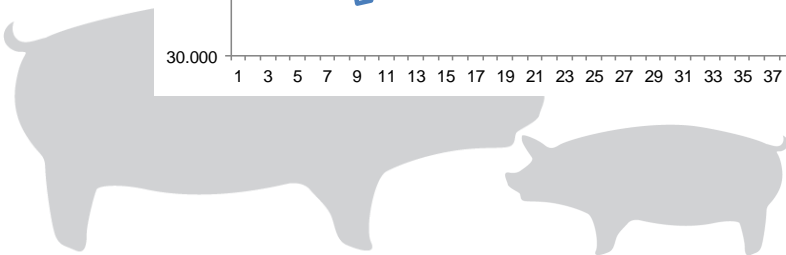

Weekly slaughtering's Danish Crown Essen

Week	2019	2018
1	40.367	56.737
2	63.329	62.716
3	63.408	63.596
4	61.468	62.579
5	60.896	60.584
6	59.523	59.507
7	60.227	62.597
8	60.695	63.178
9	59.326	62.731
10	62.005	62.555
11	61.619	63.673
12	60.030	63.832
13	60.311	57.666
14	59.040	56.402
15	61.006	60.480
16	54.587	63.566
17	53.110	63.393
18	52.555	57.370
19	58.603	57.111
20	58.518	63.484
21	60.282	57.400
22	49.073	63.529
23	63.195	61.383
24	53.936	59.021
25	59.462	60.077
26	57.454	58.620

Week	2019	2018
27	55.853	60.288
28	57.615	61.979
29	56.638	58.152
30	57.069	59.792
31	56.393	52.909
32	57.813	55.428
33	60.073	58.217
34		59.343
35		61.192
36		62.419
37		60.560
38		61.439
39		60.210
40		51.964
41		63.697
42		57.580
43		61.566
44		54.946
45		63.462
46		63.786
47		63.817
48		63.222
49		62.646
50		63.754
51		60.394
52		43.394
53		
Average (week)	58.045	60.191
Total (year)	1.915.479	3.129.943
Change (week)	-3,57%	-0,76%

Best regards
Danish Crown