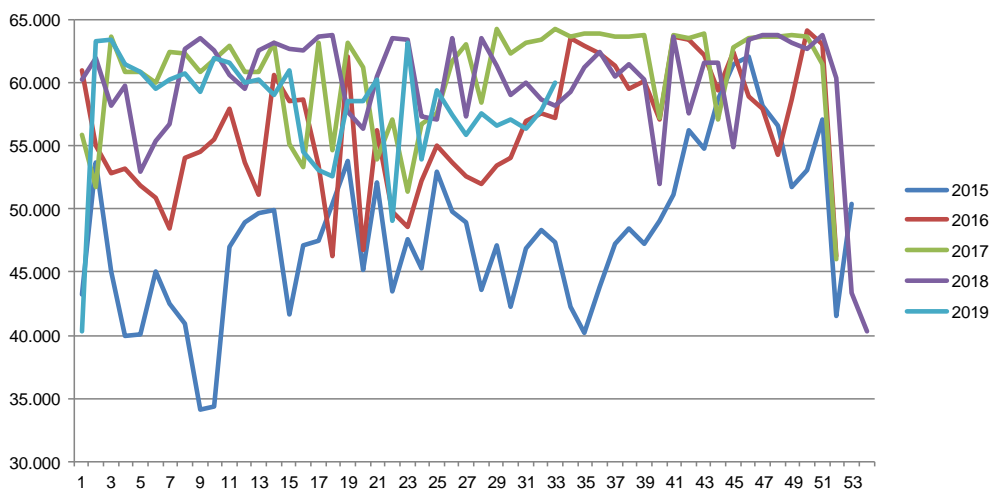

Weekly slaughtering's Danish Crown Essen

Week	2019	2018
1	40.367	56.737
2	63.329	62.716
3	63.408	63.596
4	61.468	62.579
5	60.896	60.584
6	59.523	59.507
7	60.227	62.597
8	60.695	63.178
9	59.326	62.731
10	62.005	62.555
11	61.619	63.673
12	60.030	63.832
13	60.311	57.666
14	59.040	56.402
15	61.006	60.480
16	54.587	63.566
17	53.110	63.393
18	52.555	57.370
19	58.603	57.111
20	58.518	63.484
21	60.282	57.400
22	49.073	63.529
23	63.195	61.383
24	53.936	59.021
25	59.462	60.077
26	57.454	58.620

Week	2019	2018
27	55.853	60.288
28	57.615	61.979
29	56.638	58.152
30	57.069	59.792
31	56.393	52.909
32	57.813	55.428
33	60.073	58.217
34		59.343
35		61.192
36		62.419
37		60.560
38		61.439
39		60.210
40		51.964
41		63.697
42		57.580
43		61.566
44		54.946
45		63.462
46		63.786
47		63.817
48		63.222
49		62.646
50		63.754
51		60.394
52		43.394
53		
Average (week)	58.045	60.191
Total (year)	1.915.479	3.129.943
Change (week)	-3,57%	-0,76%

Best regards
Danish Crown