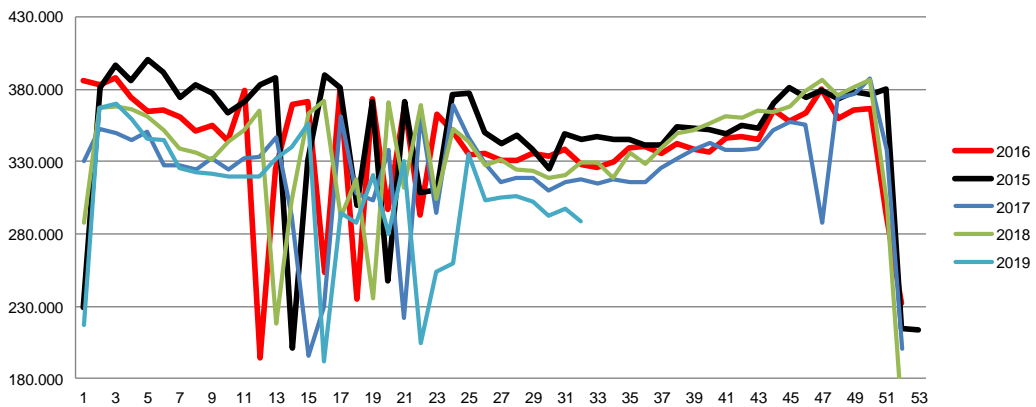

Total killings Denmark (98 % of all slaughtering's)

Week	2019	2018	Week	2019	2018
1	217.081	287.789	27	305.588	331.814
2	367.355	367.703	28	306.207	325.072
3	369.764	368.047	29	302.079	324.018
4	359.584	366.312	30	293.137	318.614
5	346.402	361.495	31	297.504	321.250
6	344.954	352.145	32	288.622	329.917
7	325.222	339.607	33		329.555
8	322.618	336.613	34		318.566
9	321.585	331.154	35		336.158
10	319.738	343.691	36		328.251
11	319.738	351.578	37		338.962
12	320.260	365.200	38		349.571
13	332.764	218.444	39		352.234
14	340.529	303.033	40		356.258
15	356.482	363.829	41		361.609
16	192.065	371.945	42		360.885
17	295.046	291.607	43		364.912
18	287.427	317.876	44		364.067
19	320.386	235.481	45		368.260
20	280.362	371.516	46		378.509
21	330.707	311.691	47		386.643
22	204.819	369.643	48		376.153
23	253.658	304.448	49		381.869
24	260.157	352.632	50		386.215
25	335.424	343.770	51		302.451
26	303.516	327.658	52		151.352
			53		
Average (week)	306.899	336.501	Average (week)	306.899	336.501
Total (year)	9.820.780	17.498.072	Total (year)	9.820.780	17.498.072

Best regards
Danish Crown