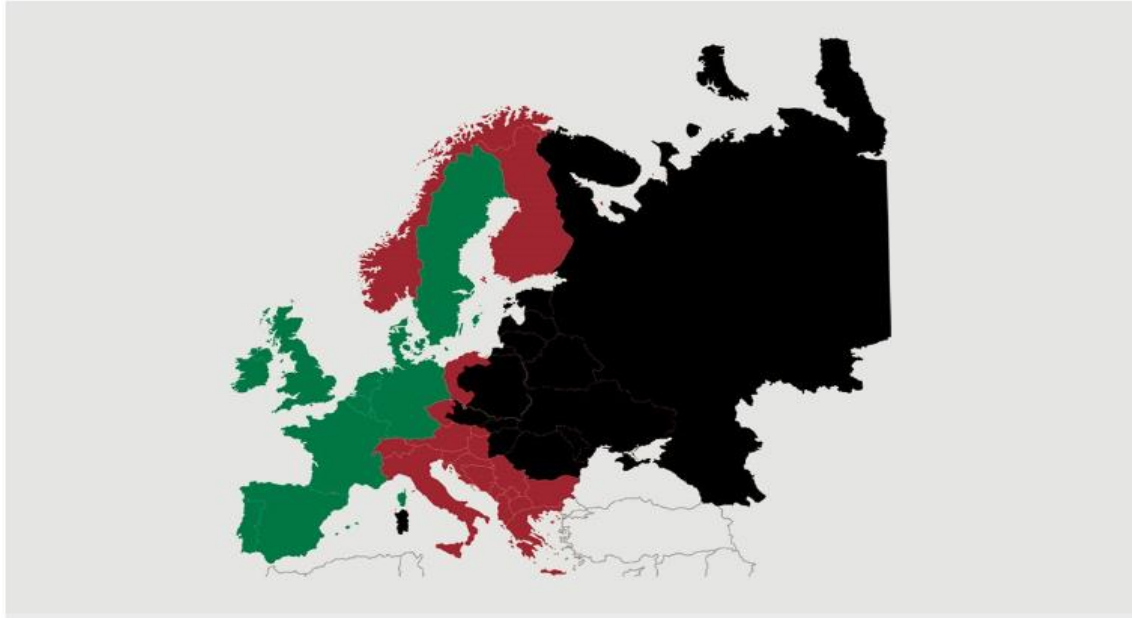

Best regards  
Danish Crown

## Top 10 importers of Danish pork meat

The top 10 is ranked based on the value of the Danish Export of pork meat in Jan. - May 2019. All pork meat (incl. live pigs) is included in the figures below

Country	Jan. - May 2019		Jan. - May 2018	
	Value in billion DKK	Tonnage	Value in billion DKK	Tonnage
Germany	2.769	205.789	3.125	253.045
Poland	1.864	117.193	1.843	131.504
China/ Hong Kong	1.719	126.890	1.027	92.438
Japan	1.542	51.015	1.404	49.436
UK	1.377	80.335	1.243	79.051
Italy	711	46.016	759	55.729
Australia	503	23.779	389	19.014
USA	270	10.694	448	18.703
Sweden	220	9.810	315	15.209
Netherland	189	15.100	164	14.238
<b>Top 10 total</b>	<b>11.174</b>	<b>686.621</b>	<b>10.615</b>	<b>728.366</b>
Other countries	1.584	76.072	1.613	89.175
<b>Total</b>	<b>12.758</b>	<b>762.692</b>	<b>12.228</b>	<b>817.541</b>

## African swine fever

The EU Commission's reporting system for African swine fever for EU countries and Ukraine has been updated until 11<sup>th</sup> of August.

Country	Period		Year to date		2018	
	August 5th - August 11 <sup>th</sup>		January 1 <sup>st</sup> - August 11 <sup>th</sup>		Svin	Vildsvin
	Pigs	Wild boars	Pigs	Wild boars		
Estonia		4		59		230
Latvia		7	1	210	10	685
Lithuania	2	5	15	332	51	1.443
Poland	6	30	39	1.526	109	2.438
Italy			1	26	10	64
Ukraine	1	1	29	10	105	41
Czech Republic						28
Romania	137	25	903	381	1.163	170
Hungary		24		827		138
Bulgaria		4	30	31	1	5
Slovakia	2	1	4	1		
Belgium				478		161
<b>Total</b>	<b>148</b>	<b>101</b>	<b>1.022</b>	<b>3.881</b>	<b>1.449</b>	<b>5.403</b>