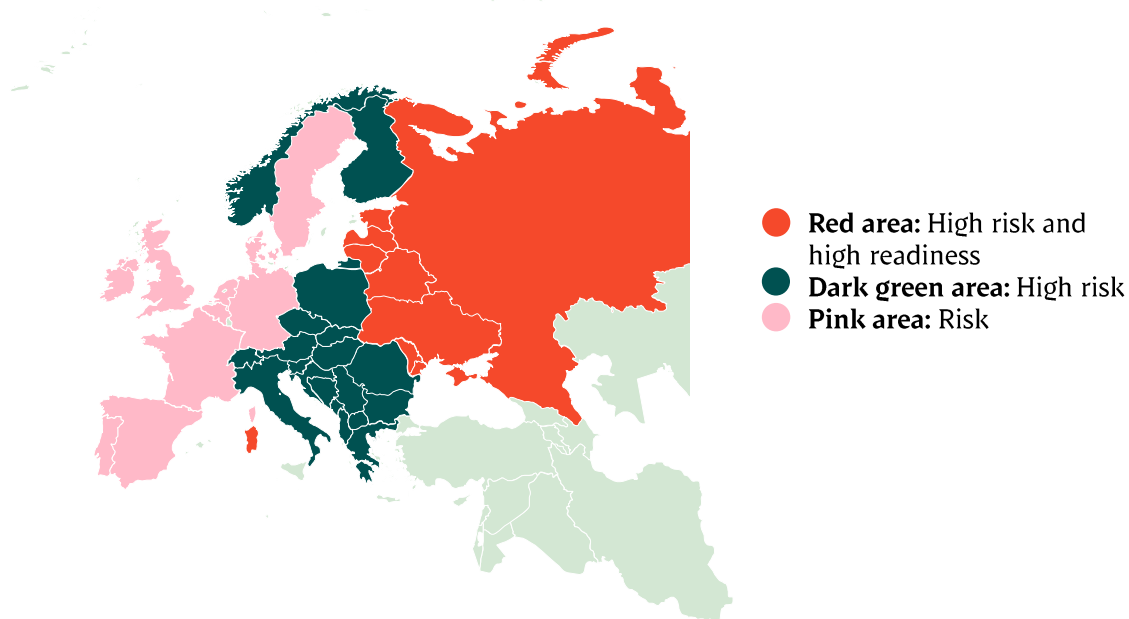

Best regards,
Danish Crown

Weekly slaughtering's Danish Crown Essen

Week	2020	2019
1	50.209	40.367
2	63.378	63.329
3	63.402	63.408
4	60.747	61.468
5	61.019	60.896
6	59.845	59.523
7	58.095	60.227
8	56.897	60.695
9	60.033	59.326
10	59.724	62.005
11	61.817	61.619
12	63.130	60.030
13	59.585	60.311
14	59.247	59.040
15	56.629	61.006
16	52.081	54.587
17	61.680	53.110
18	54.760	52.555
19	60.222	58.603
20	63.225	58.518
21	55.570	60.282
22	58.517	49.073
23	56.849	63.195
24	62.218	53.936
25	59.332	59.462
26	60.534	57.454

Best regards,
Danish Crown

African swine fever

The EU Commission's reporting system for African swine fever for EU countries and Ukraine has been updated until 9th of August.

Country	Period August 3 rd - August 9 th		Year to date January 1 st – August 9 th		2019		2018	
	Pigs	Wild boars	Pigs	Wild boars	Pigs	Wild boars	Pigs	Wild boars
Estonia		1		39		80		230
Latvia		10	3	187	1	369	10	685
Lithuania		5	2	151	19	464	51	1,443
Poland	22	44	47	2,959	48	2,468	109	2,438
Italy				32	1	60	10	64
Ukraine	3		12	4	42	11	105	41
Czech Republic								28
Romania	42	18	443	608	1,724	683	1,163	170
Hungary		59		3,297		1,598		138
Bulgaria	1	5	18	375	44	165	1	5
Slovakia	1	5	2	143	11	27		
Serbia			12	41	18			
Moldova			1	30				
Belgium				3		482		161
Greece								
Total	69	147	540	7,869	1,908	6,407	1,449	5,403

Best regards,
Danish Crown

African swine fever outbreaks in China

Cities/Regions		
Shenyang	Harbin	Great Khinogan Mountains
Zhengzhou	Yunnan	Yulin
Lianyungang	Jinshan	Guigang
Wenzhou	Jiangxi	Chongqing
Xuancheng	Shaanxi	Bome
Wuxi	Heilongjiang	Bayi
Chuzhou	Tongzhou	Gongbo'gyamda
Jiamusi	Linfen	Urumqi
Tongling	Daitongzhuangcun	Hubei
Xilin Gol	Qianshanzhen	Shizhu
Wuhu City	Huxian	Chengmai
Jilin	Dongjiang Avenue	
Songyuan	Yongning	
Gongzhuling	Siyang	
Horqin	Jiangsu	
Hohhot	Suihua	
Yingkou	Guizhou	
Zhaotong	Sanming	
Luotian	Zhuhai	
Baojing	Jinan	
Qingyang	Jinzhou	
Wuxue	Panjin	
Sichuan	Xushui	