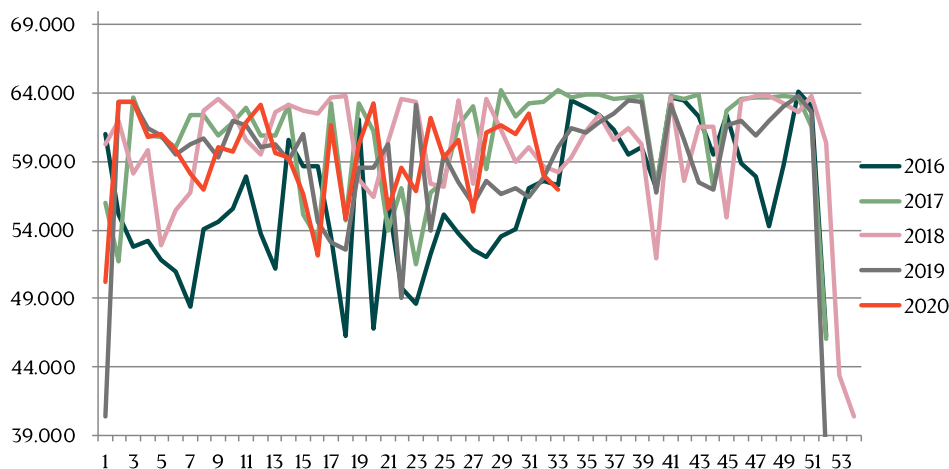

Weekly slaughtering's Danish Crown Essen

Week	2020	2019
1	50.209	40.367
2	63.378	63.329
3	63.402	63.408
4	60.747	61.468
5	61.019	60.896
6	59.845	59.523
7	58.095	60.227
8	56.897	60.695
9	60.033	59.326
10	59.724	62.005
11	61.817	61.619
12	63.130	60.030
13	59.585	60.311
14	59.247	59.040
15	56.629	61.006
16	52.081	54.587
17	61.680	53.110
18	54.760	52.555
19	60.222	58.603
20	63.225	58.518
21	55.570	60.282
22	58.517	49.073
23	56.849	63.195
24	62.218	53.936
25	59.332	59.462
26	60.534	57.454

Week	2020	2019
27	55.300	55.853
28	61.076	57.615
29	61.663	56.638
30	61.043	57.069
31	62.529	56.393
32	58.016	57.813
33	56.966	60.073
34		61.488
35		61.071
36		61.898
37		62.502
38		63.527
39		63.325
40		56.780
41		63.150
42		60.543
43		57.436
44		56.962
45		61.664
46		61.984
47		60.934
48		61.976
49		63.046
50		63.812
51		62.634
52		37.264
Average (week)	59.253	58.798
Total (year)	1.955.338	3.057.475
Change (week)	0,77%	-2,32%

Best regards,
Danish Crown