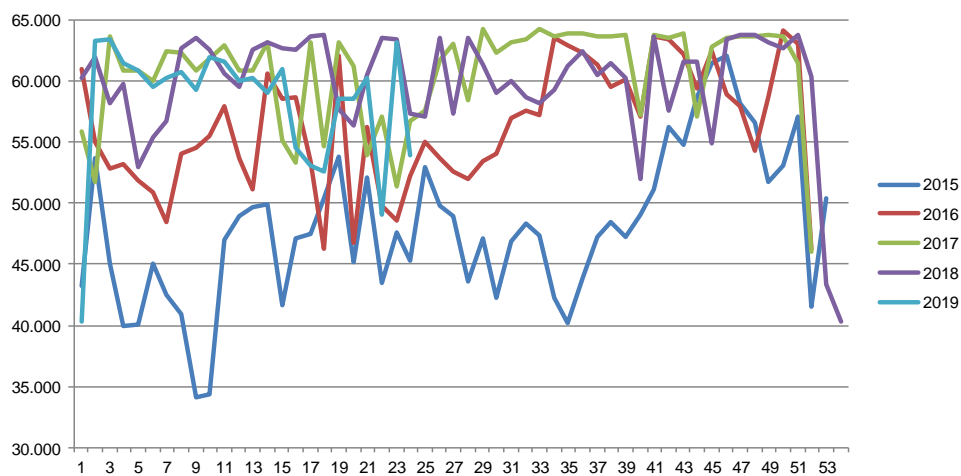

Weekly slaughtering's Danish Crown Essen

Week	2019	2018
1	40.367	56.737
2	63.329	62.716
3	63.408	63.596
4	61.468	62.579
5	60.896	60.584
6	59.523	59.507
7	60.227	62.597
8	60.695	63.178
9	59.326	62.731
10	62.005	62.555
11	61.619	63.673
12	60.030	63.832
13	60.311	57.666
14	59.040	56.402
15	61.006	60.480
16	54.587	63.566
17	53.110	63.393
18	52.555	57.370
19	58.603	57.111
20	58.518	63.484
21	60.282	57.400
22	49.073	63.529
23	63.195	61.383
24	53.936	59.021
25		60.077
26		58.620

Week	2019	2018
27		60.288
28		61.979
29		58.152
30		59.792
31		52.909
32		55.428
33		58.217
34		59.343
35		61.192
36		62.419
37		60.560
38		61.439
39		60.210
40		51.964
41		63.697
42		57.580
43		61.566
44		54.946
45		63.462
46		63.786
47		63.817
48		63.222
49		62.646
50		63.754
51		60.394
52		43.394
53		
Average (week)	58.213	60.191
Total (year)	1.397.109	3.129.943
Change (week)	-3,29%	-0,76%

Best regards
Danish Crown