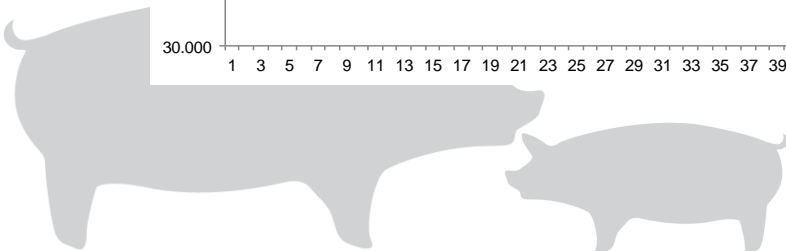

Weekly slaughtering's Danish Crown Essen

Week	2019	2018
1	40.367	56.737
2	63.329	62.716
3	63.408	63.596
4	61.468	62.579
5	60.896	60.584
6	59.523	59.507
7	60.227	62.597
8	60.695	63.178
9	59.326	62.731
10	62.005	62.555
11	61.619	63.673
12	60.030	63.832
13	60.311	57.666
14	59.040	56.402
15	61.006	60.480
16	54.587	63.566
17	53.110	63.393
18	52.555	57.370
19	58.603	57.111
20	58.518	63.484
21	60.282	57.400
22	49.073	63.529
23	63.195	61.383
24	53.936	59.021
25		60.077
26		58.620

Week	2019	2018
27		60.288
28		61.979
29		58.152
30		59.792
31		52.909
32		55.428
33		58.217
34		59.343
35		61.192
36		62.419
37		60.560
38		61.439
39		60.210
40		51.964
41		63.697
42		57.580
43		61.566
44		54.946
45		63.462
46		63.786
47		63.817
48		63.222
49		62.646
50		63.754
51		60.394
52		43.394
53		
Average (week)	58.213	60.191
Total (year)	1.397.109	3.129.943
Change (week)	-3,29%	-0,76%

Best regards
Danish Crown