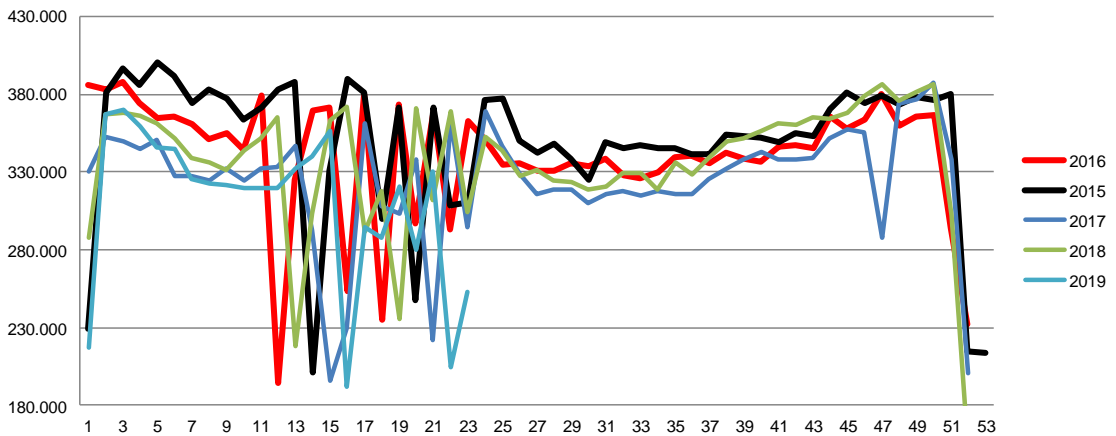

Total killings Denmark (98 % of all slaughtering's)

Week	2019	2018
1	217.081	287.789
2	367.355	367.703
3	369.764	368.047
4	359.584	366.312
5	346.402	361.495
6	344.954	352.145
7	325.222	339.607
8	322.618	336.613
9	321.585	331.154
10	319.738	343.691
11	319.738	351.578
12	320.260	365.200
13	332.764	218.444
14	340.529	303.033
15	356.482	363.829
16	192.065	371.945
17	295.046	291.607
18	287.427	317.876
19	320.386	235.481
20	280.362	371.516
21	330.707	311.691
22	204.818	369.643
23	252.776	304.448
24		352.632
25		343.770
26		327.658

Week	2019	2018
27		331.814
28		325.072
29		324.018
30		318.614
31		321.250
32		329.917
33		329.555
34		318.566
35		336.158
36		328.251
37		338.962
38		349.571
39		352.234
40		356.258
41		361.609
42		360.885
43		364.912
44		364.067
45		368.260
46		378.509
47		386.643
48		376.153
49		381.869
50		386.215
51		302.451
52		151.352
53		
Average (week)	309.898	336.501
Total (year)	7.127.663	17.498.072

Best regards
Danish Crown