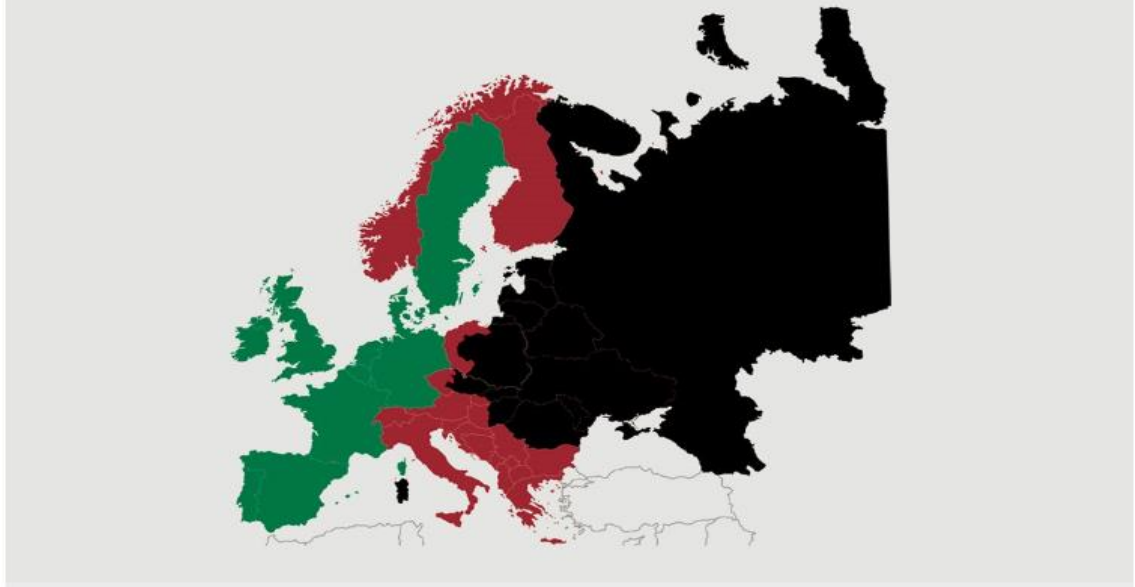

Week	2019	2018
27		60.288
28		61.979
29		58.152
30		59.792
31		52.909
32		55.428
33		58.217
34		59.343
35		61.192
36		62.419
37		60.560
38		61.439
39		60.210
40		51.964
41		63.697
42		57.580
43		61.566
44		54.946
45		63.462
46		63.786
47		63.817
48		63.222
49		62.646
50		63.754
51		60.394
52		43.394
53		
<b>Average (week)</b>	58.213	60.191
<b>Total (year)</b>	1.397.109	3.129.943
<b>Change (week)</b>	-3,29%	-0,76%

Best regards  
Danish Crown

## African swine fever

The EU Commission's reporting system for African swine fever for EU countries and Ukraine has been updated until 9<sup>st</sup> of June

Country	Period June 2 <sup>nd</sup> - June 9 <sup>st</sup>		Year to date January 1 <sup>st</sup> - June 9 <sup>st</sup>		2018	
	Pigs	Wild boars	Pigs	Wild boars	Svin	Vildsvin
Estonia		1		47		230
Latvia		2		146	10	685
Lithuania	1	7	1	247	51	1.443
Poland	1	30	4	1.232	109	2.438
Italy			1	17	10	64
Ukraine	2		16	7	105	41
Czech Republic						28
Romania	11	8	113	261	1.163	170
Hungary		17		698		138
Bulgaria		1		12	1	5
Belgium		7		470		161
<b>Total</b>	<b>15</b>	<b>73</b>	<b>135</b>	<b>3.137</b>	<b>1.449</b>	<b>5.403</b>