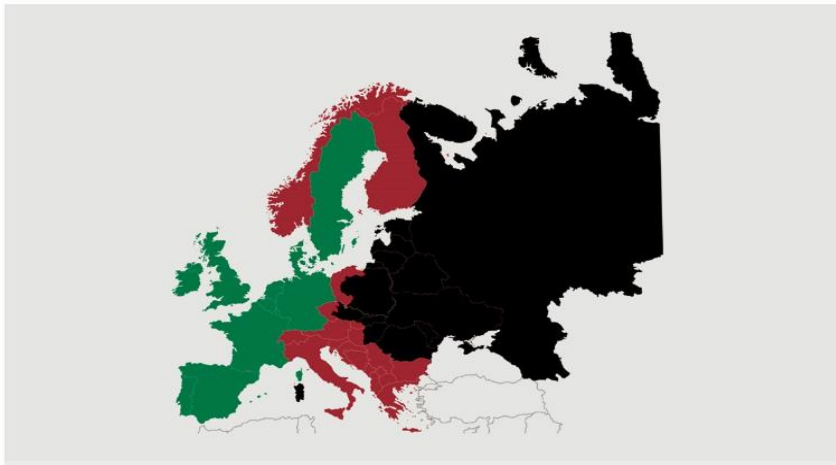

| Week | 2019 | 2018 |
|-----------------------|-----------|-----------|
| 27 | 55.853 | 60.288 |
| 28 | 57.615 | 61.979 |
| 29 | 56.638 | 58.152 |
| 30 | 57.069 | 59.792 |
| 31 | 56.393 | 52.909 |
| 32 | 57.813 | 55.428 |
| 33 | 60.073 | 58.217 |
| 34 | 61.488 | 59.343 |
| 35 | 61.071 | 61.192 |
| 36 | 61.898 | 62.419 |
| 37 | 62.502 | 60.560 |
| 38 | 63.527 | 61.439 |
| 39 | 63.325 | 60.210 |
| 40 | 56.780 | 51.964 |
| 41 | 63.150 | 63.697 |
| 42 | 60.543 | 57.580 |
| 43 | 57.436 | 61.566 |
| 44 | 56.962 | 54.946 |
| 45 | | 63.462 |
| 46 | | 63.786 |
| 47 | | 63.817 |
| 48 | | 63.222 |
| 49 | | 62.646 |
| 50 | | 63.754 |
| 51 | | 60.394 |
| 52 | | 43.394 |
| 53 | | |
| Average (week) | 58.731 | 60.191 |
| Total (year) | 2.584.161 | 3.129.943 |
| Change (week) | -2,43% | -0,76% |

Best regards
Danish Crown

African swine fever

The EU Commission's reporting system for African swine fever for EU countries and Ukraine has been updated until 20th of October.

| Country | Period October 13 th - October 20 th | | Year to date January 1 st – October 20 th | | 2018 | |
|----------------|---|------------|--|--------------|--------------|--------------|
| | Pigs | Wild boars | Pigs | Wild boars | Pigs | Wild boars |
| Estonia | | 1 | | 71 | | 230 |
| Latvia | | 11 | 1 | 266 | 10 | 685 |
| Lithuania | | 8 | 19 | 389 | 51 | 1.443 |
| Poland | | 25 | 48 | 1.818 | 109 | 2.438 |
| Italy | | | 1 | 26 | 10 | 64 |
| Ukraine | 1 | | 38 | 10 | 105 | 41 |
| Czech Republic | | | | | | 28 |
| Romania | 14 | 6 | 1.516 | 520 | 1.163 | 170 |
| Hungary | | 23 | | 1.191 | | 138 |
| Bulgaria | 1 | 9 | 40 | 77 | 1 | 5 |
| Slovakia | | 1 | 11 | 14 | | |
| Serbia | | | 18 | | | |
| Belgium | | | | 479 | | 161 |
| Total | 16 | 84 | 1.692 | 4.861 | 1.449 | 5.403 |