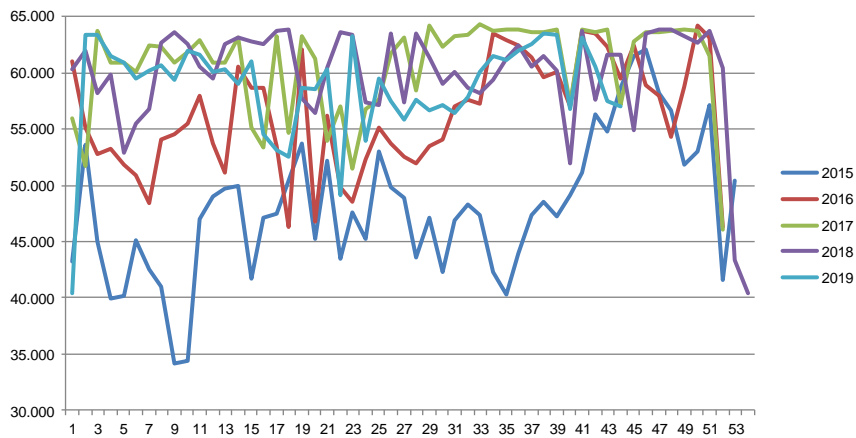

Weekly slaughtering's Danish Crown Essen

Week	2019	2018
1	40.367	56.737
2	63.329	62.716
3	63.408	63.596
4	61.468	62.579
5	60.896	60.584
6	59.523	59.507
7	60.227	62.597
8	60.695	63.178
9	59.326	62.731
10	62.005	62.555
11	61.619	63.673
12	60.030	63.832
13	60.311	57.666
14	59.040	56.402
15	61.006	60.480
16	54.587	63.566
17	53.110	63.393
18	52.555	57.370
19	58.603	57.111
20	58.518	63.484
21	60.282	57.400
22	49.073	63.529
23	63.195	61.383
24	53.936	59.021
25	59.462	60.077
26	57.454	58.620

Week	2019	2018
27	55.853	60.288
28	57.615	61.979
29	56.638	58.152
30	57.069	59.792
31	56.393	52.909
32	57.813	55.428
33	60.073	58.217
34	61.488	59.343
35	61.071	61.192
36	61.898	62.419
37	62.502	60.560
38	63.527	61.439
39	63.325	60.210
40	56.780	51.964
41	63.150	63.697
42	60.543	57.580
43	57.436	61.566
44	56.962	54.946
45		63.462
46		63.786
47		63.817
48		63.222
49		62.646
50		63.754
51		60.394
52		43.394
53		
Average (week)	58.731	60.191
Total (year)	2.584.161	3.129.943
Change (week)	-2,43%	-0,76%

Best regards
Danish Crown