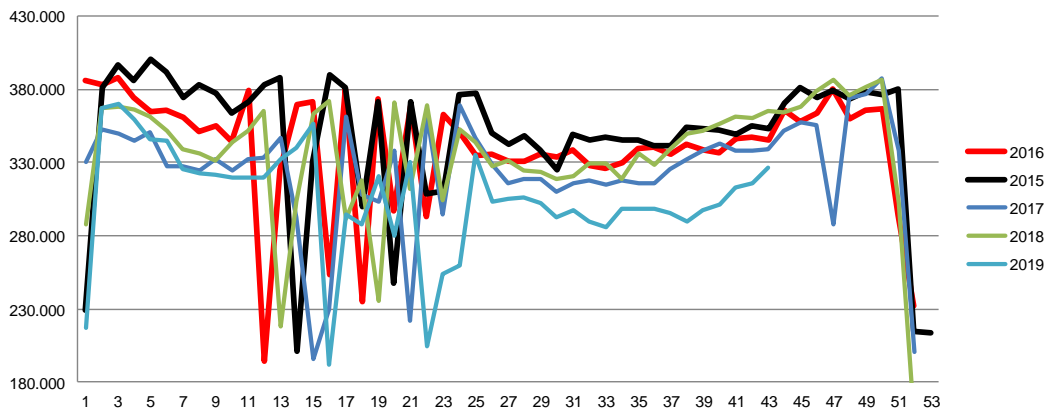

Total killings Denmark (98 % of all slaughtering's)

Week	2019	2018
1	217.081	287.789
2	367.355	367.703
3	369.764	368.047
4	359.584	366.312
5	346.402	361.495
6	344.954	352.145
7	325.222	339.607
8	322.618	336.613
9	321.585	331.154
10	319.738	343.691
11	319.738	351.578
12	320.260	365.200
13	332.764	218.444
14	340.529	303.033
15	356.482	363.829
16	192.065	371.945
17	295.046	291.607
18	287.427	317.876
19	320.386	235.481
20	280.362	371.516
21	330.707	311.691
22	204.819	369.643
23	253.658	304.448
24	260.157	352.632
25	335.424	343.770
26	303.516	327.658

Week	2019	2018
27	305.588	331.814
28	306.207	325.072
29	302.079	324.018
30	293.137	318.614
31	297.507	321.250
32	289.400	329.917
33	286.044	329.555
34	298.781	318.566
35	298.500	336.158
36	298.972	328.251
37	295.801	338.962
38	289.367	349.571
39	297.225	352.234
40	301.453	356.258
41	313.505	361.609
42	315.497	360.885
43	326.367	364.912
44		364.067
45		368.260
46		378.509
47		386.643
48		376.153
49		381.869
50		386.215
51		302.451
52		151.352
53		
Average (week)	305.653	336.501
Total (year)	13.143.073	17.498.072

Best regards
Danish Crown