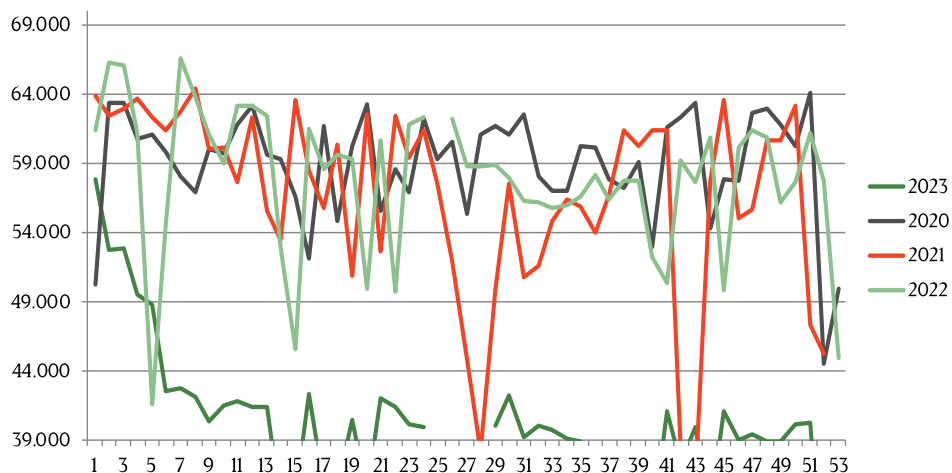

Weekly slaughtering's Danish Crown Essen

Week	2024	2023
1	33.508	57.867
2	39.696	52709
3	39.963	52844
4	40.949	49.518
5	40.523	48762
6	51.122	42.464
7	51.181	42.706
8	51.721	42106
9	51.663	40341
10	50.959	41433
11	52.025	41.726
12	52.015	41.316
13	44.149	41381
14	43.431	34205
15	53.283	35043
16	54.081	42248
17	56.088	35631
18	47.023	35.664
19	47.125	40.401
20	58.496	35.179
21	44.650	41.975
22	56.827	41.390
23	56.158	40.132
24	56.648	39.901
25	54.839	
26	54.503	

Week		
27	57.656	
28	54.305	
29		39997
30		42.192
31		39.192
32		40.034
33		39.660
34		39.096
35		38.859
36		35.620
37		37.145
38		37.378
39		38.164
40		32.749
41		41.020
42		37.240
43		39.895
44		33.918
45		41.021
46		38.912
47		39.347
48		38.856
49		38.879
50		40.133
51		40248
52		26.124
53		
Average (week)		
Total (year)		
Change (week)		

Best regards,
Danish Crown