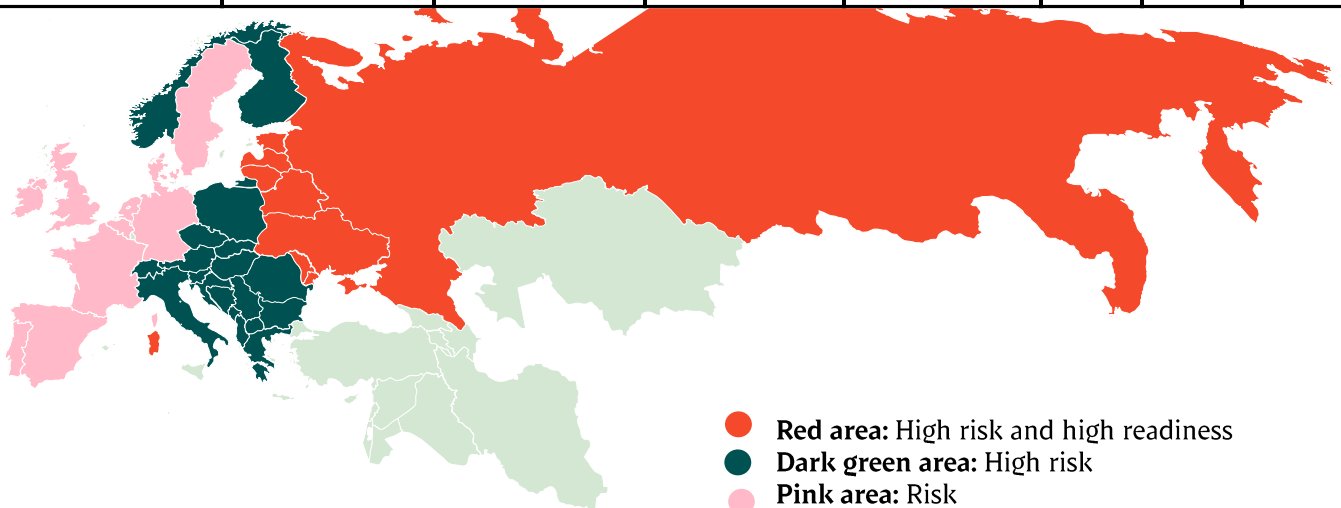

Week		
27	57.656	
28	54.305	
29		39997
30		42.192
31		39.192
32		40.034
33		39.660
34		39.096
35		38.859
36		35.620
37		37.145
38		37.378
39		38.164
40		32.749
41		41.020
42		37.240
43		39.895
44		33.918
45		41.021
46		38.912
47		39.347
48		38.856
49		38.879
50		40.133
51		40248
52		26.124
53		
Average (week)		
Total (year)		
Change (week)		

Best regards,
Danish Crown

African swine fever

The EU Commission's reporting system for African swine fever for EU countries and Ukraine has been updated until 24th of July.

Country	Period		Year to date		2023		2022	
	June 13th - July 10th 2024	Wild boars	January 1st - July 10th 2024	Wild boars	Piġs	Wild boars	Piġs	Wild boars
Estonia		3		7	2	53		
Latvia	4	87	4	392	8	730	6	9
Lithuania	3	38	3	328	3	439	16	3
Poland	11	129	17	1.023	30	2.744	14	2
Italy (Sardinia)		134		1.042	17	1.047	4	2
Ukraine	10	2	23	11	37	9	7	
Czech Republic		6		25		56		
Romania	17		76	97	740	292	329	4
Hungary		24		236		407		5
Bulgaria			1	95	3	322	2	3
Slovakia		9		87		546	5	5
Serbia	63	6	110	80	991	213	107	1
Moldova	3		6	6	19			
Montenegro				1		6	14	
Bosnia-Hercegovina			19	34	1.508	22		
Croatia				38	1.124	11		
Nordmakedonien			2	29	15	41	30	

Best regards,
Danish Crown

African swine fever outbreaks in China

Cities/Regions		
Shenyang	Harbin	Great Khinogan Mountains
Zhengzhou	Yunnan	Yulin
Lianyungang	Jinshan	Guigang
Wenzhou	Jiangxi	Chongqing
Xuancheng	Shaanxi	Bome
Wuxi	Heilongjiang	Bayi
Chuzhou	Tongzhou	Gongbo'gyamda
Jiamusi	Linfen	Urumqi
Tongling	Daitongzhuangcun	Hubei
Xilin Gol	Qianshanzhen	Shizhu
Wuhu City	Huxian	Chengmai
Jilin	Dongjiang Avenue	
Songyuan	Yongning	
Gongzhuling	Siyang	
Horgin	Jiangsu	
Hohhot	Suihua	
Yingkou	Guizhou	
Zhaotong	Sanming	
Luotian	Zhuhai	
Baojing	Jinan	
Qingyang	Jinzhou	
Wuxue	Panjin	
Sichuan	Xushui	