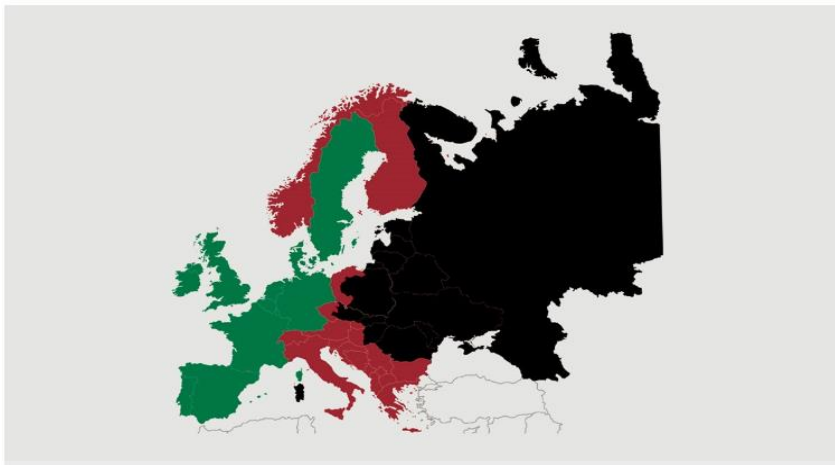

## Weekly slaughtering's Danish Crown Essen

Week	2019	2018
1	40.367	56.737
2	63.329	62.716
3	63.408	63.596
4	61.468	62.579
5	60.896	60.584
6	59.523	59.507
7	60.227	62.597
8	60.695	63.178
9	59.326	62.731
10	62.005	62.555
11	61.619	63.673
12	60.030	63.832
13	60.311	57.666
14	59.040	56.402
15	61.006	60.480
16	54.587	63.566
17	53.110	63.393
18	52.555	57.370
19	58.603	57.111
20	58.518	63.484
21	60.282	57.400
22	49.073	63.529
23	63.195	61.383
24	53.936	59.021
25	59.462	60.077
26	57.454	58.620

Week	2019	2018
27	55.853	60.288
28	57.615	61.979
29	56.638	58.152
30	57.069	59.792
31	56.393	52.909
32	57.813	55.428
33	60.073	58.217
34	61.488	59.343
35	61.071	61.192
36	61.898	62.419
37	62.502	60.560
38	63.527	61.439
39	63.325	60.210
40	56.780	51.964
41	63.150	63.697
42	60.543	57.580
43	57.436	61.566
44	56.962	54.946
45	61.664	63.462
46	61.984	63.786
47	60.934	63.817
48	61.976	63.222
49	63.046	62.646
50		63.754
51		60.394
52		43.394
53		
<b>Average (week)</b>	59.056	60.191
<b>Total (year)</b>	2.893.765	3.129.943
<b>Change (week)</b>	-1,89%	-0,76%

Best regards  
Danish Crown

## African swine fever

The EU Commission's reporting system for African swine fever for EU countries and Ukraine has been updated until 1<sup>st</sup> of December.

Country	Period November 24 <sup>th</sup> - December 1 <sup>st</sup>		Year to date January 1 <sup>st</sup> – December 1 <sup>st</sup>		2018	
	Pigs	Wild boars	Pigs	Wild boars	Pigs	Wild boars
Estonia		2		77		230
Latvia		18	1	342	10	685
Lithuania		7	19	435	51	1.443
Poland		72	48	2.091	109	2.438
Italy		8	1	41	10	64
Ukraine	1		41	11	105	41
Czech Republic						28
Romania	25	11	1.662	609	1.163	170
Hungary		47		1.384		138
Bulgaria		5	41	116	1	5
Slovakia			11	18		
Serbia			18			
Belgium		1		481		161
<b>Total</b>	<b>26</b>	<b>171</b>	<b>1.842</b>	<b>5.605</b>	<b>1.449</b>	<b>5.403</b>