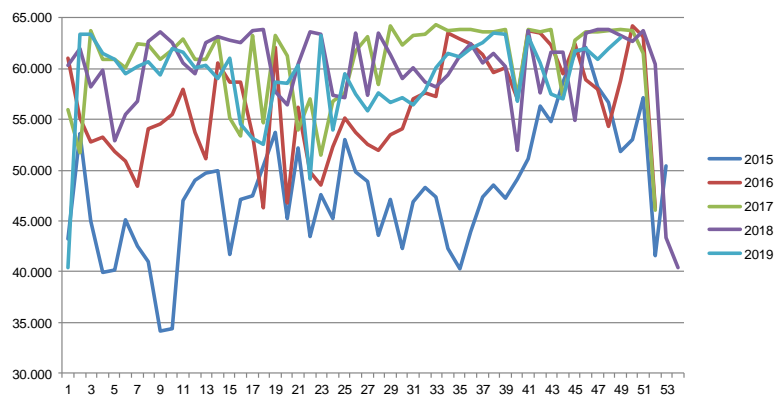

Weekly slaughtering's Danish Crown Essen

Week	2019	2018
1	40.367	56.737
2	63.329	62.716
3	63.408	63.596
4	61.468	62.579
5	60.896	60.584
6	59.523	59.507
7	60.227	62.597
8	60.695	63.178
9	59.326	62.731
10	62.005	62.555
11	61.619	63.673
12	60.030	63.832
13	60.311	57.666
14	59.040	56.402
15	61.006	60.480
16	54.587	63.566
17	53.110	63.393
18	52.555	57.370
19	58.603	57.111
20	58.518	63.484
21	60.282	57.400
22	49.073	63.529
23	63.195	61.383
24	53.936	59.021
25	59.462	60.077
26	57.454	58.620

Week	2019	2018
27	55.853	60.288
28	57.615	61.979
29	56.638	58.152
30	57.069	59.792
31	56.393	52.909
32	57.813	55.428
33	60.073	58.217
34	61.488	59.343
35	61.071	61.192
36	61.898	62.419
37	62.502	60.560
38	63.527	61.439
39	63.325	60.210
40	56.780	51.964
41	63.150	63.697
42	60.543	57.580
43	57.436	61.566
44	56.962	54.946
45	61.664	63.462
46	61.984	63.786
47	60.934	63.817
48	61.976	63.222
49	63.046	62.646
50		63.754
51		60.394
52		43.394
53		
Average (week)	59.056	60.191
Total (year)	2.893.765	3.129.943
Change (week)	-1,89%	-0,76%

Best regards
Danish Crown