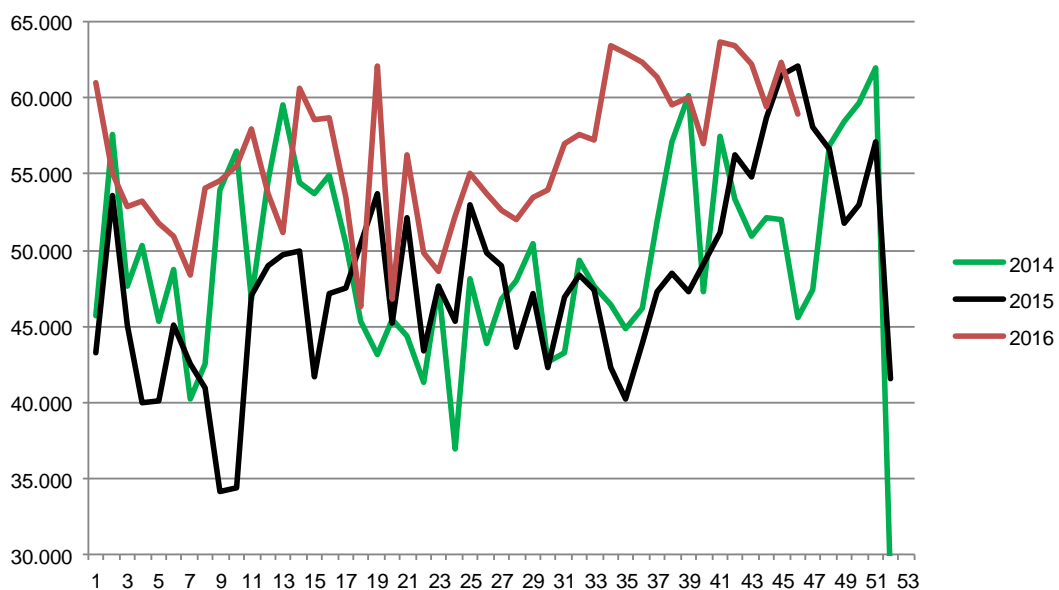

Weekly slaughtering's Danish Crown Essen

Week	2016	2015	2014
1	61.008	43.195	45.700
2	55.082	53.638	57.627
3	52.807	45.020	47.587
4	53.237	39.931	50.291
5	51.815	40.117	45.320
6	50.912	45.104	48.727
7	48.411	42.472	40.239
8	54.099	40.946	42.546
9	54.564	34.166	53.908
10	55.520	34.377	56.509
11	57.931	47.055	46.723
12	53.690	48.978	54.549
13	51.129	49.673	59.533
14	60.589	49.904	54.443
15	58.608	41.702	53.755
16	58.646	47.150	54.869
17	53.508	47.488	50.487
18	46.260	50.416	45.280
19	62.129	53.759	43.100
20	46.814	45.179	45.389
21	56.222	52.159	44.297
22	49.798	43.422	41.285
23	48.579	47.593	47.598
24	52.277	45.265	36.922
25	55.088	52.956	48.136
26	53.747	49.840	43.921

Week	2016	2015	2014
27	52.567	48.928	46.759
28	51.977	43.582	47.950
29	53.498	47.141	50.452
30	54.009	42.317	42.692
31	57.008	46.882	43.203
32	57.569	48.324	49.375
33	57.230	47.392	47.650
34	63.500	42.320	46.411
35	62.909	40.239	44.796
36	62.374	43.894	46.174
37	61.328	47.298	51.838
38	59.540	48.522	57.162
39	60.082	47.249	60.108
40	57.049	49.104	47.249
41	63.693	51.140	57.511
42	63.445	56.284	53.302
43	62.265	54.756	50.854
44	59.466	58.676	52.169
45	62.394	61.458	52.053
46	58.916	62.096	45.584
47		58.136	47.440
48		56.648	56.897
49		51.792	58.440
50		53.040	59.646
51		57.128	61.950
52		41.578	27.955
53		50.466	
Average (week)	56.158	48.073	49.315
Total (year)	2.583.289	2.497.429	2.564.361
Change (week)	16,82%	-2,52%	-5,56%

Best regards
Danish Crown