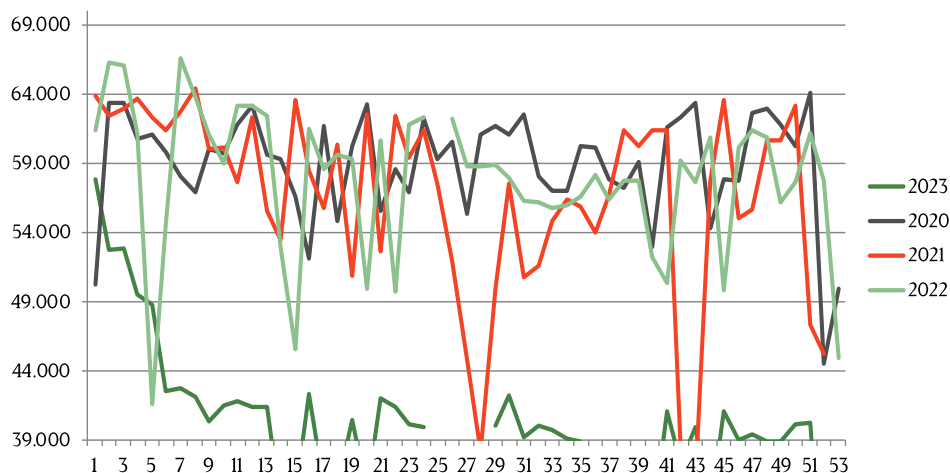

Weekly slaughtering's Danish Crown Essen

Week	2024	2023
1	33.508	57.867
2	39.696	52709
3	39.963	52844
4	40.949	49.518
5	40.523	48762
6	51.122	42.464
7	51.181	42.706
8	51.721	42106
9	51.663	40341
10	50.959	41433
11	52.025	41.726
12	52.015	41.316
13	44.149	41381
14	43.431	34205
15	53.283	35043
16	54.081	42248
17	56.088	35631
18	47.023	35.664
19	47.125	40.401
20	58.496	35.179
21	44.650	41.975
22	56.827	41.390
23	56.158	40.132
24	56.648	39.901
25	54.839	
26	54.503	

Week		
27	57.656	
28	54.305	
29	54.413	39997
30	53.827	42.192
31	55.107	39.192
32	51.698	40.034
33	56.257	39.660
34	56.773	39.096
35		38.859
36		35.620
37		37.145
38		37.378
39		38.164
40		32.749
41		41.020
42		37.240
43		39.895
44		33.918
45		41.021
46		38.912
47		39.347
48		38.856
49		38.879
50		40.133
51		40248
52		26.124
53		
Average (week)		
Total (year)		
Change (week)		

Best regards,
Danish Crown