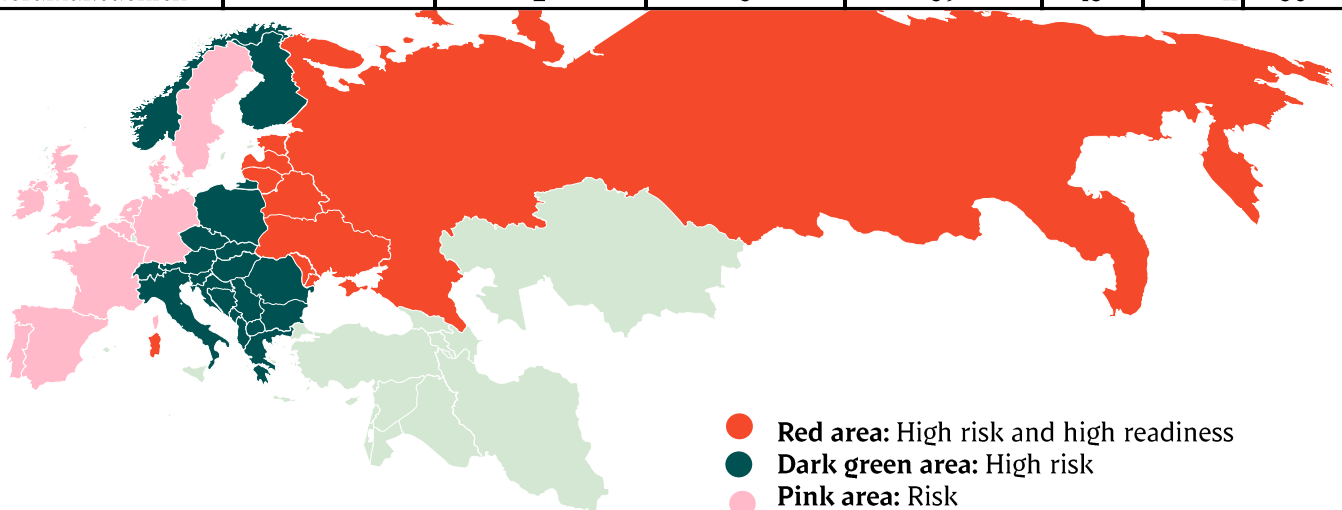

Week		
27	57.656	
28	54.305	
29	54.413	39997
30	53.827	42.192
31	55.107	39.192
32	51.698	40.034
33	56.257	39.660
34	56.773	39.096
35		38.859
36		35.620
37		37.145
38		37.378
39		38.164
40		32.749
41		41.020
42		37.240
43		39.895
44		33.918
45		41.021
46		38.912
47		39.347
48		38.856
49		38.879
50		40.133
51		40248
52		26.124
53		
<b>Average (week)</b>		
<b>Total (year)</b>		
<b>Change (week)</b>		

## African swine fever

The EU Commission's reporting system for African swine fever for EU countries and Ukraine has been updated until 24<sup>th</sup> of July.

Country	Period		Year to date		2023		2022	
	August 8th - August 14th 2024		January 1st - August 14th 2024		Piøgs	Wild boars	Piøgs	Wild boars
Estonia				13	2	53		
Latvia	2	26	6	586	8	730	6	9
Lithuania		8	6	406	3	439	16	3
Poland	2	44	42	1.288	30	2.744	14	2
Italy (Sardinia)	5	6	19	1.131	17	1.047	4	2
Ukraine	2		46	12	37	9	7	
Czech Republic		1		27		56		
Romania	1	2	139	113	740	292	329	4
Hungary		3		258		407		5
Bulgaria			1	95	3	322	2	3
Slovakia		4	1	106		546	5	5
Serbia	4		251	88	991	213	107	1
Moldova			10	6	19			
Montenegro				1		6	14	
Bosnia-Hercegovina			30	36	1.508	22		
Croatia			6	38	1.124	11		
Nordmakedonien		2	3	39	15	41	30	