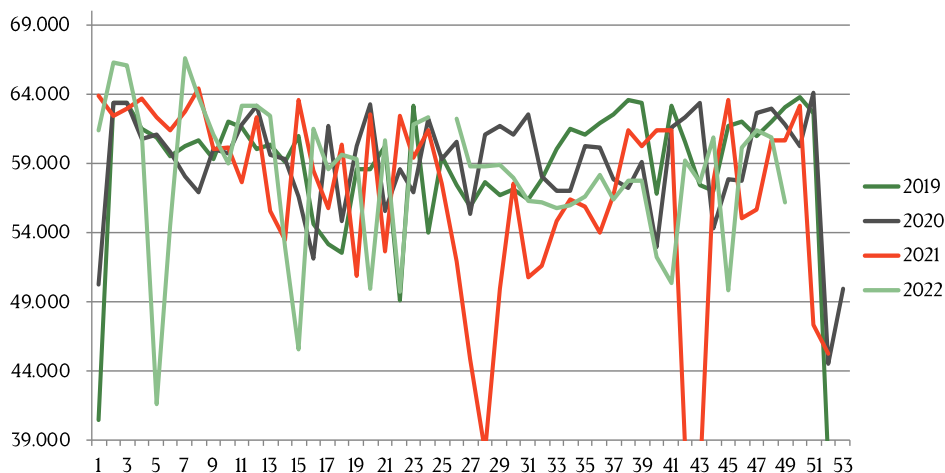

Weekly slaughtering's Danish Crown Essen

Week	2022	2021
1	61.376	63856
2	66.279	62474
3	66.098	62901
4	61.128	63648
5	41543	62280
6	54.500	61.404
7	66.544	62.697
8	63.797	64.376
9	61.020	60.006
10	59.030	60.090
11	63.200	57.586
12	63.180	62.295
13	62.414	55.569
14	52.963	53.423
15	45.486	63.548
16	61.518	58.421
17	58.538	55.717
18	59.614	60.384
19	59.301	50.877
20	49.923	62.542
21	60.634	52.670
22	49.660	62.469
23	61.778	59.450
24	62.361	61.404
25		57.500
26	62.168	51.933

Week	2021
27	58.795
28	58.856
29	57.990
30	56.234
31	56.165
32	55.716
33	55.985
34	56.548
35	58.154
36	56.373
37	57.704
38	57.691
39	52.245
40	50.297
41	59.149
42	57.650
43	60.840
44	49.755
45	60.156
46	61.330
47	60.860
48	56.192
49	60.604
50	63.160
51	47.352
52	45.190
53	
Average (week)	56.689
Total (year)	2.947.838
Change (week)	-3,79%

Best regards,
Danish Crown