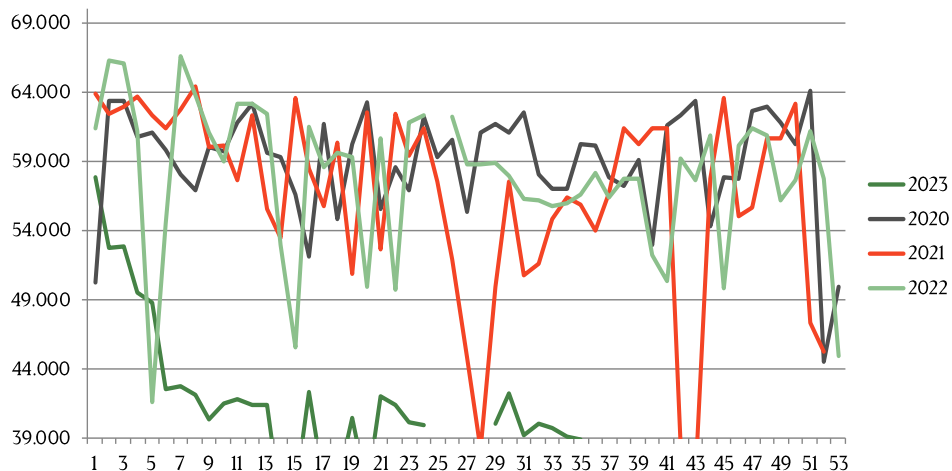

Weekly slaughtering's Danish Crown Essen

Week	2023	2022
1	57.867	61.376
2	52709	66.279
3	52844	66.098
4	49.518	61.128
5	48762	41543
6	42.464	54.500
7	42.706	66.544
8	42106	63.797
9	40341	61.020
10	41433	59.030
11	41.726	63.200
12	41.316	63.180
13	41381	62.414
14	34205	52.963
15	35043	45.486
16	42248	61.518
17	35631	58.538
18	35.664	59.614
19	40.401	59.301
20	35.179	49.923
21	41.975	60.634
22	41.390	49.660
23	40.132	61.778
24	39.901	62.361
25		
26		62.168

Week		
27		58.795
28		58.856
29	39997	57.990
30	42.192	56.234
31	39.192	56.165
32	40.034	55.716
33	39.660	55.985
34	39.096	56.548
35	38.859	58.154
36	35.620	56.373
37	37.145	57.704
38		57.691
39		52.245
40		50.297
41		59.149
42		57.650
43		60.840
44		49.755
45		60.156
46		61.330
47		60.860
48		56.192
49		57.575
50		61.188
51		57.719
52		44.890
53		
Average (week)		
Total (year)		
Change (week)		

Best regards,
Danish Crown