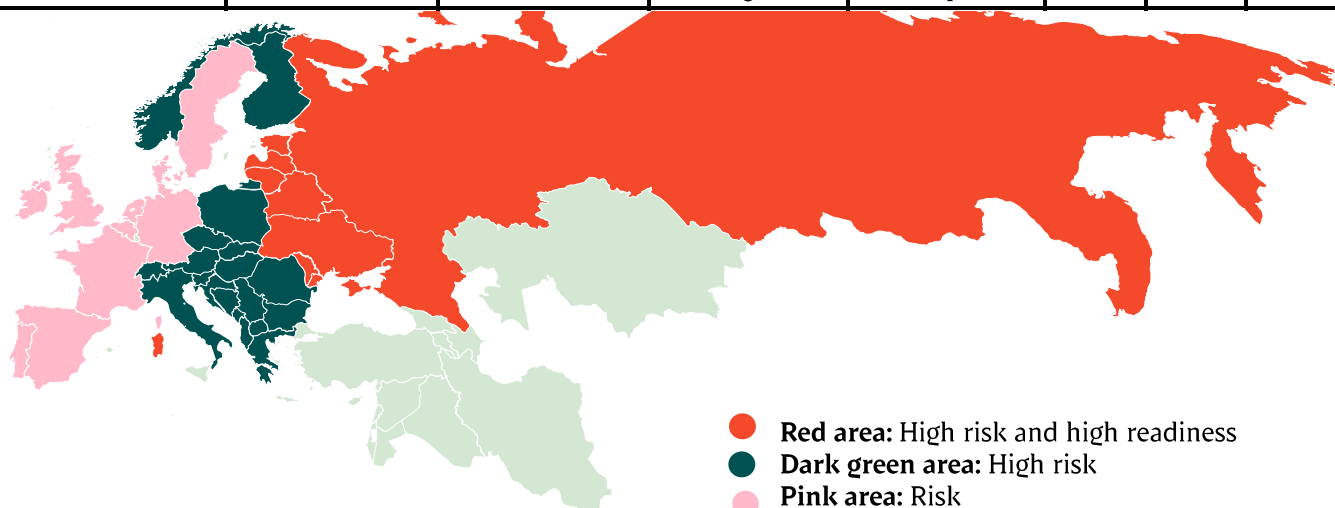

Week		
27		58.795
28		58.856
29	39997	57.990
30	42.192	56.234
31	39.192	56.165
32	40.034	55.716
33	39.660	55.985
34	39.096	56.548
35	38.859	58.154
36	35.620	56.373
37	37.145	57.704
38		57.691
39		52.245
40		50.297
41		59.149
42		57.650
43		60.840
44		49.755
45		60.156
46		61.330
47		60.860
48		56.192
49		57.575
50		61.188
51		57.719
52		44.890
53		
Average (week)		
Total (year)		
Change (week)		

Best regards,
Danish Crown

African swine fever

The EU Commission's reporting system for African swine fever for EU countries and Ukraine has been updated until 24th of July.

Country	Period		Year to date		2022		2021	
	August 26th- September 1st 2023	Wild boars	January 1st - September 1st 2023	Wild boars	Piġs	Wild boars	Piġs	Wild boars
Estonia		1	2	35		57	1	0
Latvia		7	8	526	6	913	2	3
Lithuania		8	3	264	16	302		2
Poland	1	41	22	2.203	14	2.152	124	3
Italy (Sardinia)	5	7	15	788	4	277	1	
Ukraine	2		14	6	7	2	13	
Czech Republic				53		1		
Romania	33	1	590	233	329	465	1.648	1
Hungary		4		352		550		2
Bulgaria			3	121	2	387	6	3
Slovakia		1		499	5	550	11	1
Serbia			508	198	107	146	33	
Moldova			19	6	14	3	1	
Bosnia-Hercegovina			570	7				
Croatia	80	1	669	6				
Nordmakedonien		1	5	24	30	9		
Kosovo			8	4				

Best regards,
Danish Crown

African swine fever outbreaks in China

Cities/Regions		
Shenyang	Harbin	Great Khinogan Mountains
Zhengzhou	Yunnan	Yulin
Lianyungang	Jinshan	Guigang
Wenzhou	Jiangxi	Chongqing
Xuancheng	Shaanxi	Bome
Wuxi	Heilongjiang	Bayi
Chuzhou	Tongzhou	Gongbo'gyamda
Jiamusi	Linfen	Urumqi
Tongling	Daitongzhuangcun	Hubei
Xilin Gol	Qianshanzhen	Shizhu
Wuhu City	Huxian	Chengmai
Jilin	Dongjiang Avenue	
Songyuan	Yongning	
Gongzhuling	Siyang	
Horgin	Jiangsu	
Hohhot	Suihua	
Yingkou	Guizhou	
Zhaotong	Sanming	
Luotian	Zhuhai	
Baojing	Jinan	
Qingyang	Jinzhou	
Wuxue	Panjin	
Sichuan	Xushui	