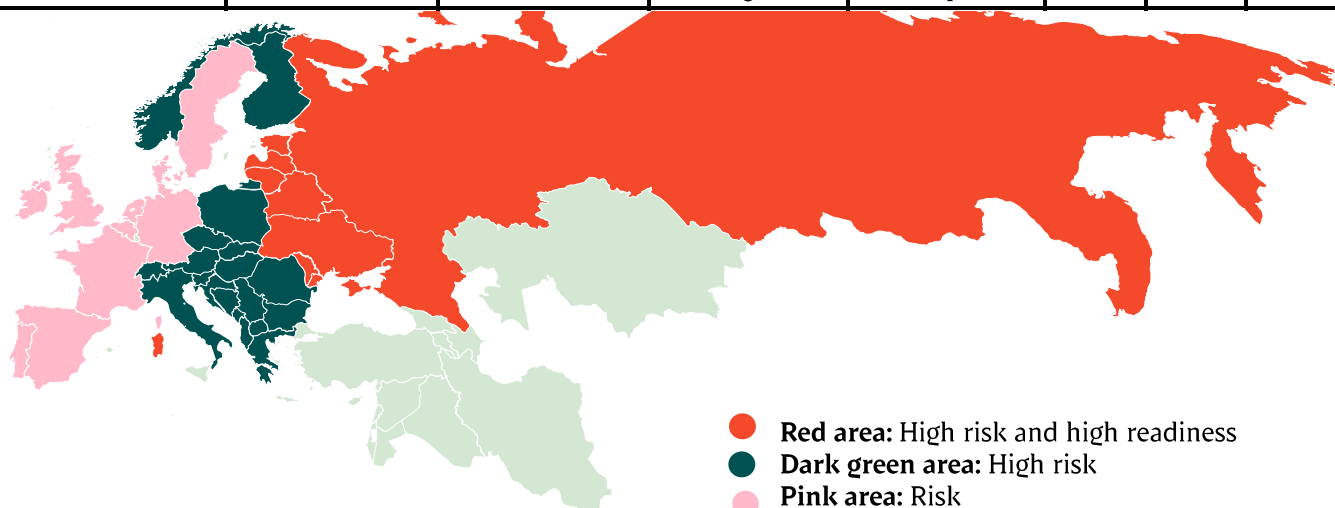

## Weekly slaughtering's Danish Crown Essen

Week	2023	2022
1	57.867	61.376
2	52709	66.279
3	52844	66.098
4	49.518	61.128
5	48762	41543
6	42.464	54.500
7	42.706	66.544
8	42106	63.797
9	40341	61.020
10	41433	59.030
11	41.726	63.200
12	41.316	63.180
13	41381	62.414
14	34205	52.963
15	35043	45.486
16	42248	61.518
17	35631	58.538
18	35.664	59.614
19	40.401	59.301
20	35.179	49.923
21	41.975	60.634
22	41.390	49.660
23	40.132	61.778
24	39.901	62.361
25		
26		62.168

Week		
27		58.795
28		58.856
29	39997	57.990
30	42.192	56.234
31	39.192	56.165
32	40.034	55.716
33	39.660	55.985
34	39.096	56.548
35	38.859	58.154
36	35.620	56.373
37	37.145	57.704
38	37.378	57.691
39		52.245
40		50.297
41		59.149
42		57.650
43		60.840
44		49.755
45		60.156
46		61.330
47		60.860
48		56.192
49		57.575
50		61.188
51		57.719
52		44.890
53		
<b>Average (week)</b>		
<b>Total (year)</b>		
<b>Change (week)</b>		

## African swine fever

The EU Commission's reporting system for African swine fever for EU countries and Ukraine has been updated until 24<sup>th</sup> of July.

Country	Period		Year to date		2022		2021	
	September 2nd- September 8th 2023	Wild boars	January 1st - September 8th 2023	Wild boars	Piġs	Wild boars	Piġs	Wild boars
Estonia		1	2	35		57	1	0
Latvia		7	8	526	6	913	2	3
Lithuania		8	3	264	16	302		2
Poland	1	41	22	2.203	14	2.152	124	3
Italy (Sardinia)	5	7	15	788	4	277	1	
Ukraine	2		14	6	7	2	13	
Czech Republic				53		1		
Romania	33	1	590	233	329	465	1.648	1
Hungary		4		352		550		2
Bulgaria			3	121	2	387	6	3
Slovakia		1		499	5	550	11	1
Serbia			508	198	107	146	33	
Moldova			19	6	14	3	1	
Bosnia-Hercegovina			570	7				
Croatia	80	1	669	6				
Nordmakedonien		1	5	24	30	9		
Kosovo			8	4				