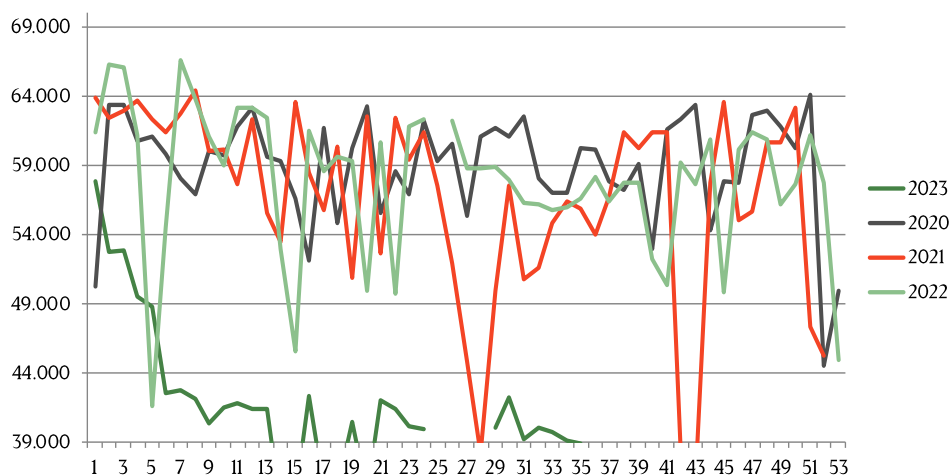

Weekly slaughtering's Danish Crown Essen

Week	2023	2022
1	57.867	61.376
2	52709	66.279
3	52844	66.098
4	49.518	61.128
5	48762	41543
6	42.464	54.500
7	42.706	66.544
8	42106	63.797
9	40341	61.020
10	41433	59.030
11	41.726	63.200
12	41.316	63.180
13	41381	62.414
14	34205	52.963
15	35043	45.486
16	42248	61.518
17	35631	58.538
18	35.664	59.614
19	40.401	59.301
20	35.179	49.923
21	41.975	60.634
22	41.390	49.660
23	40.132	61.778
24	39.901	62.361
25		
26		62.168

Week		
27		58.795
28		58.856
29	39997	57.990
30	42.192	56.234
31	39.192	56.165
32	40.034	55.716
33	39.660	55.985
34	39.096	56.548
35	38.859	58.154
36	35.620	56.373
37	37.145	57.704
38	37.378	57.691
39		52.245
40		50.297
41		59.149
42		57.650
43		60.840
44		49.755
45		60.156
46		61.330
47		60.860
48		56.192
49		57.575
50		61.188
51		57.719
52		44.890
53		
Average (week)		
Total (year)		
Change (week)		

Best regards,
Danish Crown