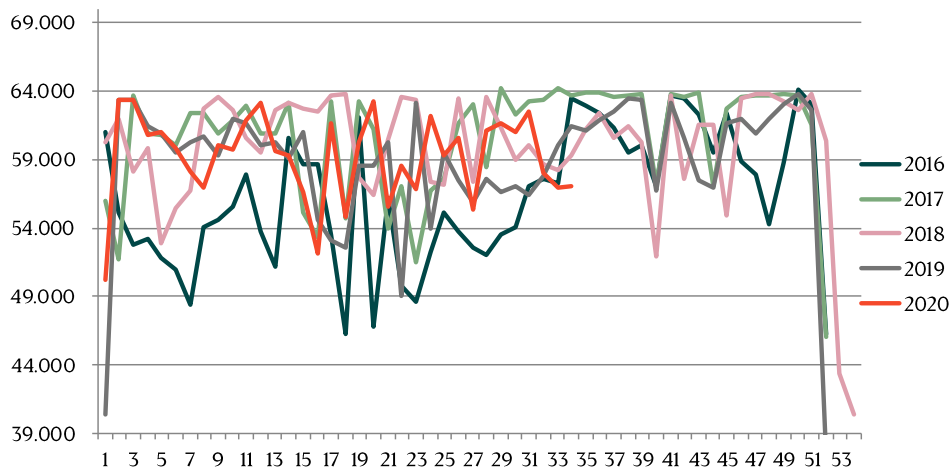

Weekly slaughtering's Danish Crown Essen

Week	2020	2019
1	50.209	40.367
2	63.378	63.329
3	63.402	63.408
4	60.747	61.468
5	61.019	60.896
6	59.845	59.523
7	58.095	60.227
8	56.897	60.695
9	60.033	59.326
10	59.724	62.005
11	61.817	61.619
12	63.130	60.030
13	59.585	60.311
14	59.247	59.040
15	56.629	61.006
16	52.081	54.587
17	61.680	53.110
18	54.760	52.555
19	60.222	58.603
20	63.225	58.518
21	55.570	60.282
22	58.517	49.073
23	56.849	63.195
24	62.218	53.936
25	59.332	59.462
26	60.534	57.454

Week	2020	2019
27	55.300	55.853
28	61.076	57.615
29	61.663	56.638
30	61.043	57.069
31	62.529	56.393
32	58.016	57.813
33	56.966	60.073
34	57.021	61.488
35		61.071
36		61.898
37		62.502
38		63.527
39		63.325
40		56.780
41		63.150
42		60.543
43		57.436
44		56.962
45		61.664
46		61.984
47		60.934
48		61.976
49		63.046
50		63.812
51		62.634
52		37.264
Average (week)	59.187	58.798
Total (year)	2.012.359	3.057.475
Change (week)	0,66%	-2,32%

Best regards,
Danish Crown