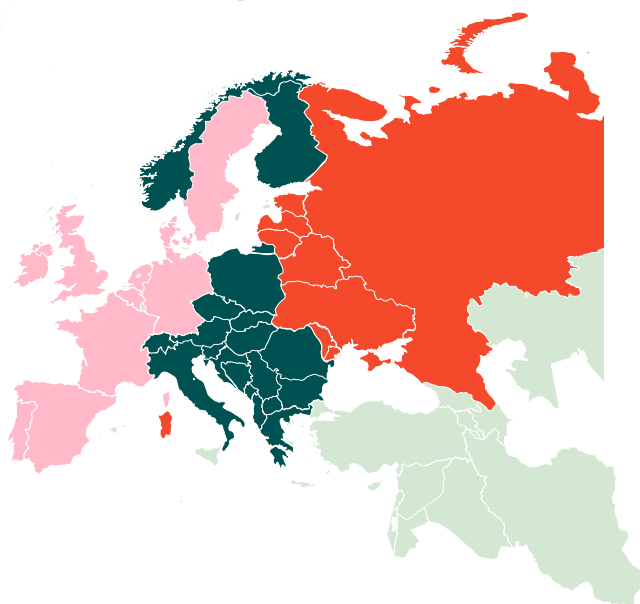

Best regards,
Danish Crown

Weekly slaughtering's Danish Crown Essen

Week	2020	2019
1	50.209	40.367
2	63.378	63.329
3	63.402	63.408
4	60.747	61.468
5	61.019	60.896
6	59.845	59.523
7	58.095	60.227
8	56.897	60.695
9	60.033	59.326
10	59.724	62.005
11	61.817	61.619
12	63.130	60.030
13	59.585	60.311
14	59.247	59.040
15	56.629	61.006
16	52.081	54.587
17	61.680	53.110
18	54.760	52.555
19	60.222	58.603
20	63.225	58.518
21	55.570	60.282
22	58.517	49.073
23	56.849	63.195
24	62.218	53.936
25	59.332	59.462
26	60.534	57.454

Best regards,
Danish Crown

African swine fever

The EU Commission's reporting system for African swine fever for EU countries and Ukraine has been updated until 18th of August.

Country	Period August 10 th - August 18 th		Year to date January 1 st - August 18 th		2019		2018	
	Pigs	Wild boars	Pigs	Wild boars	Pigs	Wild boars	Pigs	Wild boars
Estonia		1		40		80		230
Latvia		1	3	188	1	369	10	685
Lithuania	1	2	3	153	19	464	51	1,443
Poland	3	45	50	3,004	48	2,468	109	2,438
Italy (Sardinia)				32	1	60	10	64
Ukraine			12	4	42	11	105	41
Czech Republic								28
Romania	39	15	482	623	1,724	683	1,163	170
Hungary		34		3,331		1,598		138
Bulgaria		8	18	383	44	165	1	5
Slovakia	1	2	3	145	11	27		
Serbia			12	41	18			
Moldova			1	30				
Belgium				3		482		161
Greece			1					
Total	44	108	585	7,977	1,908	6,407	1,449	5,403