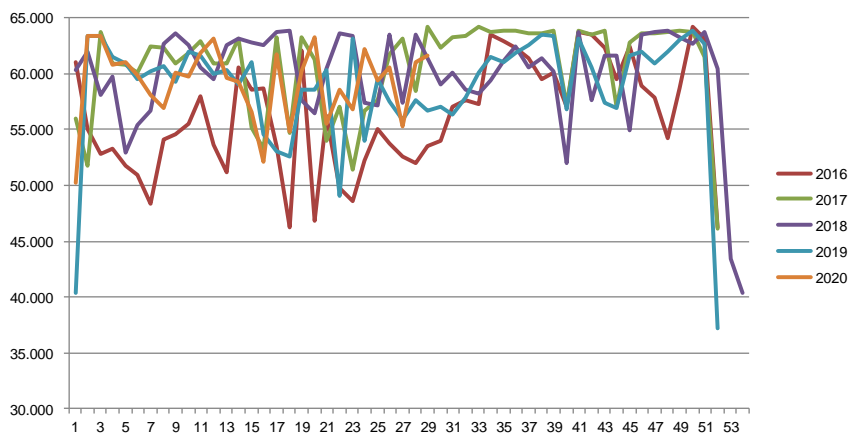

Weekly slaughtering's Danish Crown Essen

Week	2020	2019
1	50.209	40.367
2	63.378	63.329
3	63.402	63.408
4	60.747	61.468
5	61.019	60.896
6	59.845	59.523
7	58.095	60.227
8	56.897	60.695
9	60.033	59.326
10	59.724	62.005
11	61.817	61.619
12	63.130	60.030
13	59.585	60.311
14	59.247	59.040
15	56.629	61.006
16	52.081	54.587
17	61.680	53.110
18	54.760	52.555
19	60.222	58.603
20	63.225	58.518
21	55.570	60.282
22	58.517	49.073
23	56.849	63.195
24	62.218	53.936
25	59.332	59.462
26	60.534	57.454

Week	2020	2019
27	55.300	55.853
28	61.076	57.615
29	61.663	56.638
30		57.069
31		56.393
32		57.813
33		60.073
34		61.488
35		61.071
36		61.898
37		62.502
38		63.527
39		63.325
40		56.780
41		63.150
42		60.543
43		57.436
44		56.962
45		61.664
46		61.984
47		60.934
48		61.976
49		63.046
50		63.812
51		62.634
52		37.264
Average (week)	59.199	58.798
Total (year)	1.716.784	3.057.475
Change (week)	0,68%	-2,32%

Best regards
Danish Crown