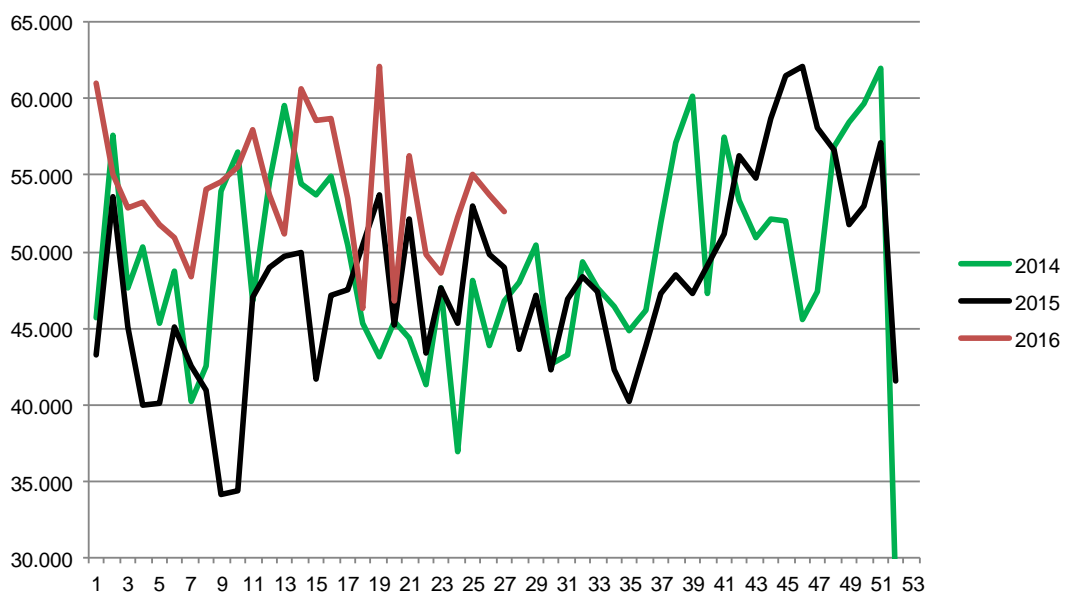

Weekly slaughtering's Danish Crown Essen

Week	2016	2015	2014
1	61.008	43.195	45.700
2	55.082	53.638	57.627
3	52.807	45.020	47.587
4	53.237	39.931	50.291
5	51.815	40.117	45.320
6	50.912	45.104	48.727
7	48.411	42.472	40.239
8	54.099	40.946	42.546
9	54.564	34.166	53.908
10	55.520	34.377	56.509
11	57.931	47.055	46.723
12	53.690	48.978	54.549
13	51.129	49.673	59.533
14	60.589	49.904	54.443
15	58.608	41.702	53.755
16	58.646	47.150	54.869
17	53.508	47.488	50.487
18	46.260	50.416	45.280
19	62.129	53.759	43.100
20	46.814	45.179	45.389
21	56.222	52.159	44.297
22	49.798	43.422	41.285
23	48.579	47.593	47.598
24	52.277	45.265	36.922
25	55.088	52.956	48.136
26	53.747	49.840	43.921

Week	2016	2015	2014
27	52.567	48.928	46.759
28		43.582	47.950
29		47.141	50.452
30		42.317	42.692
31		46.882	43.203
32		48.324	49.375
33		47.392	47.650
34		42.320	46.411
35		40.239	44.796
36		43.894	46.174
37		47.298	51.838
38		48.522	57.162
39		47.249	60.108
40		49.104	47.249
41		51.140	57.511
42		56.284	53.302
43		54.756	50.854
44		58.676	52.169
45		61.458	52.053
46		62.096	45.584
47		58.136	47.440
48		56.648	56.897
49		51.792	58.440
50		53.040	59.646
51		57.128	61.950
52		41.578	27.955
53		50.466	
Average (week)	53.890	48.073	49.315
Total (year)	1.455.037	2.497.429	2.564.361

Best regaras
Danish Crown