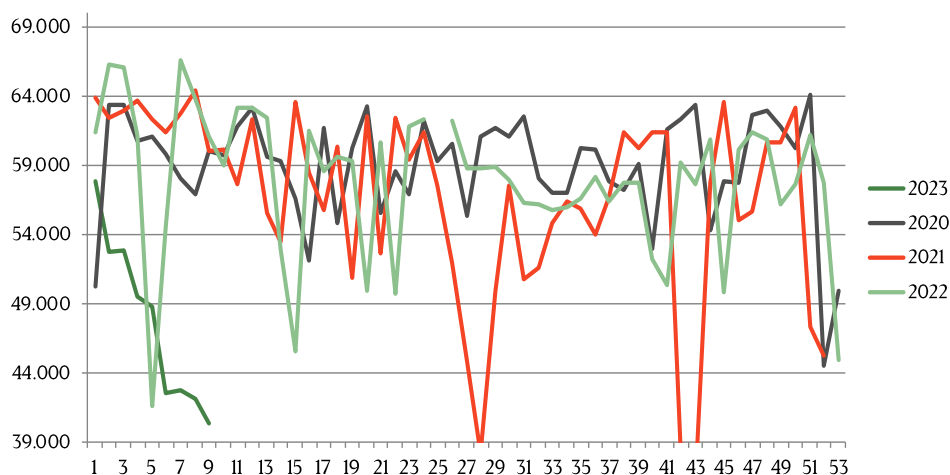

Weekly slaughtering's Danish Crown Essen

Week	2023	2022
1	57.867	61.376
2	52709	66.279
3	52844	66.098
4	49.518	61.128
5	48762	41543
6	42.464	54.500
7	42.706	66.544
8	42106	63.797
9	40341	61.020
10		59.030
11		63.200
12		63.180
13		62.414
14		52.963
15		45.486
16		61.518
17		58.538
18		59.614
19		59.301
20		49.923
21		60.634
22		49.660
23		61.778
24		62.361
25		
26		62.168

Week		
27		58.795
28		58.856
29		57.990
30		56.234
31		56.165
32		55.716
33		55.985
34		56.548
35		58.154
36		56.373
37		57.704
38		57.691
39		52.245
40		50.297
41		59.149
42		57.650
43		60.840
44		49.755
45		60.156
46		61.330
47		60.860
48		56.192
49		57.575
50		61.188
51		57.719
52		44.890
53		
Average (week)		
Total (year)		
Change (week)		

Best regards,
Danish Crown