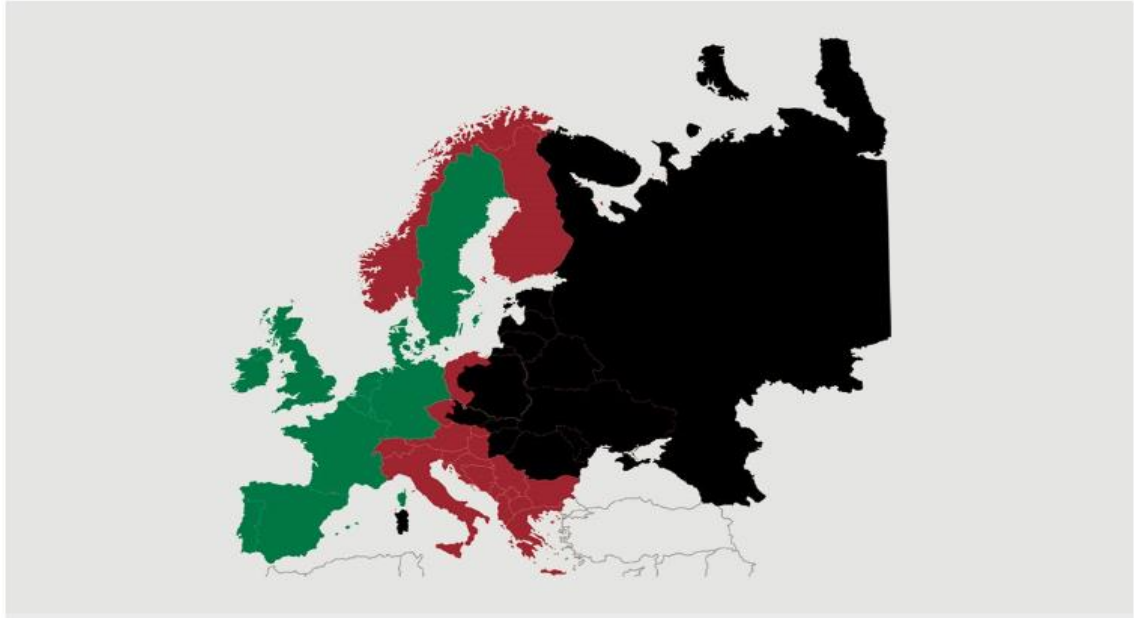

Best regards
Danish Crown

Weekly slaughtering's Danish Crown Essen

Week	2019	2018	Week	2019	2018
1	40.367	56.737	27		60.288
2	63.329	62.716	28		61.979
3	63.408	63.596	29		58.152
4	61.468	62.579	30		59.792
5	60.896	60.584	31		52.909
6	59.523	59.507	32		55.428
7	60.227	62.597	33		58.217
8	60.695	63.178	34		59.343
9	59.326	62.731	35		61.192
10	62.005	62.555	36		62.419
11	61.619	63.673	37		60.560
12	60.030	63.832	38		61.439
13	60.311	57.666	39		60.210
14	59.040	56.402	40		51.964
15	61.006	60.480	41		63.697
16	54.587	63.566	42		57.580
17	53.110	63.393	43		61.566
18	52.555	57.370	44		54.946
19	58.603	57.111	45		63.462
20	58.518	63.484	46		63.786
21	60.282	57.400	47		63.817
22	49.073	63.529	48		63.222
23		61.383	49		62.646
24		59.021	50		63.754
25		60.077	51		60.394
26		58.620	52		43.394
			53		
Average (week)				58.615	60.191
Total (year)				1.230.905	3.129.943
Change (week)				-2,62%	-0,76%

Best regards
Danish Crown

African swine fever

The EU Commission's reporting system for African swine fever for EU countries and Ukraine has been updated until 19th of May

Country	Period May 5 th – May 19 th		Year to date January 1 st – May 19 th		2018	
	Pigs	Wild boars	Pigs	Wild boars	Svin	Vildsvin
Estonia				46		230
Latvia		8		136	10	685
Lithuania		19		217	51	1.443
Poland	1	92	2	1.108	109	2.438
Italy			1	17	10	64
Ukraine	2		14	7	105	41
Czech Republic						28
Romania	7	10	89	232	1.163	170
Hungary		23		657		138
Bulgaria				11	1	5
Belgium		18		456		161
Total	10	170	106	2.887	1.449	5.403