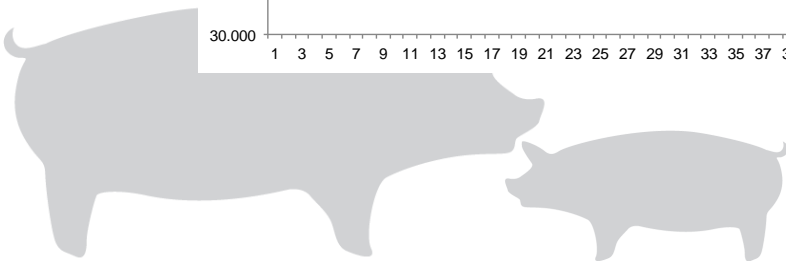

Best regards
Danish Crown

Total killings Denmark (98 % of all slaughtering's)

Week	2019	2018
1	217.081	287.789
2	367.355	367.703
3	369.764	368.047
4	359.584	366.312
5	346.402	361.495
6	344.954	352.145
7	325.222	339.607
8	322.618	336.613
9	321.585	331.154
10	319.738	343.691
11	319.738	351.578
12	320.260	365.200
13	332.764	218.444
14	340.529	303.033
15	356.482	363.829
16	192.065	371.945
17	295.046	291.607
18	287.427	317.876
19	320.386	235.481
20	280.362	371.516
21	330.497	311.691
22		369.643
23		304.448
24		352.632
25		343.770
26		327.658

Week	2019	2018
27		331.814
28		325.072
29		324.018
30		318.614
31		321.250
32		329.917
33		329.555
34		318.566
35		336.158
36		328.251
37		338.962
38		349.571
39		352.234
40		356.258
41		361.609
42		360.885
43		364.912
44		364.067
45		368.260
46		378.509
47		386.643
48		376.153
49		381.869
50		386.215
51		302.451
52		151.352
53		
Average (week)	316.922	336.501
Total (year)	6.338.440	17.498.072

Best regards
Danish Crown

Weekly slaughtering's Danish Crown Essen

Week	2019	2018	Week	2019	2018
1	40.367	56.737	27		60.288
2	63.329	62.716	28		61.979
3	63.408	63.596	29		58.152
4	61.468	62.579	30		59.792
5	60.896	60.584	31		52.909
6	59.523	59.507	32		55.428
7	60.227	62.597	33		58.217
8	60.695	63.178	34		59.343
9	59.326	62.731	35		61.192
10	62.005	62.555	36		62.419
11	61.619	63.673	37		60.560
12	60.030	63.832	38		61.439
13	60.311	57.666	39		60.210
14	59.040	56.402	40		51.964
15	61.006	60.480	41		63.697
16	54.587	63.566	42		57.580
17	53.110	63.393	43		61.566
18	52.555	57.370	44		54.946
19	58.603	57.111	45		63.462
20	58.518	63.484	46		63.786
21	60.282	57.400	47		63.817
22	49.073	63.529	48		63.222
23		61.383	49		62.646
24		59.021	50		63.754
25		60.077	51		60.394
26		58.620	52		43.394
			53		
Average (week)				58.615	60.191
Total (year)				1.230.905	3.129.943
Change (week)				-2,62%	-0,76%