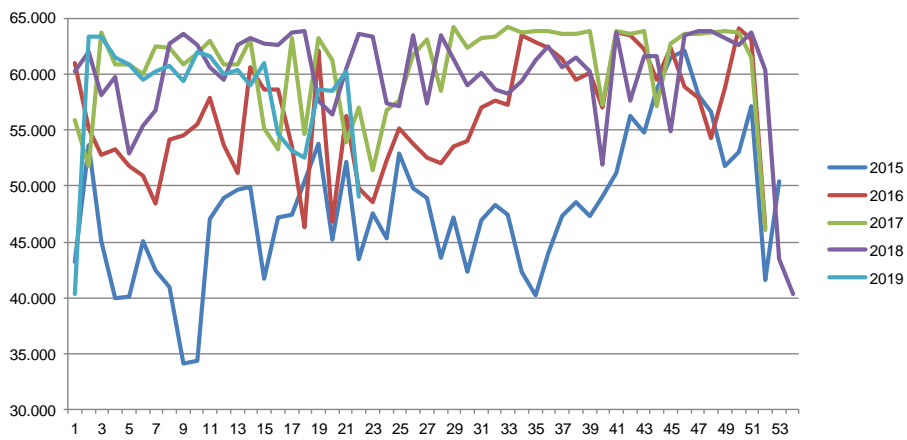

Best regards
Danish Crown

Total killings Denmark (98 % of all slaughtering's)

Week	2019	2018
1	217.081	287.789
2	367.355	367.703
3	369.764	368.047
4	359.584	366.312
5	346.402	361.495
6	344.954	352.145
7	325.222	339.607
8	322.618	336.613
9	321.585	331.154
10	319.738	343.691
11	319.738	351.578
12	320.260	365.200
13	332.764	218.444
14	340.529	303.033
15	356.482	363.829
16	192.065	371.945
17	295.046	291.607
18	287.427	317.876
19	320.386	235.481
20	280.362	371.516
21	330.497	311.691
22		369.643
23		304.448
24		352.632
25		343.770
26		327.658

Week	2019	2018
27		331.814
28		325.072
29		324.018
30		318.614
31		321.250
32		329.917
33		329.555
34		318.566
35		336.158
36		328.251
37		338.962
38		349.571
39		352.234
40		356.258
41		361.609
42		360.885
43		364.912
44		364.067
45		368.260
46		378.509
47		386.643
48		376.153
49		381.869
50		386.215
51		302.451
52		151.352
53		
Average (week)	316.922	336.501
Total (year)	6.338.440	17.498.072

Best regards
Danish Crown

Weekly slaughtering's Danish Crown Essen

Week	2019	2018	Week	2019	2018
1	40.367	56.737	27		60.288
2	63.329	62.716	28		61.979
3	63.408	63.596	29		58.152
4	61.468	62.579	30		59.792
5	60.896	60.584	31		52.909
6	59.523	59.507	32		55.428
7	60.227	62.597	33		58.217
8	60.695	63.178	34		59.343
9	59.326	62.731	35		61.192
10	62.005	62.555	36		62.419
11	61.619	63.673	37		60.560
12	60.030	63.832	38		61.439
13	60.311	57.666	39		60.210
14	59.040	56.402	40		51.964
15	61.006	60.480	41		63.697
16	54.587	63.566	42		57.580
17	53.110	63.393	43		61.566
18	52.555	57.370	44		54.946
19	58.603	57.111	45		63.462
20	58.518	63.484	46		63.786
21	60.282	57.400	47		63.817
22	49.073	63.529	48		63.222
23		61.383	49		62.646
24		59.021	50		63.754
25		60.077	51		60.394
26		58.620	52		43.394
			53		
Average (week)				58.615	60.191
Total (year)				1.230.905	3.129.943
Change (week)				-2,62%	-0,76%