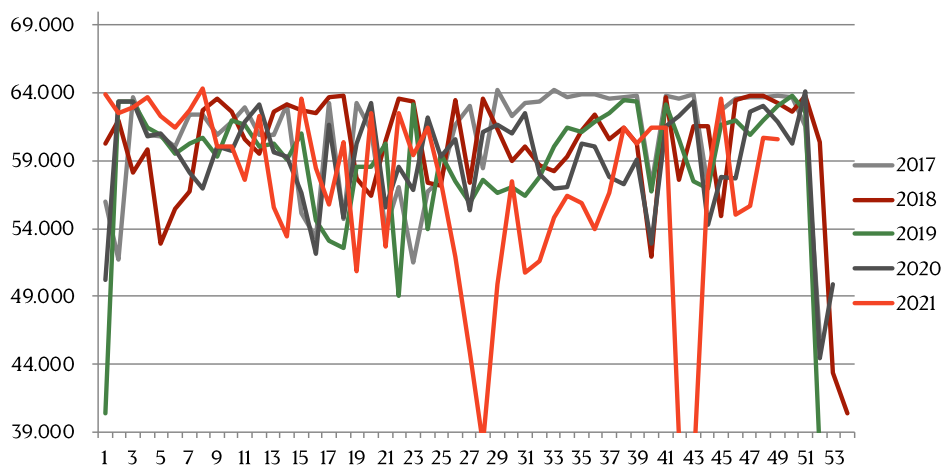

Weekly slaughtering's Danish Crown Essen

Week	2021	2020
1	63856	50.209
2	62474	63.378
3	62901	63.402
4	63648	60.747
5	62280	61.019
6	61.404	59.845
7	62.697	58.095
8	64.376	56.897
9	60.006	60.033
10	60.090	59.724
11	57.586	61.817
12	62.295	63.130
13	55.569	59.585
14	53.423	59.247
15	63.548	56.629
16	58.421	52.081
17	55.717	61.680
18	60.384	54.760
19	50.877	60.222
20	62.542	63.225
21	52.670	55.570
22	62.469	58.517
23	59.450	56.849
24	61.404	62.218
25	57.500	59.332
26	51.933	60.534

Week	2021	2020
27	44.797	55.300
28	38.123	61.076
29	49.868	61.663
30	57.500	61.043
31	50.774	62.529
32	51.559	58.016
33	54.798	56.966
34	56.360	57.021
35	55.882	60.226
36	53.994	60.086
37	56.642	57.850
38	61.393	57.241
39	60.221	59.037
40	61.393	52.913
41	61.412	61.570
42	38.584	62.290
43	36.007	63.361
44	57.760	54.244
45	63.622	57.791
46	55.005	57.701
47	55.643	62.613
48	60.675	62.997
49	60.604	61.829
50		60.254
51		64.077
52		44.436
53		49.926
Average (week)	56.982	58.921
Total (year)	2.792.136	3.122.801
Change (week)	-3,29%	0,21%

Best regards,
Danish Crown