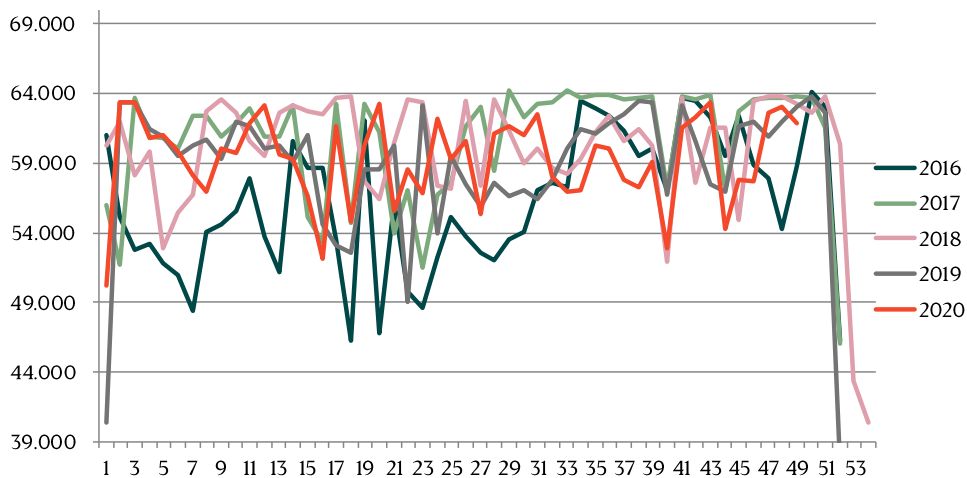

Weekly slaughtering's Danish Crown Essen

Week	2020	2019
1	50.209	40.367
2	63.378	63.329
3	63.402	63.408
4	60.747	61.468
5	61.019	60.896
6	59.845	59.523
7	58.095	60.227
8	56.897	60.695
9	60.033	59.326
10	59.724	62.005
11	61.817	61.619
12	63.130	60.030
13	59.585	60.311
14	59.247	59.040
15	56.629	61.006
16	52.081	54.587
17	61.680	53.110
18	54.760	52.555
19	60.222	58.603
20	63.225	58.518
21	55.570	60.282
22	58.517	49.073
23	56.849	63.195
24	62.218	53.936
25	59.332	59.462
26	60.534	57.454

Week	2020	2019
27	55.300	55.853
28	61.076	57.615
29	61.663	56.638
30	61.043	57.069
31	62.529	56.393
32	58.016	57.813
33	56.966	60.073
34	57.021	61.488
35	60.226	61.071
36	60.086	61.898
37	57.850	62.502
38	57.241	63.527
39	59.037	63.325
40	52.913	56.780
41	61.570	63.150
42	62.290	60.543
43	63.361	57.436
44	54.244	56.962
45	57.791	61.664
46	57.701	61.984
47	62.613	60.934
48	62.997	61.976
49	61.829	63.046
50		63.812
51		62.634
52		37.264
Average (week)	59.268	58.798
Total (year)	2.904.108	3.057.475
Change (week)	0,80%	-2,32%

Best regards,
Danish Crown