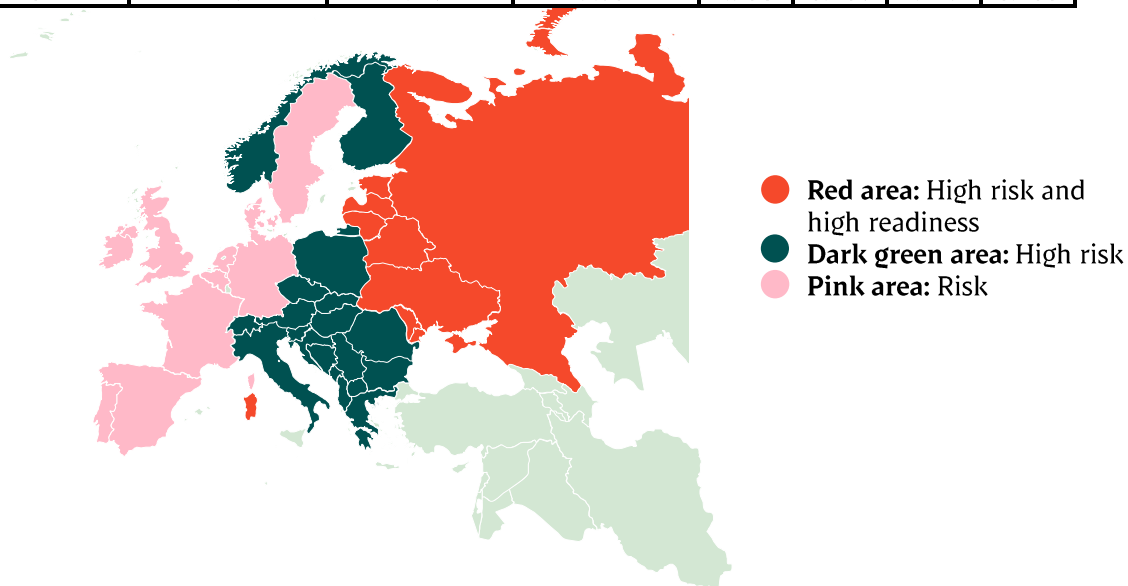

Best regards,
Danish Crown

Weekly slaughtering's Danish Crown Essen

Week	2020	2019
1	50.209	40.367
2	63.378	63.329
3	63.402	63.408
4	60.747	61.468
5	61.019	60.896
6	59.845	59.523
7	58.095	60.227
8	56.897	60.695
9	60.033	59.326
10	59.724	62.005
11	61.817	61.619
12	63.130	60.030
13	59.585	60.311
14	59.247	59.040
15	56.629	61.006
16	52.081	54.587
17	61.680	53.110
18	54.760	52.555
19	60.222	58.603
20	63.225	58.518
21	55.570	60.282
22	58.517	49.073
23	56.849	63.195
24	62.218	53.936
25	59.332	59.462
26	60.534	57.454

Best regards,
Danish Crown

African swine fever

The EU Commission's reporting system for African swine fever for EU countries and Ukraine has been updated until 15th of November.

Period November 23 th - November 29 th		Year to date January 1 st – November 29 th		2019		2018	
Piġs	Wild boars	Piġs	Wild boars	Piġs	Wild boars	Piġs	Wild boars
	2		62		80		230
	6	3	269	1	369	10	685
	5	3	203	19	464	51	1,443
	70	103	3,701	48	2,468	109	2,438
	1		36	1	60	10	64
		19	4	42	11	105	41
							28
23	18	945	770	1,724	683	1,163	170
	8		3,743		1,598		138
		19	450	44	165	1	5
	25	17	261	11	27		
		15	41	18			
		2	30				
			3		482		161
	12		188				
		1					
23	147	1,127	9,761	1,908	6,407	1,449	5,403

Best regards,
Danish Crown

African swine fever outbreaks in China

Cities/Regions		
Shenyang	Harbin	Great Khinogan Mountains
Zhengzhou	Yunnan	Yulin
Lianyungang	Jinshan	Guigang
Wenzhou	Jiangxi	Chongqing
Xuancheng	Shaanxi	Bome
Wuxi	Heilongjiang	Bayi
Chuzhou	Tongzhou	Gongbo'gyamda
Jiamusi	Linfen	Urumqi
Tongling	Daitongzhuangcun	Hubei
Xilin Gol	Qianshanzhen	Shizhu
Wuhu City	Huxian	Chengmai
Jilin	Dongjiang Avenue	
Songyuan	Yongning	
Gongzhuling	Siyang	
Horqin	Jiangsu	
Hohhot	Suihua	
Yingkou	Guizhou	
Zhaotong	Sanming	
Luotian	Zhuhai	
Baojing	Jinan	
Qingyang	Jinzhou	
Wuxue	Panjin	
Sichuan	Xushui	