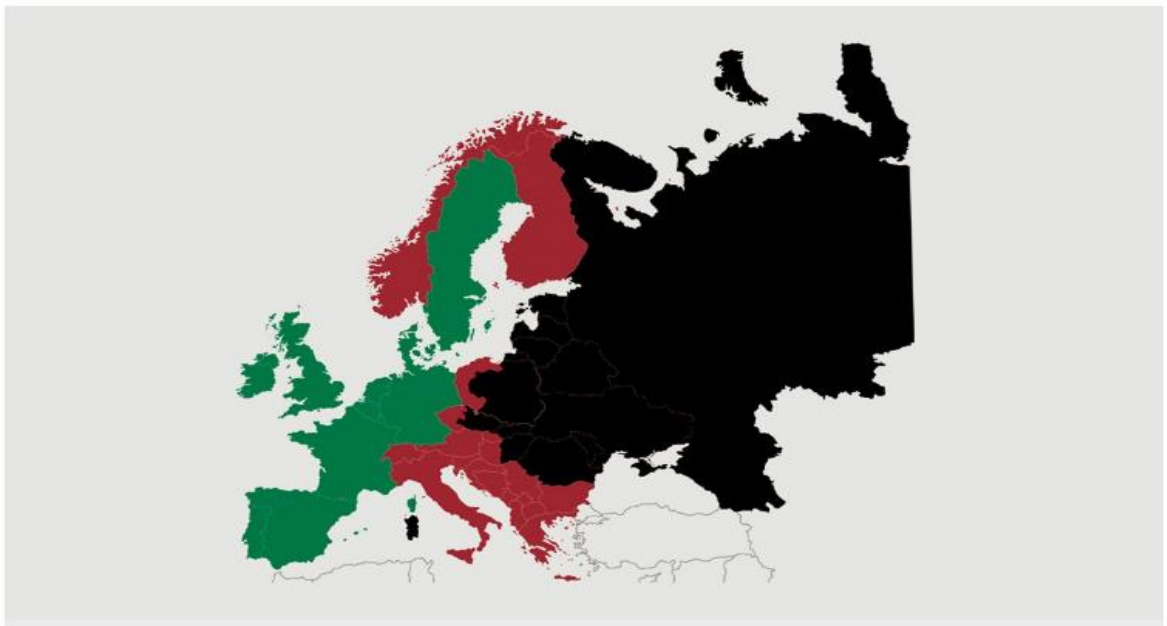

Average (week)	60.276	60.649	56.302
Total (year)	2.772.716	3.153.766	2.927.691
Change (week)	-0,61%	7,72%	17,23%

Best regards
Danish Crown

African swine fever

The EU Commission's reporting system for African swine fever for EU countries and Ukraine has been updated until 11th of November

Country	Period		Year to date	
	November 4 th - November 11 th		January 1 st – November 11 th	
	Pigs	Wild boars	Pigs	Wild boars
Estonia		2		208
Latvia		9	10	602
Lithuania		8	51	1.313
Poland		42	109	2.109
Italy			10	41
Ukraine	2		97	36
Czech Republic				28
Romania	19	15	1.098	104
Hungary		4		52
Bulgaria		1	1	4
Belgium		9		85
Total	21	90	1.376	4.582

Black area: High risk and high readiness

Red area: High risk

Green area: Risk

Best regards
Danish Crown

African swine fever outbreaks in China

Outbreaks	Cities/Regions	Outbreaks	Cities/Regions
1st outbreak	Shenyang	16th outbreak	Xilin Gol
2nd outbreak	Zhengzhou	17th outbreak	Gongzhuling
3rd outbreak	Lianyungang	18th outbreak	Hohhot
4th outbreak	Wenzhou	19th outbreak	Songyuan
5th outbreak	WuhuCity	20th outbreak	Yingkou
6th outbreak	Xuancheng	21th outbreak	Zhaotong
7th outbreak	xuancheng	22th outbreak	Luotian
8th outbreak	Wuxi	23th outbreak	Baojing
9th outbreak	Chuzhou	24th outbreak	Qingyang
10th outbreak	Jiamusi	25th outbreak	Wuxue
11th outbreak	Wuhu City	26th outbreak	Sichuan
12th outbreak	Xuancheng	27th outbreak	Harbin
13th outbreak	Jiamusi	28th outbreak	Yunnan
14th outbreak	Tongling	29th outbreak	Jinshan
15th outbreak	Jilin	30th outbreak	Jiangxi