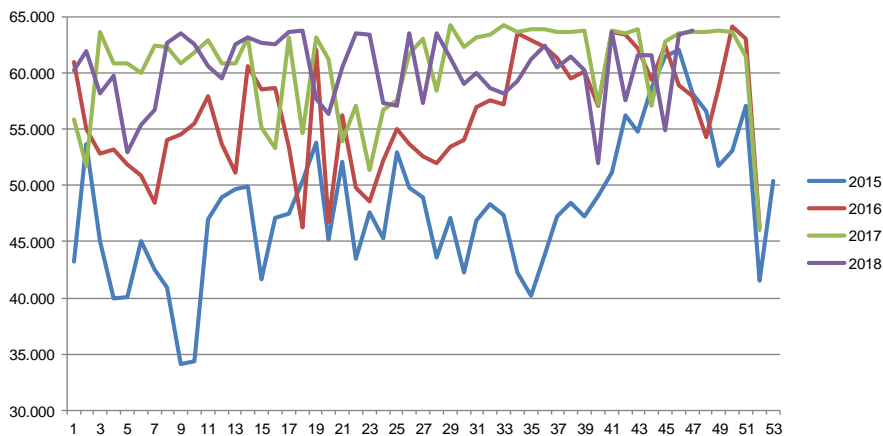

Weekly slaughtering's Danish Crown Essen

Week	2018	2017	2016
1	56.737	55.941	61.008
2	62.716	51.750	55.082
3	63.596	63.697	52.807
4	62.579	60.900	53.237
5	60.584	60.849	51.815
6	59.507	60.034	50.912
7	62.597	62.439	48.411
8	63.178	62.356	54.099
9	62.731	60.854	54.564
10	62.555	61.852	55.520
11	63.673	62.925	57.931
12	63.832	60.855	53.690
13	57.666	60.885	51.129
14	56.402	63.124	60.589
15	60.480	55.147	58.608
16	63.566	53.305	58.646
17	63.393	63.211	53.508
18	57.370	54.697	46.260
19	57.111	63.208	62.129
20	63.484	61.278	46.814
21	57.400	53.958	56.222
22	63.529	57.051	49.798
23	61.383	51.432	48.579
24	59.021	56.730	52.277
25	60.077	57.586	55.088
26	58.620	61.698	53.747

Week	2018	2017	2016
27	60.288	63.096	52.567
28	61.979	58.468	51.977
29	58.152	64.235	53.498
30	59.792	62.340	54.009
31	52.909	63.228	57.008
32	55.428	63.406	57.569
33	58.217	64.249	57.230
34	59.343	63.679	63.500
35	61.192	63.894	62.909
36	62.419	63.887	62.374
37	60.560	63.630	61.328
38	61.439	63.653	59.540
39	60.210	63.847	60.082
40	51.964	57.194	57.049
41	63.697	63.846	63.693
42	57.580	63.544	63.445
43	61.566	63.895	62.265
44	54.946	57.086	59.466
45	63.462	62.761	62.394
46	63.786	63.598	58.916
47		63.642	57.902
48		63.704	54.257
49		63.813	58.725
50		63.709	64.147
51		61.524	63.091
52		46.076	46.280
53			

Average (week)	60.276	60.649	56.302
Total (year)	2.772.716	3.153.766	2.927.691
Change (week)	-0,61%	7,72%	17,23%

Best regards
Danish Crown