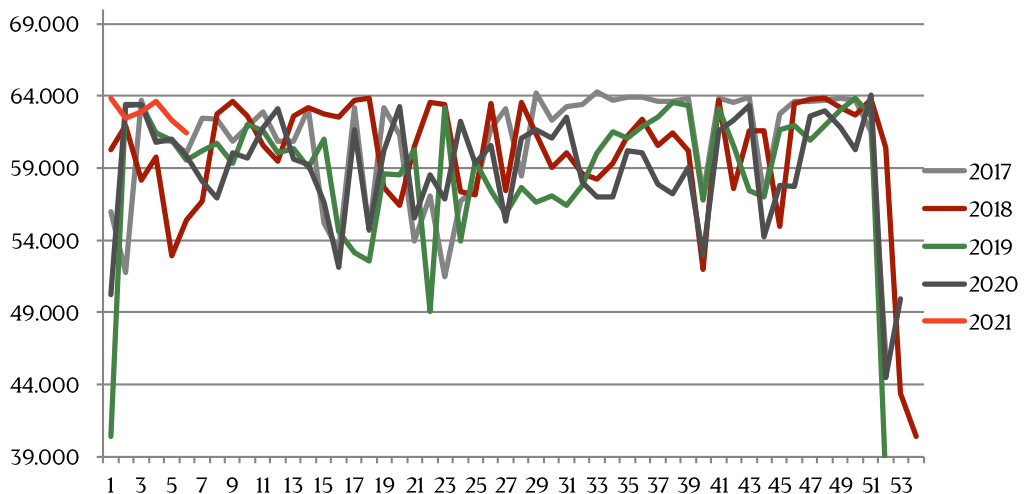

Week	2021	2020
27		88,12
28		88,22
29		87,98
30		88,33
31		88,69
32		88,33
33		89,24
34		89,22
35		89,69
36		89,84
37		90,15
38		90,37
39		90,39
40		90,39
41		90,80
42		91,54
43		92,21
44		92,32
45		91,97
46		91,46
47		90,88
48		90,10
49		89,72
50		89,49
51		88,80
52		89,01
53		91,54
Average (week)	92,35	89,50

Best regards,
Danish Crown

Total killings Denmark (98 % of all slaughtering)

Week	2021	2020	Week	2021	2020
1	381415	203.768	27		331.436
2	377561	367.603	28		328.724
3	382076	361.313	29		333.829
4	392.344	361.348	30		329.207
5	380.862	351.634	31		332.989
6		345.865	32		327.563
7		343.499	33		329.490
8		352.385	34		323.247
9		344.474	35		341.204
10		340.237	36		328.517
11		341.090	37		334.976
12		348.230	38		352.297
13		353.750	39		354.443
14		357.739	40		359.244
15		202.219	41		324.024
16		294.576	42		332.460
17		371.519	43		348.445
18		317184	44		360.837
19		288.549	45		363.191
20		368.284	46		394.011
21		240.165	47		380.082
22		362.427	48		379.615
23		242.475	49		383.771
24		345.561	50		366.131
25		329.279	51		384.293
26		334.024	52		197.639

Best regards,
Danish Crown

Weekly slaughtering's Danish Crown Essen

Week	2021	2020
1	63856	50.209
2	62474	63.378
3	62901	63.402
4	63648	60.747
5	62280	61.019
6	61.404	59.845
7		58.095
8		56.897
9		60.033
10		59.724
11		61.817
12		63.130
13		59.585
14		59.247
15		56.629
16		52.081
17		61.680
18		54.760
19		60.222
20		63.225
21		55.570
22		58.517
23		56.849
24		62.218
25		59.332
26		60.534

Week	2021	2020
27		55.300
28		61.076
29		61.663
30		61.043
31		62.529
32		58.016
33		56.966
34		57.021
35		60.226
36		60.086
37		57.850
38		57.241
39		59.037
40		52.913
41		61.570
42		62.290
43		63.361
44		54.244
45		57.791
46		57.701
47		62.613
48		62.997
49		61.829
50		60.254
51		64.077
52		44.436
53		49.926
Average (week)	62.761	58.921
Total (year)	376.563	3.122.801
Change (week)	6,52%	0,21%