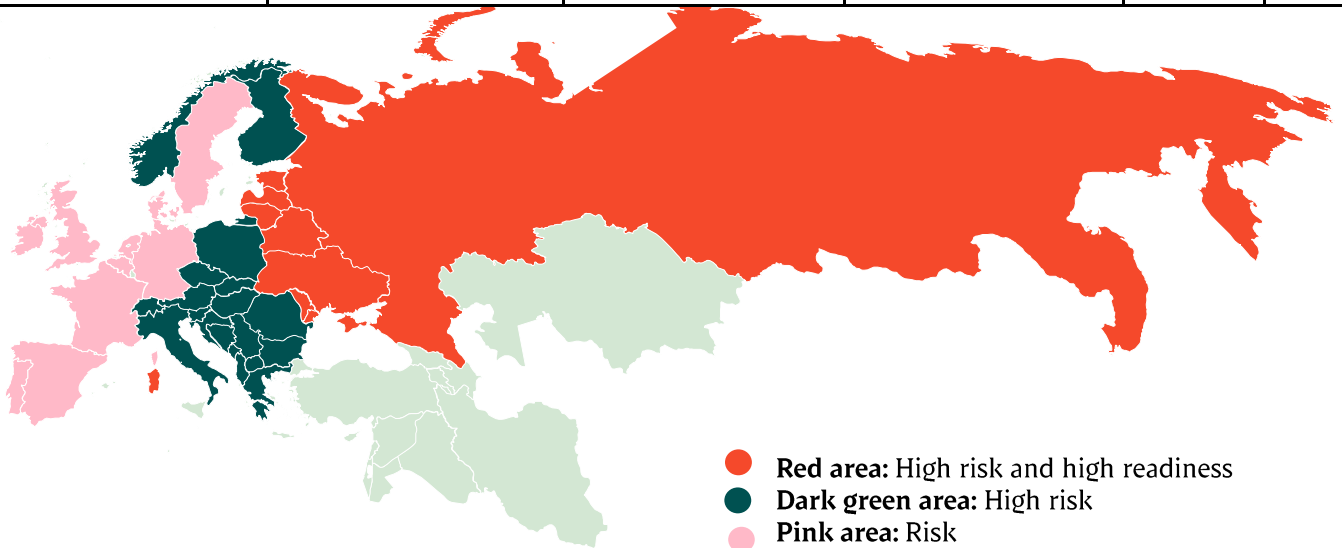

African swine fever

Period February 1st - February 7th		Year to date January 1st - February 7th		2020	
Pigs	Wild boars	Pigs	Wild boars	Pigs	Wild boars
	3		18		66
	7		47	3	300
	3		19	3	222
	116		390	103	3.980
	1		4		40
		2		23	5
26	42	138	247	1.008	848
	112		629		3.952
			72	19	509
	30		207	17	32
		2		15	4
				2	3
					3
	51		252		338
				1	
26	365	142	1.885	1.194	10.662