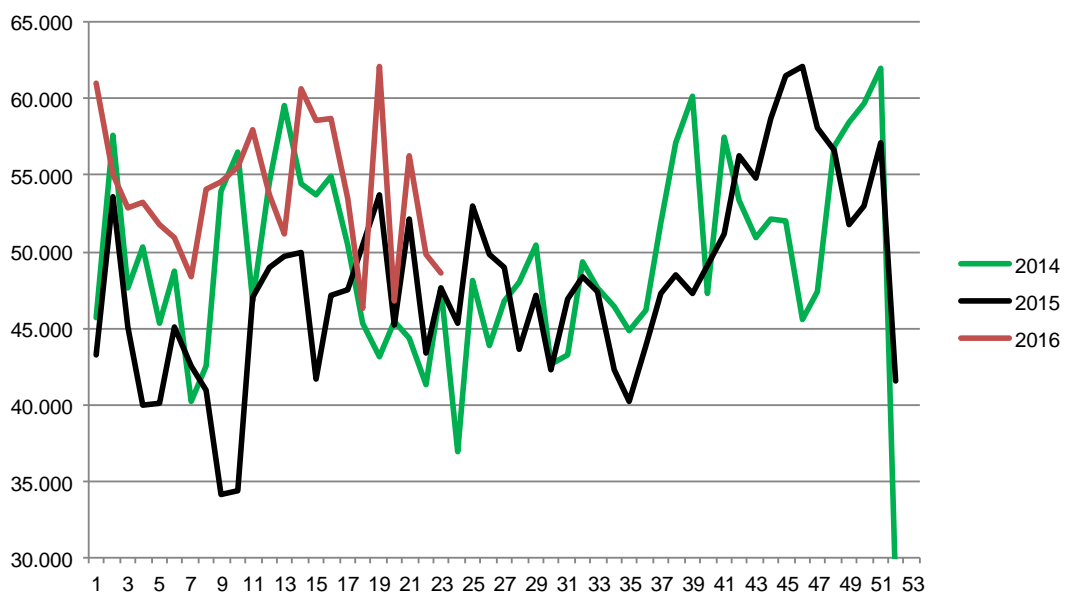

Weekly slaughtering's Danish Crown Essen

Week	2016	2015	2014
1	61.008	43.195	45.700
2	55.082	53.638	57.627
3	52.807	45.020	47.587
4	53.237	39.931	50.291
5	51.815	40.117	45.320
6	50.912	45.104	48.727
7	48.411	42.472	40.239
8	54.099	40.946	42.546
9	54.564	34.166	53.908
10	55.520	34.377	56.509
11	57.931	47.055	46.723
12	53.690	48.978	54.549
13	51.129	49.673	59.533
14	60.589	49.904	54.443
15	58.608	41.702	53.755
16	58.646	47.150	54.869
17	53.508	47.488	50.487
18	46.260	50.416	45.280
19	62.129	53.759	43.100
20	46.814	45.179	45.389
21	56.222	52.159	44.297
22	49.798	43.422	41.285
23	48.579	47.593	47.598
24		45.265	36.922
25		52.956	48.136
26		49.840	43.921

Week	2015	2014
27	48.928	46.759
28	43.582	47.950
29	47.141	50.452
30	42.317	42.692
31	46.882	43.203
32	48.324	49.375
33	47.392	47.650
34	42.320	46.411
35	40.239	44.796
36	43.894	46.174
37	47.298	51.838
38	48.522	57.162
39	47.249	60.108
40	49.104	47.249
41	51.140	57.511
42	56.284	53.302
43	54.756	50.854
44	58.676	52.169
45	61.458	52.053
46	62.096	45.584
47	58.136	47.440
48	56.648	56.897
49	51.792	58.440
50	53.040	59.646
51	57.128	61.950
52	41.578	27.955
53	50.466	
Average (week)	53.972	49.315
Total (year)	1.241.358	2.564.361

Best regaras
Danish Crown