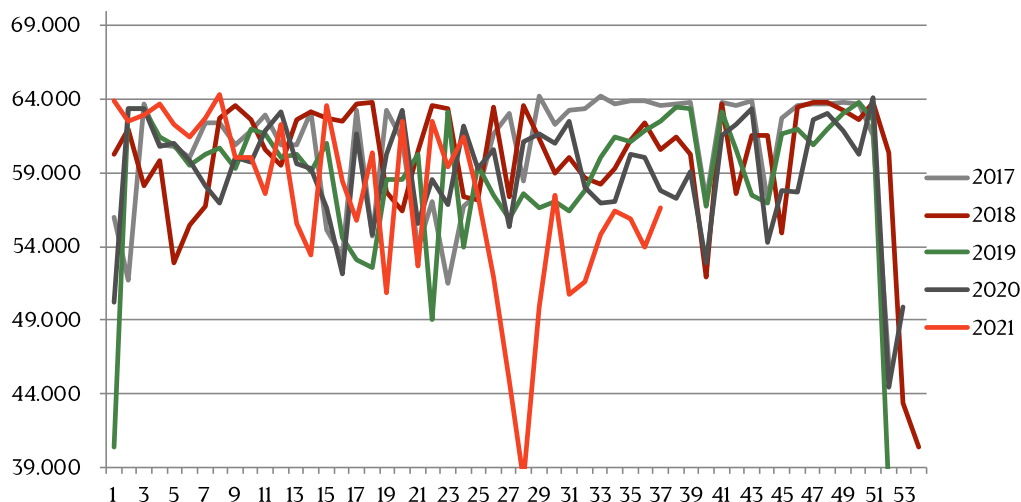

Weekly slaughtering's Danish Crown Essen

Week	2021	2020
1	63856	50.209
2	62474	63.378
3	62901	63.402
4	63648	60.747
5	62280	61.019
6	61.404	59.845
7	62.697	58.095
8	64.376	56.897
9	60.006	60.033
10	60.090	59.724
11	57.586	61.817
12	62.295	63.130
13	55.569	59.585
14	53.423	59.247
15	63.548	56.629
16	58.421	52.081
17	55.717	61.680
18	60.384	54.760
19	50.877	60.222
20	62.542	63.225
21	52.670	55.570
22	62.469	58.517
23	59.450	56.849
24	61.404	62.218
25	57.500	59.332
26	51.933	60.534

Week	2021	2020
27	44.797	55.300
28	38.123	61.076
29	49.868	61.663
30	57.500	61.043
31	50.774	62.529
32	51.559	58.016
33	54.798	56.966
34	56.360	57.021
35	55.882	60.226
36	53.994	60.086
37	56.642	57.850
38		57.241
39		59.037
40		52.913
41		61.570
42		62.290
43		63.361
44		54.244
45		57.791
46		57.701
47		62.613
48		62.997
49		61.829
50		60.254
51		64.077
52		44.436
53		49.926
Average (week)	57.292	58.921
Total (year)	2.119.817	3.122.801
Change (week)	-2,76%	0,21%

Best regards,
Danish Crown