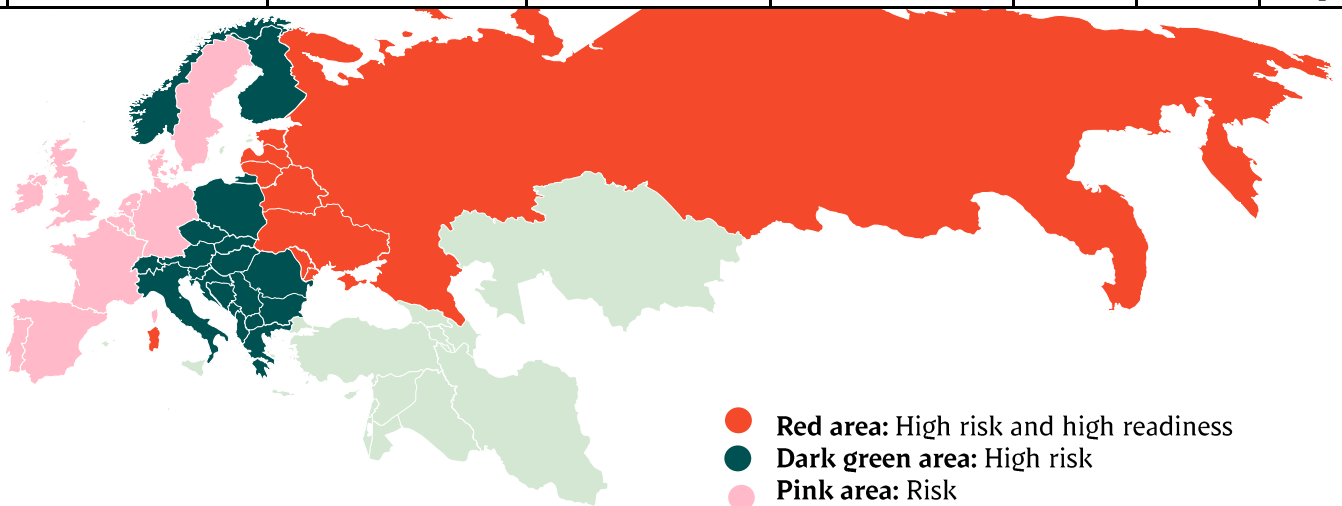

Best regards,
Danish Crown

Weekly slaughtering's Danish Crown Essen

Week	2022	2021
1	61.376	63856
2	66.279	62474
3	66.098	62901
4	61.128	63648
5	41543	62280
6	54.500	61.404
7	66.544	62.697
8	63.797	64.376
9	61.020	60.006
10	59.030	60.090
11	63.200	57.586
12	63.180	62.295
13	62.414	55.569
14	52.963	53.423
15	45.486	63.548
16	61.518	58.421
17	58.538	55.717
18	59.614	60.384
19	59.301	50.877
20	49.923	62.542
21	60.634	52.670
22	49.660	62.469
23	61.778	59.450
24	62.361	61.404
25		57.500
26	62.168	51.933

Week	2021	
27	58.795	44.797
28	58.856	38.123
29	57.990	49.868
30	56.234	57.500
31	56.165	50.774
32	55.716	51.559
33	55.985	54.798
34	56.548	56.360
35	58.154	55.882
36	56.373	53.994
37	57.704	56.642
38	57.691	61.393
39	52.245	60.221
40	50.297	61.393
41	59.149	61.412
42	57.650	38.584
43	60.840	36.007
44	49.755	57.760
45	60.156	63.622
46	61.330	55.005
47	60.860	55.643
48	56.192	60.675
49	57.575	60.604
50		63.160
51		47.352
52		45.190
53		
Average (week)		56.689
Total (year)		2.947.838
Change (week)		-3,79%

Best regards,
Danish Crown

African swine fever

The EU Commission's reporting system for African swine fever for EU countries and

	Period		Year to date		2021		20
	Nov. 19th - Nov. 25th		January 1 st - Nov. 25th		Pigs	Wild boars	Pigs
	Pigs	Wild boars	Pigs	Wild boars	Pigs	Wild boars	Pigs
		2		47	1	67	
		22	6	825	2	338	3
		23	16	286		238	3
		126	14	1,924	124	3,023	103
		2	4	249	1	14	
			5	2	13	3	23
		1		1			
	1		313	428	1,648	1,019	1,008
		11		528		2,568	
			2	319	6	318	19
		12	5	509	11	1,622	17
	2	3	102	117	33	71	15
	2		13	3	1		2
			29	9			
		78	3	1,553	4	2,431	
							1