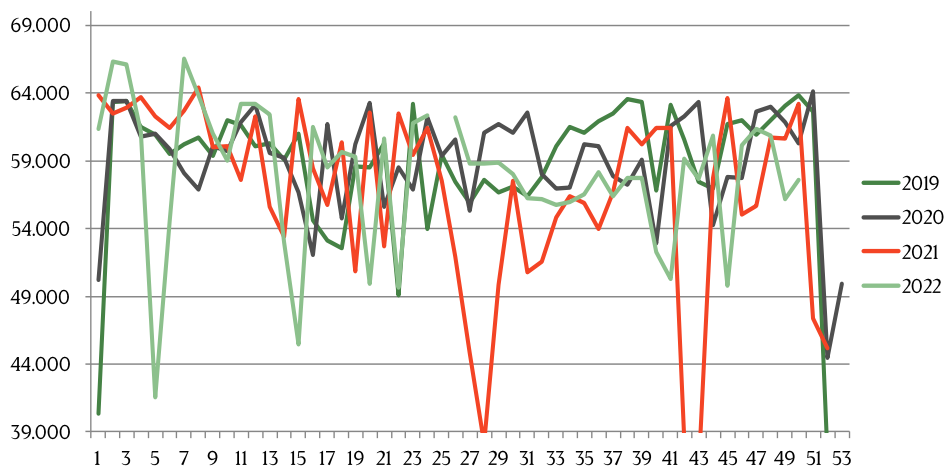

Weekly slaughtering's Danish Crown Essen

Week	2022	2021
1	61.376	63856
2	66.279	62474
3	66.098	62901
4	61.128	63648
5	41543	62280
6	54.500	61.404
7	66.544	62.697
8	63.797	64.376
9	61.020	60.006
10	59.030	60.090
11	63.200	57.586
12	63.180	62.295
13	62.414	55.569
14	52.963	53.423
15	45.486	63.548
16	61.518	58.421
17	58.538	55.717
18	59.614	60.384
19	59.301	50.877
20	49.923	62.542
21	60.634	52.670
22	49.660	62.469
23	61.778	59.450
24	62.361	61.404
25		57.500
26	62.168	51.933

Week	2021	
27	58.795	44.797
28	58.856	38.123
29	57.990	49.868
30	56.234	57.500
31	56.165	50.774
32	55.716	51.559
33	55.985	54.798
34	56.548	56.360
35	58.154	55.882
36	56.373	53.994
37	57.704	56.642
38	57.691	61.393
39	52.245	60.221
40	50.297	61.393
41	59.149	61.412
42	57.650	38.584
43	60.840	36.007
44	49.755	57.760
45	60.156	63.622
46	61.330	55.005
47	60.860	55.643
48	56.192	60.675
49	57.575	60.604
50		63.160
51		47.352
52		45.190
53		
Average (week)		56.689
Total (year)		2.947.838
Change (week)		-3,79%

Best regards,
Danish Crown