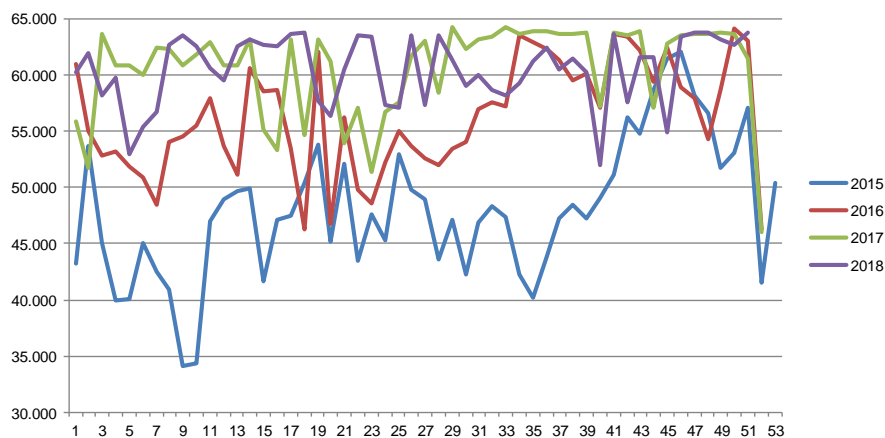

Weekly slaughtering's Danish Crown Essen

Week	2018	2017	2016
1	56.737	55.941	61.008
2	62.716	51.750	55.082
3	63.596	63.697	52.807
4	62.579	60.900	53.237
5	60.584	60.849	51.815
6	59.507	60.034	50.912
7	62.597	62.439	48.411
8	63.178	62.356	54.099
9	62.731	60.854	54.564
10	62.555	61.852	55.520
11	63.673	62.925	57.931
12	63.832	60.855	53.690
13	57.666	60.885	51.129
14	56.402	63.124	60.589
15	60.480	55.147	58.608
16	63.566	53.305	58.646
17	63.393	63.211	53.508
18	57.370	54.697	46.260
19	57.111	63.208	62.129
20	63.484	61.278	46.814
21	57.400	53.958	56.222
22	63.529	57.051	49.798
23	61.383	51.432	48.579
24	59.021	56.730	52.277
25	60.077	57.586	55.088
26	58.620	61.698	53.747

Week	2018	2017	2016
27	60.288	63.096	52.567
28	61.979	58.468	51.977
29	58.152	64.235	53.498
30	59.792	62.340	54.009
31	52.909	63.228	57.008
32	55.428	63.406	57.569
33	58.217	64.249	57.230
34	59.343	63.679	63.500
35	61.192	63.894	62.909
36	62.419	63.887	62.374
37	60.560	63.630	61.328
38	61.439	63.653	59.540
39	60.210	63.847	60.082
40	51.964	57.194	57.049
41	63.697	63.846	63.693
42	57.580	63.544	63.445
43	61.566	63.895	62.265
44	54.946	57.086	59.466
45	63.462	62.761	62.394
46	63.786	63.598	58.916
47	63.817	63.642	57.902
48	63.222	63.704	54.257
49	62.646	63.813	58.725
50	63.754	63.709	64.147
51	60.394	61.524	63.091
52	43.394	46.076	46.280
53			
Average (week)	60.191	60.649	56.302
Total (year)	3.129.943	3.153.766	2.927.691
Change (week)	-0,76%	7,72%	17,23%

Best regards
Danish Crown