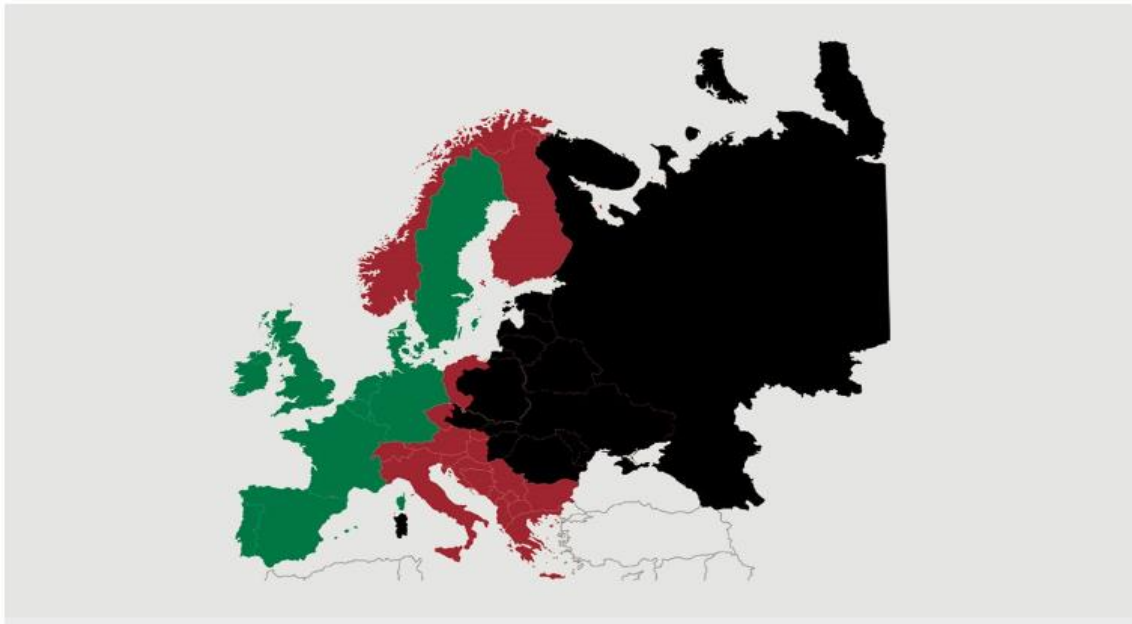

Best regards  
Danish Crown

## African swine fever

The EU Commission's reporting system for African swine fever for EU countries and Ukraine has been updated until 9<sup>th</sup> of December

Country	Period		Year to date	
	December 2nd - December 9th		January 1 <sup>st</sup> – December 9th	
	Pigs	Wild boars	Pigs	Wild boars
Estonia		5		220
Latvia		21	10	652
Lithuania		25	51	1.386
Poland		65	109	2.289
Italy			10	49
Ukraine	3	1	104	39
Czech Republic				28
Romania	6	8	1.147	142
Hungary		16		91
Bulgaria			1	4
Belgium		20		128
<b>Total</b>	<b>9</b>	<b>161</b>	<b>1.432</b>	<b>5.028</b>

Black area: High risk and high readiness

Red area: High risk

Green area: Risk

Best regards  
Danish Crown

## African swine fever outbreaks in China

Outbreaks	Cities/Regions
1st outbreak	Shenyang
2nd outbreak	Zhengzhou
3rd outbreak	Lianyungang
4th outbreak	Wenzhou
5th outbreak	WuhuCity
6th outbreak	Xuancheng
7th outbreak	xuancheng
8th outbreak	Wuxi
9th outbreak	Chuzhou
10th outbreak	Jiamusi
11th outbreak	Wuhu City
12th outbreak	Xuancheng
13th outbreak	Jiamusi
14th outbreak	Tongling
15th outbreak	Jilin
16th outbreak	Xilin Gol
17th outbreak	Gongzhuling