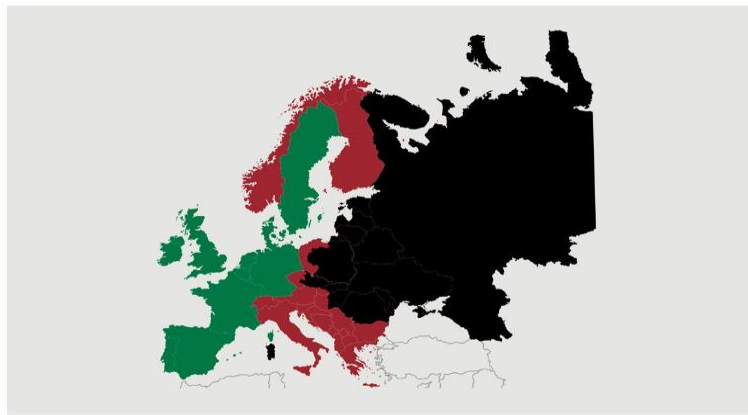

Best regards
Danish Crown

Weekly slaughtering's Danish Crown Essen

Week	2020	2019
1	50209	40.367
2	63378	63.329
3	63402	63.408
4	60747	61.468
5	61019	60.896
6	59845	59.523
7	58095	60.227
8	56897	60.695
9	60033	59.326
10	59724	62.005
11	63130	61.619
12		60.030
13		60.311
14		59.040
15		61.006
16		54.587
17		53.110
18		52.555
19		58.603
20		58.518
21		60.282
22		49.073
23		63.195
24		53.936
25		59.462
26		57.454

Best regards
Danish Crown

African swine fever

The EU Commission's reporting system for African swine fever for EU countries and Ukraine has been updated until 8th of March.

Country	Period March 1 st - March 8 th		Year to date January 1 st - March 8 th		2019		2018	
	Pigs	Wild boars	Pigs	Wild boars	Pigs	Wild boars	Pigs	Wild boars
Estonia		5		17		80		230
Latvia		3		67	1	369	10	685
Lithuania		8		58	19	464	51	1.443
Poland		166		1.099	48	2.468	109	2.438
Italy				32	1	60	10	64
Ukraine			2	3	42	11	105	41
Czech Republic								28
Romania	24	37	170	312	1.724	683	1.163	170
Hungary		170		887		1.598		138
Bulgaria	3		14	207	44	165	1	5
Slovakia		5		24	11	27		
Serbia				30	18			
Moldova		6		8				
Belgium		1		2		482		161
Greece			1					
Total	27	401	187	2.746	1.908	6.407	1.449	5.403

Black area: High risk and high readiness
 Red area: High risk
 Green area: Risk

Best regards
 Danish Crown

African swine fever outbreaks in China

Cities/Regions		
Shenyang	Harbin	Great Khinogan Mountains
Zhengzhou	Yunnan	Yulin
Lianyungang	Jinshan	Guigang
Wenzhou	Jiangxi	Chongqing
Xuancheng	Shaanxi	Bome
Wuxi	Heilongjiang	Bayi
Chuzhou	Tongzhou	Gongbo'gyamda
Jiamusi	Linfen	Urumqi
Tongling	Daitongzhuangcun	Hubei
Xilin Gol	Qianshanzhen	Shizhu
Wuhu City	Huxian	Chengmai
Jilin	Dongjiang Avenue	
Songyuan	Yongning	
Gongzhuling	Siyang	
Horqin	Jiangsu	
Hohhot	Suihua	
Yingkou	Guizhou	
Zhaotong	Sanming	
Luotian	Zhuhai	
Baojing	Jinan	
Qingyang	Jinzhou	
Wuxue	Panjin	
Sichuan	Xushui	