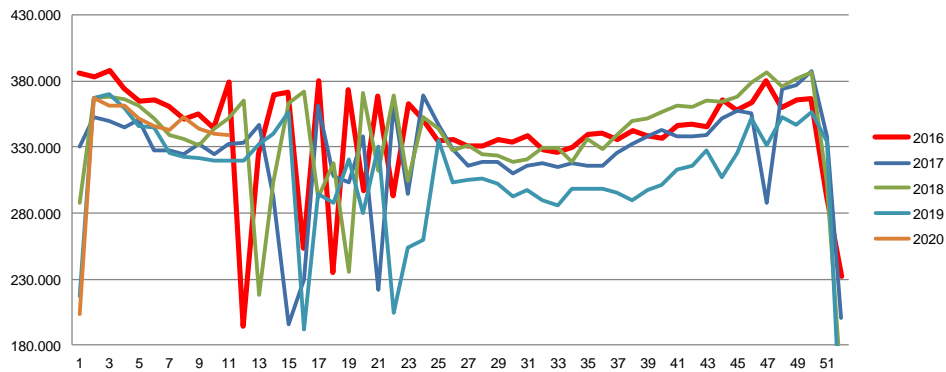

Total killings Denmark (98 % of all slaughtering's)

Week	2020	2019
1	203.768	217.081
2	367.603	367.355
3	361.313	369.764
4	361.348	359.584
5	351.634	346.402
6	345.865	344.954
7	343.499	325.222
8	352.385	322.618
9	344.474	321.585
10	340.237	319.738
11	338.985	319.738
12		320.260
13		332.764
14		340.529
15		356.482
16		192.065
17		295.046
18		287.427
19		320.386
20		280.362
21		330.707
22		204.819
23		253.658
24		260.157
25		335.424
26		303.516

Week	2020	2019
27		305.588
28		306.207
29		302.079
30		293.137
31		297.507
32		289.400
33		286.044
34		298.781
35		298.500
36		298.972
37		295.801
38		289.367
39		297.225
40		301.453
41		313.505
42		315.497
43		327.400
44		307.094
45		325.911
46		351.608
47		331.687
48		352.773
49		346.580
50		356.984
51		334.560
52		110.631
Average (week)	337.374	306.960
Total (year)	3.711.111	15.961.934

Best regards
Danish Crown