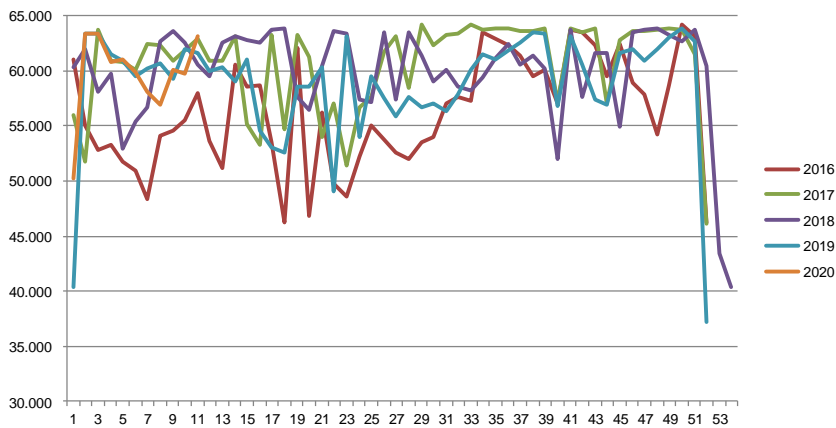

Weekly slaughtering's Danish Crown Essen

Week	2020	2019
1	50209	40.367
2	63378	63.329
3	63402	63.408
4	60747	61.468
5	61019	60.896
6	59845	59.523
7	58095	60.227
8	56897	60.695
9	60033	59.326
10	59724	62.005
11	63130	61.619
12		60.030
13		60.311
14		59.040
15		61.006
16		54.587
17		53.110
18		52.555
19		58.603
20		58.518
21		60.282
22		49.073
23		63.195
24		53.936
25		59.462
26		57.454

Week	2020	2019
27		55.853
28		57.615
29		56.638
30		57.069
31		56.393
32		57.813
33		60.073
34		61.488
35		61.071
36		61.898
37		62.502
38		63.527
39		63.325
40		56.780
41		63.150
42		60.543
43		57.436
44		56.962
45		61.664
46		61.984
47		60.934
48		61.976
49		63.046
50		63.812
51		62.634
52		37.264
Average (week)	59.680	58.798
Total (year)	656.479	3.057.475
Change (week)	1,50%	-2,32%

Best regards
Danish Crown