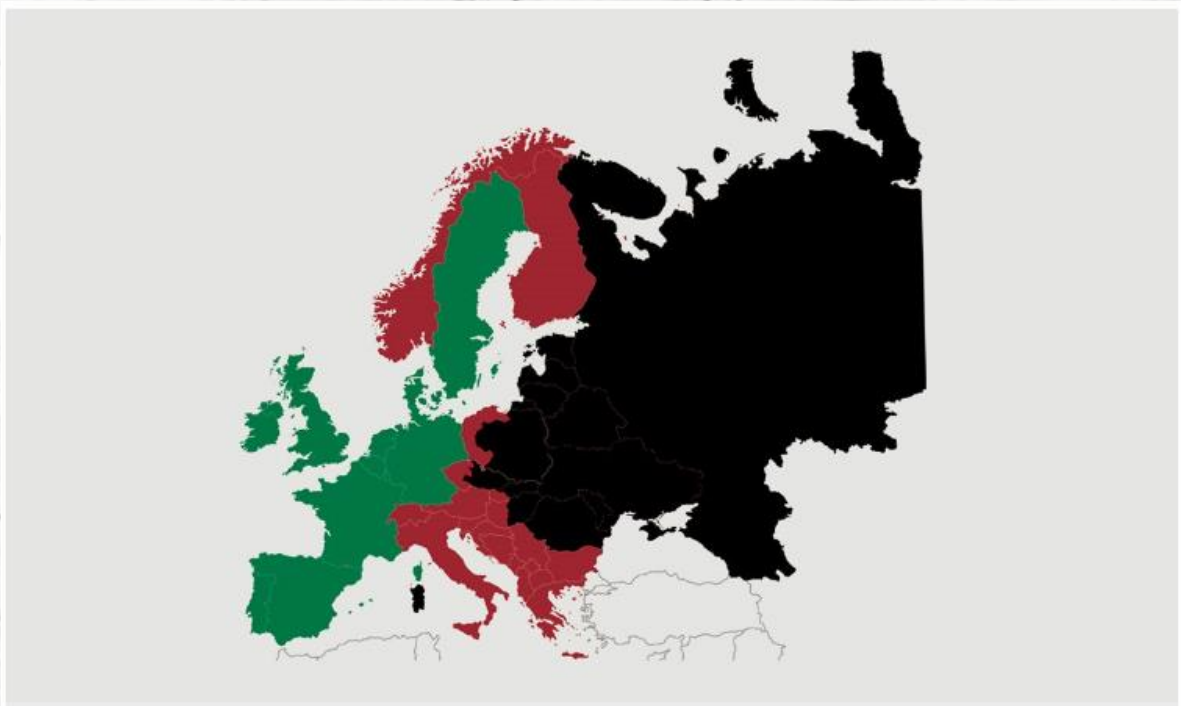

Best regards
Danish Crown

Weekly slaughtering's Danish Crown Essen

Week	2018	2017	2016
1	56.737	55.941	61.008
2	62.716	51.750	55.082
3	63.596	63.697	52.807
4	62.579	60.900	53.237
5	60.584	60.849	51.815
6	59.507	60.034	50.912
7	62.597	62.439	48.411
8	63.178	62.356	54.099
9	62.731	60.854	54.564
10	62.555	61.852	55.520
11	63.673	62.925	57.931
12	63.832	60.855	53.690
13	57.666	60.885	51.129
14	56.402	63.124	60.589
15	60.480	55.147	58.608
16	63.566	53.305	58.646
17	63.393	63.211	53.508
18	57.370	54.697	46.260
19	57.111	63.208	62.129
20		61.278	46.814
21		53.958	56.222
22		57.051	49.798
23		51.432	48.579
24		56.730	52.277
25		57.586	55.088
26		61.698	53.747

Week	2018	2017	2016
27		63.096	52.567
28		58.468	51.977
29		64.235	53.498
30		62.340	54.009
31		63.228	57.008
32		63.406	57.569
33		64.249	57.230
34		63.679	63.500
35		63.894	62.909
36		63.887	62.374
37		63.630	61.328
38		63.653	59.540
39		63.847	60.082
40		57.194	57.049
41		63.846	63.693
42		63.544	63.445
43		63.895	62.265
44		57.086	59.466
45		62.761	62.394
46		63.598	58.916
47		63.642	57.902
48		63.704	54.257
49		63.813	58.725
50		63.709	64.147
51		61.524	63.091
52		46.076	46.280
53			
Average (week)	61.067	60.649	56.302
Total (year)	1.160.273	3.153.766	2.927.691
Change (week)	0,69%	7,72%	17,23%

Best regards
Danish Crown

African swine fever

The EU Commission's reporting system for African swine fever for EU countries and Ukraine has been updated until 6th of May.

Country	Period April 29 th – May 6 th		Year to date January 1 st – May 6 th	
	Pigs	Wild boars	Pigs	Wild boars
<u>Estonia</u>				154
<u>Latvia</u>		5		306
<u>Lithuania</u>		14		831
<u>Poland</u>		22	4	1158
<u>Italy</u>			2	24
<u>Ukraine</u>	1	1	24	27
<u>Czech republic</u>				28
<u>Romania</u>			3	
<u>Hungary</u>		3		4

Black area: High risk and high readiness

Red area: High risk

Green area: Risk

Best regards
Danish Crown