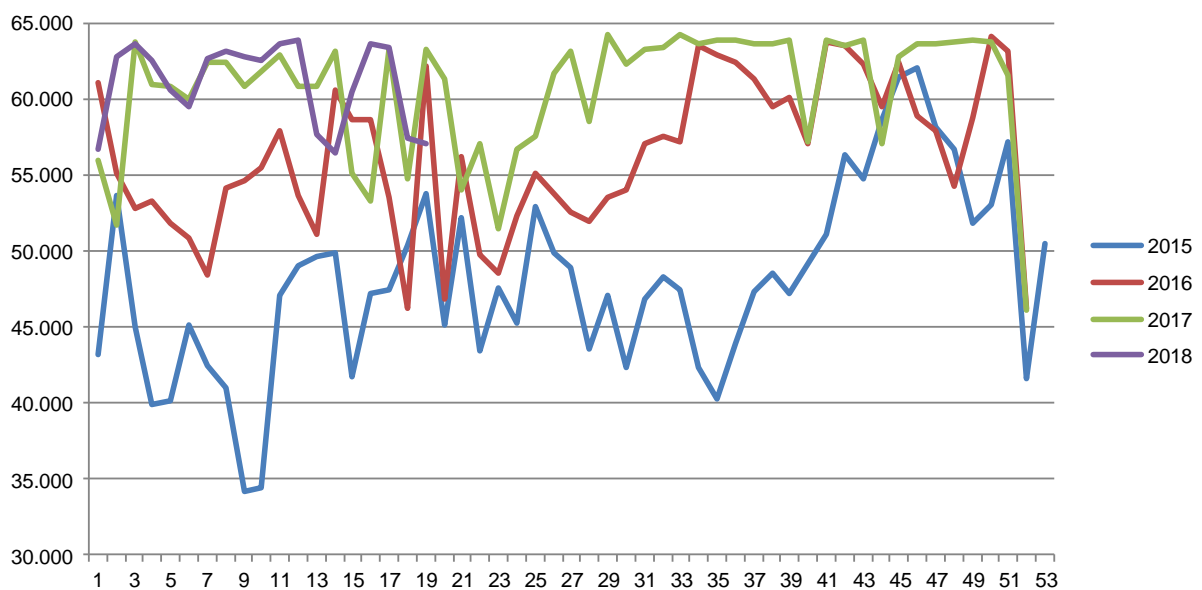

Weekly slaughtering's Danish Crown Essen

Week	2018	2017	2016
1	56.737	55.941	61.008
2	62.716	51.750	55.082
3	63.596	63.697	52.807
4	62.579	60.900	53.237
5	60.584	60.849	51.815
6	59.507	60.034	50.912
7	62.597	62.439	48.411
8	63.178	62.356	54.099
9	62.731	60.854	54.564
10	62.555	61.852	55.520
11	63.673	62.925	57.931
12	63.832	60.855	53.690
13	57.666	60.885	51.129
14	56.402	63.124	60.589
15	60.480	55.147	58.608
16	63.566	53.305	58.646
17	63.393	63.211	53.508
18	57.370	54.697	46.260
19	57.111	63.208	62.129
20		61.278	46.814
21		53.958	56.222
22		57.051	49.798
23		51.432	48.579
24		56.730	52.277
25		57.586	55.088
26		61.698	53.747

Week	2018	2017	2016
27		63.096	52.567
28		58.468	51.977
29		64.235	53.498
30		62.340	54.009
31		63.228	57.008
32		63.406	57.569
33		64.249	57.230
34		63.679	63.500
35		63.894	62.909
36		63.887	62.374
37		63.630	61.328
38		63.653	59.540
39		63.847	60.082
40		57.194	57.049
41		63.846	63.693
42		63.544	63.445
43		63.895	62.265
44		57.086	59.466
45		62.761	62.394
46		63.598	58.916
47		63.642	57.902
48		63.704	54.257
49		63.813	58.725
50		63.709	64.147
51		61.524	63.091
52		46.076	46.280
53			
Average (week)	61.067	60.649	56.302
Total (year)	1.160.273	3.153.766	2.927.691
Change (week)	0,69%	7,72%	17,23%

Best regards
Danish Crown