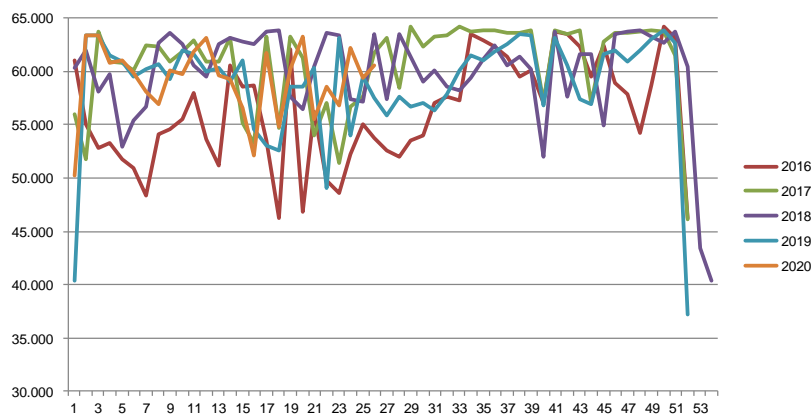

Weekly slaughtering's Danish Crown Essen

Week	2020	2019
1	50.209	40.367
2	63.378	63.329
3	63.402	63.408
4	60.747	61.468
5	61.019	60.896
6	59.845	59.523
7	58.095	60.227
8	56.897	60.695
9	60.033	59.326
10	59.724	62.005
11	61.817	61.619
12	63.130	60.030
13	59.585	60.311
14	59.247	59.040
15	56.629	61.006
16	52.081	54.587
17	61.680	53.110
18	54.760	52.555
19	60.222	58.603
20	63.225	58.518
21	55.570	60.282
22	58.517	49.073
23	56.849	63.195
24	62.218	53.936
25	59.332	59.462
26	60.534	57.454

Week	2020	2019
27		55.853
28		57.615
29		56.638
30		57.069
31		56.393
32		57.813
33		60.073
34		61.488
35		61.071
36		61.898
37		62.502
38		63.527
39		63.325
40		56.780
41		63.150
42		60.543
43		57.436
44		56.962
45		61.664
46		61.984
47		60.934
48		61.976
49		63.046
50		63.812
51		62.634
52		37.264
Average (week)	59.183	58.798
Total (year)	1.538.745	3.057.475
Change (week)	0,65%	-2,32%

Best regards
Danish Crown