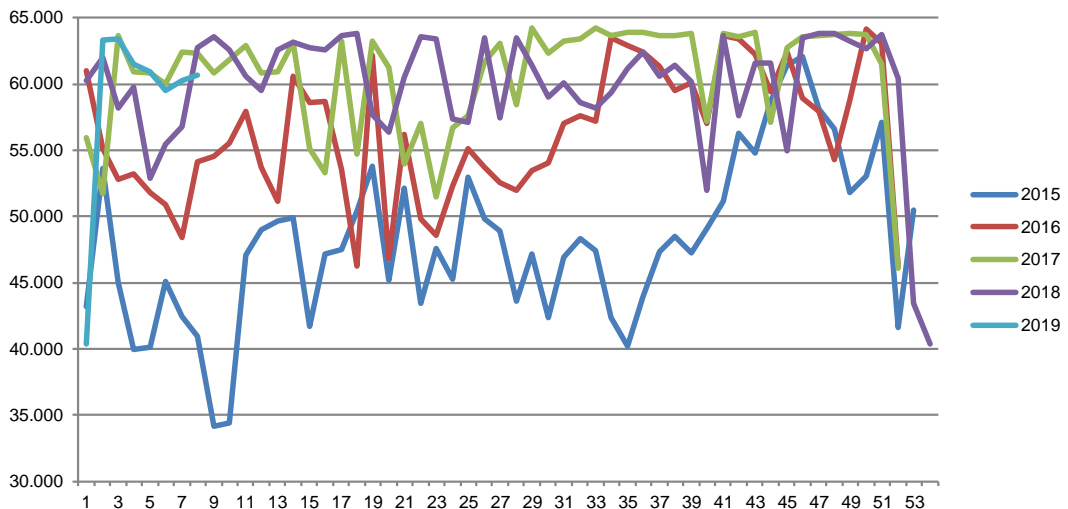

Weekly slaughtering's Danish Crown Essen

Week	2019	2018
1	40.367	56.737
2	63.329	62.716
3	63.408	63.596
4	61.468	62.579
5	60.896	60.584
6	59.523	59.507
7	60.227	62.597
8	60.695	63.178
9		62.731
10		62.555
11		63.673
12		63.832
13		57.666
14		56.402
15		60.480
16		63.566
17		63.393
18		57.370
19		57.111
20		63.484
21		57.400
22		63.529
23		61.383
24		59.021
25		60.077
26		58.620

Week	2019	2018
27		60.288
28		61.979
29		58.152
30		59.792
31		52.909
32		55.428
33		58.217
34		59.343
35		61.192
36		62.419
37		60.560
38		61.439
39		60.210
40		51.964
41		63.697
42		57.580
43		61.566
44		54.946
45		63.462
46		63.786
47		63.817
48		63.222
49		62.646
50		63.754
51		60.394
52		43.394
53		
Average (week)	58.739	60.191
Total (year)	469.913	3.129.943
Change (week)	-2,41%	-0,76%

DANISH CROWN