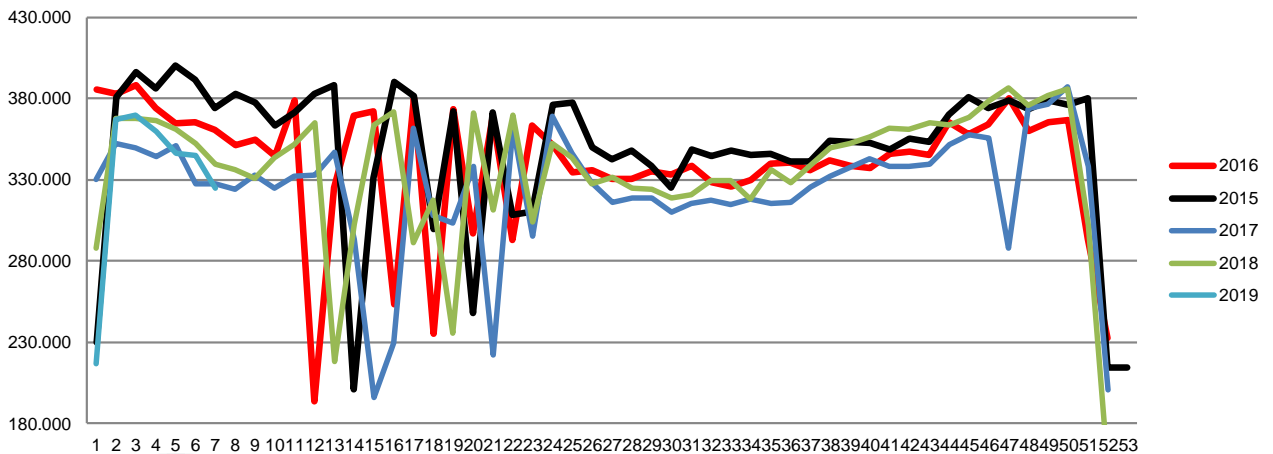

Total killings Denmark (98 % of all slaughtering's)

Week	2019	2018
1	217.081	287.789
2	367.355	367.703
3	369.764	368.047
4	359.584	366.312
5	346.402	361.495
6	344.954	352.145
7	325.222	339.607
8		336.613
9		331.154
10		343.691
11		351.578
12		365.200
13		218.444
14		303.033
15		363.829
16		371.945
17		291.607
18		317.876
19		235.481
20		371.516
21		311.691
22		369.643
23		304.448
24		352.632
25		343.770
26		327.658

Week	2019	2018
27		331.814
28		325.072
29		324.018
30		318.614
31		321.250
32		329.917
33		329.555
34		318.566
35		336.158
36		328.251
37		338.962
38		349.571
39		352.234
40		356.258
41		361.609
42		360.885
43		364.912
44		364.067
45		368.260
46		378.509
47		386.643
48		376.153
49		381.869
50		386.215
51		302.451
52		151.352
53		
Average (week)	332.909	336.501
Total (year)	2.330.362	17.498.072

Best regards
Danish Crown