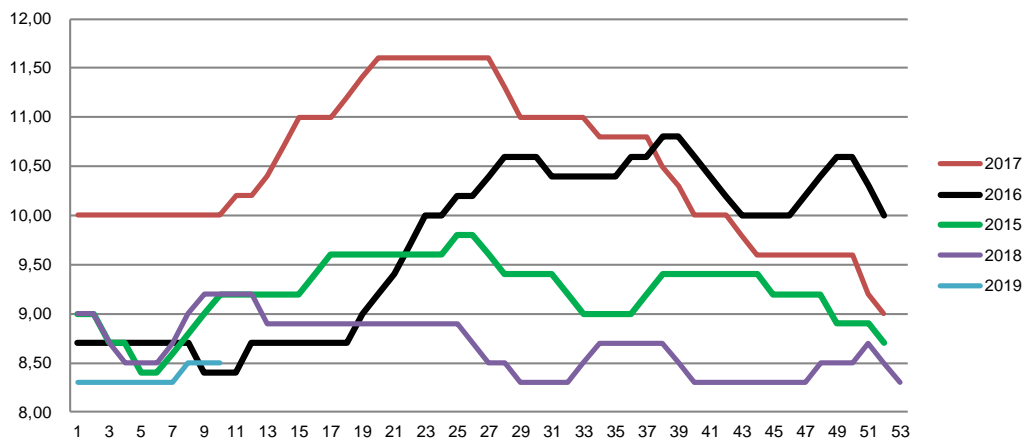

Weekly pig price – Danish Crown

Week	2019	2018
1	8,30	9,00
2	8,30	9,00
3	8,30	8,70
4	8,30	8,50
5	8,30	8,50
6	8,30	8,50
7	8,50	8,70
8	8,50	9,00
9	8,50	9,20
10	8,50	9,20
11		9,20
12		9,20
13		8,90
14		8,90
15		8,90
16		8,90
17		8,90
18		8,90
19		8,90
20		8,90
21		8,90
22		8,90
23		8,90
24		8,90
25		8,90
26		8,70

Week	2019	2018
27		8,50
28		8,50
29		8,30
30		8,30
31		8,30
32		8,30
33		8,50
34		8,70
35		8,70
36		8,70
37		8,70
38		8,70
39		8,50
40		8,30
41		8,30
42		8,30
43		8,30
44		8,30
45		8,30
46		8,30
47		8,50
48		8,50
49		8,50
50		8,70
51		8,50
52		8,30
Average (week)	8,38	8,67

Best regards
Danish Crown