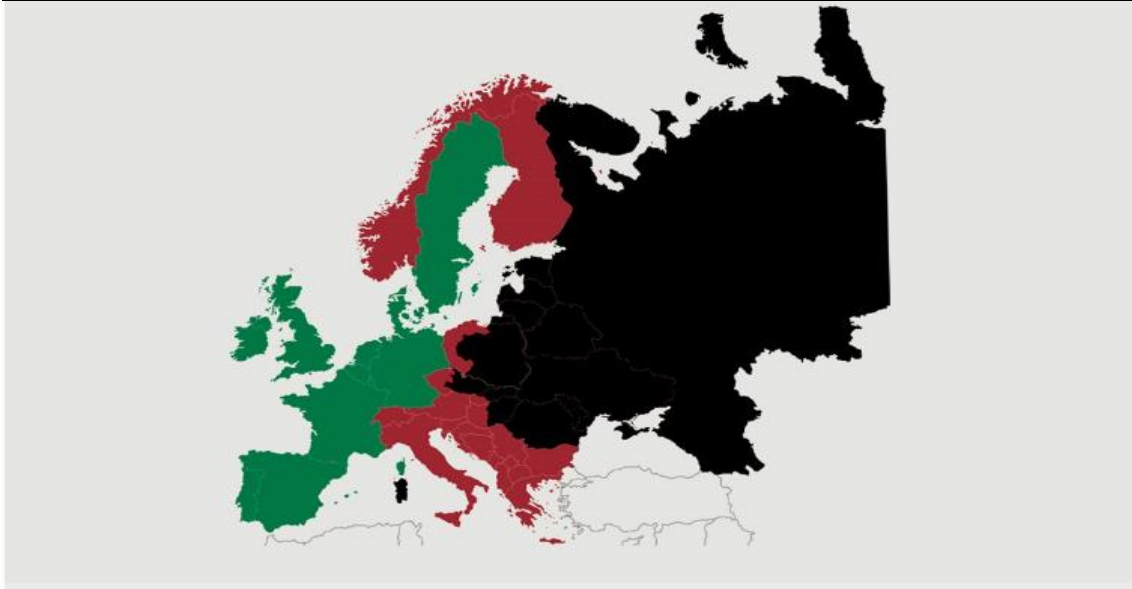

DANISH CROWN

## African swine fever

The EU Commission's reporting system for African swine fever for EU countries and Ukraine has been updated until 17<sup>th</sup> of February

| Country        | Period                        |            | Year to date                            |              |
|----------------|-------------------------------|------------|---|--------------|
|                | February 10th - February 17th |            | January 1 <sup>st</sup> – February 17th |              |
|                | Pigs                          | Wild boars | Pigs                                    | Wild boars   |
| Estonia        |                               | 7          |   | 38           |
| Latvia         |                               | 5          |   | 107          |
| Lithuania      |                               | 8          |   | 98           |
| Poland         |                               | 38         | 1                                       | 372          |
| Italy          | 1                             | 4          | 1                                       | 16           |
| Ukraine        |                               | 1          | 6                                       | 3            |
| Czech Republic |                               |            |   |              |
| Romania        | 5                             | 20         | 49                                      | 95           |
| Hungary        |                               | 62         |   | 187          |
| Bulgaria       |                               | 1          |   | 1            |
| Belgium        |                               | 27         |   | 132          |
| <b>Total</b>   | <b>6</b>                      | <b>173</b> | <b>57</b>                               | <b>1.049</b> |

Black area: High risk and high readiness

Red area: High risk

Green area: Risk

Best regards  
Danish Crown