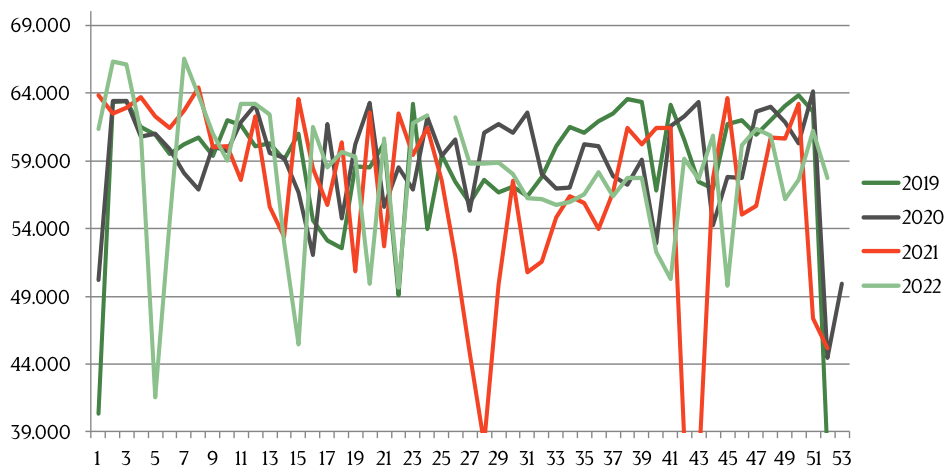

Weekly slaughtering's Danish Crown Essen

Week	2022	2021
1	61.376	63856
2	66.279	62474
3	66.098	62901
4	61.128	63648
5	41543	62280
6	54.500	61.404
7	66.544	62.697
8	63.797	64.376
9	61.020	60.006
10	59.030	60.090
11	63.200	57.586
12	63.180	62.295
13	62.414	55.569
14	52.963	53.423
15	45.486	63.548
16	61.518	58.421
17	58.538	55.717
18	59.614	60.384
19	59.301	50.877
20	49.923	62.542
21	60.634	52.670
22	49.660	62.469
23	61.778	59.450
24	62.361	61.404
25		57.500
26	62.168	51.933

Week	2021
27	58.795
28	58.856
29	57.990
30	56.234
31	56.165
32	55.716
33	55.985
34	56.548
35	58.154
36	56.373
37	57.704
38	57.691
39	52.245
40	50.297
41	59.149
42	57.650
43	60.840
44	49.755
45	60.156
46	61.330
47	60.860
48	56.192
49	57.575
50	61.188
51	57.719
52	45.190
53	
Average (week)	56.689
Total (year)	2.947.838
Change (week)	-3,79%

Best regards,
Danish Crown