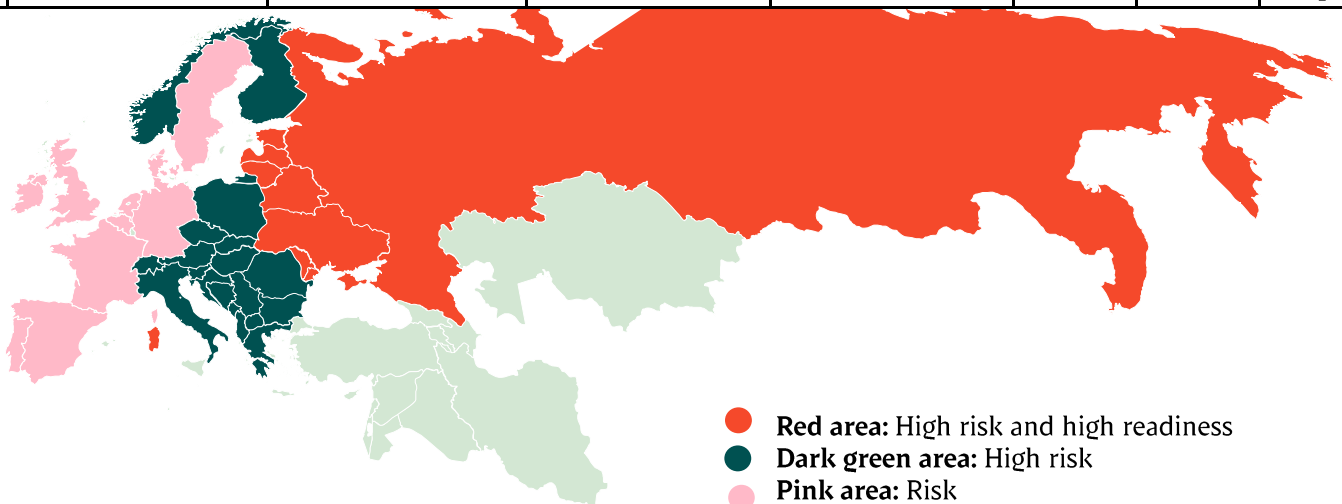

Best regards,
Danish Crown

Weekly slaughtering's Danish Crown Essen

Week	2022	2021
1	61.376	63856
2	66.279	62474
3	66.098	62901
4	61.128	63648
5	41543	62280
6	54.500	61.404
7	66.544	62.697
8	63.797	64.376
9	61.020	60.006
10	59.030	60.090
11	63.200	57.586
12	63.180	62.295
13	62.414	55.569
14	52.963	53.423
15	45.486	63.548
16	61.518	58.421
17	58.538	55.717
18	59.614	60.384
19	59.301	50.877
20	49.923	62.542
21	60.634	52.670
22	49.660	62.469
23	61.778	59.450
24	62.361	61.404
25		57.500
26	62.168	51.933

Week	2021
27	58.795
28	58.856
29	57.990
30	56.234
31	56.165
32	55.716
33	55.985
34	56.548
35	58.154
36	56.373
37	57.704
38	57.691
39	52.245
40	50.297
41	59.149
42	57.650
43	60.840
44	49.755
45	60.156
46	61.330
47	60.860
48	56.192
49	57.575
50	61.188
51	57.719
52	45.190
53	
Average (week)	56.689
Total (year)	2.947.838
Change (week)	-3,79%

Best regards,
Danish Crown

African swine fever

The EU Commission's reporting system for African swine fever for EU countries and

	Period Dec. 6th - Dec. 10th		Year to date January 1 st - Dec. 10th		2021		2020
	Pigs	Wild boars	Pigs	Wild boars	Pigs	Wild boars	Pigs
		5		53	1	67	
		23	6	874	2	338	3
		2	16	300		238	3
		32	14	2.012	124	3.023	103
		3	4	257	1	14	
	1		7	2	13	3	23
				1			
	3	9	321	447	1.648	1.019	1.008
		7		535		2.568	
		32	2	351	6	318	19
		12	5	540	11	1.622	17
	1	10	103	127	33	71	15
			13	3	1		2
			30	9			
		6	3	1.570	4	2.431	
							1

Best regards,
Danish Crown

African swine fever outbreaks in China

Cities/Regions		
Shenyang	Harbin	Great Khinogan Mountains
Zhengzhou	Yunnan	Yulin
Lianyungang	Jinshan	Guigang
Wenzhou	Jiangxi	Chongqing
Xuancheng	Shaanxi	Bome
Wuxi	Heilongjiang	Bayi
Chuzhou	Tongzhou	Gongbo'gyamda
Jiamusi	Linfen	Urumqi
Tongling	Daitongzhuangcun	Hubei
Xilin Gol	Qianshanzhen	Shizhu
Wuhu City	Huxian	Chengmai
Jilin	Dongjiang Avenue	
Songyuan	Yongning	
Gongzhuling	Siyang	
Horgin	Jiangsu	
Hohhot	Suihua	
Yingkou	Guizhou	
Zhaotong	Sanming	
Luotian	Zhuhai	
Baojing	Jinan	
Qingyang	Jinzhou	
Wuxue	Panjin	
Sichuan	Xushui	