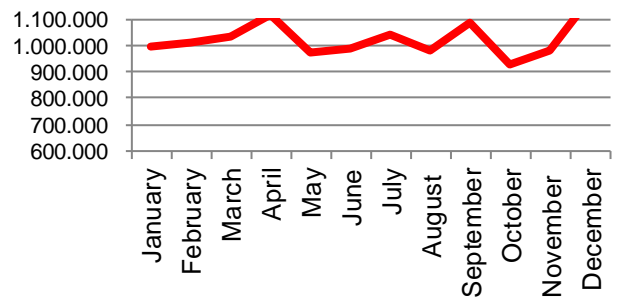

Total - 2015

2016	Piglets	Slaughter pigs	Total
January	1.201.055	21.393	1.222.448
February	924.286	24.744	949.030
March	1.150.280	24.344	1.174.624
April			
May			
June			
July			
August			
September			
October			
November			
December			
Total	3.275.621	70.481	3.346.102