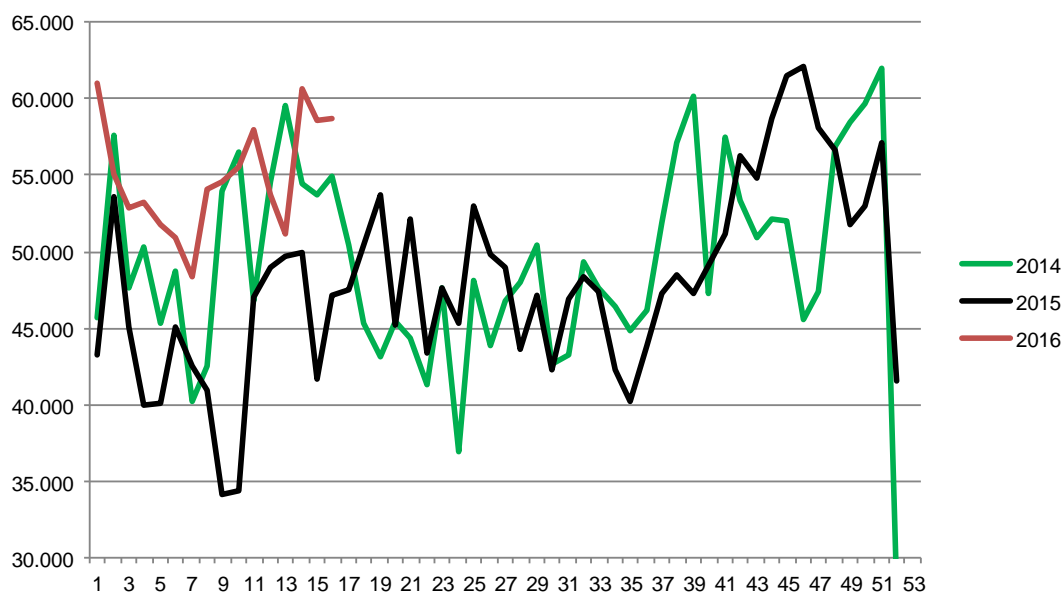

Weekly slaughtering's Danish Crown Essen

Week	2016	2015	2014
1	61.008	43.195	45.700
2	55.082	53.638	57.627
3	52.807	45.020	47.587
4	53.237	39.931	50.291
5	51.815	40.117	45.320
6	50.912	45.104	48.727
7	48.411	42.472	40.239
8	54.099	40.946	42.546
9	54.564	34.166	53.908
10	55.520	34.377	56.509
11	57.931	47.055	46.723
12	53.690	48.978	54.549
13	51.129	49.673	59.533
14	60.589	49.904	54.443
15	58.608	41.702	53.755
16	58.646	47.150	54.869
17		47.488	50.487
18		50.416	45.280
19		53.759	43.100
20		45.179	45.389
21		52.159	44.297
22		43.422	41.285
23		47.593	47.598
24		45.265	36.922
25		52.956	48.136
26		49.840	43.921

Week	2015	2014
27	48.928	46.759
28	43.582	47.950
29	47.141	50.452
30	42.317	42.692
31	46.882	43.203
32	48.324	49.375
33	47.392	47.650
34	42.320	46.411
35	40.239	44.796
36	43.894	46.174
37	47.298	51.838
38	48.522	57.162
39	47.249	60.108
40	49.104	47.249
41	51.140	57.511
42	56.284	53.302
43	54.756	50.854
44	58.676	52.169
45	61.458	52.053
46	62.096	45.584
47	58.136	47.440
48	56.648	56.897
49	51.792	58.440
50	53.040	59.646
51	57.128	61.950
52	41.578	27.955
53	50.466	
Average (week)	54.878	49.315
Total (year)	878.048	2.564.361

Best regards
Danish Crown