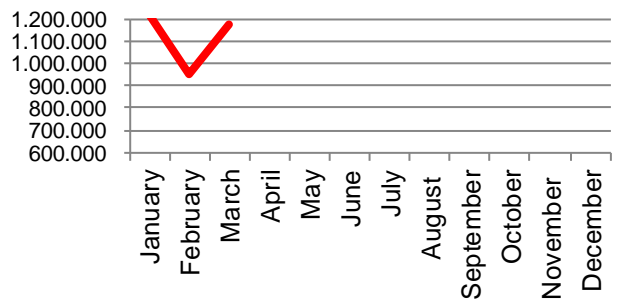

Total - 2016

Best regards
Danish Crown