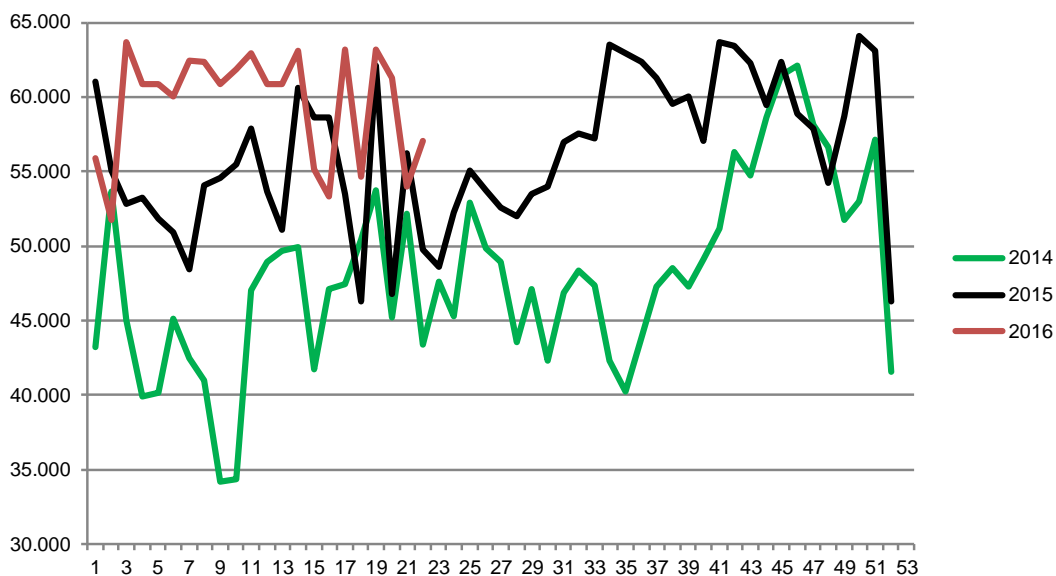

Weekly slaughtering's Danish Crown Essen

Week	2017	2016	2015
1	55.941	61.008	43.195
2	51.750	55.082	53.638
3	63.697	52.807	45.020
4	60.900	53.237	39.931
5	60.849	51.815	40.117
6	60.034	50.912	45.104
7	62.439	48.411	42.472
8	62.356	54.099	40.946
9	60.854	54.564	34.166
10	61.852	55.520	34.377
11	62.925	57.931	47.055
12	60.855	53.690	48.978
13	60.885	51.129	49.673
14	63.124	60.589	49.904
15	55.147	58.608	41.702
16	53.305	58.646	47.150
17	63.211	53.508	47.488
18	54.697	46.260	50.416
19	63.208	62.129	53.759
20	61.278	46.814	45.179
21	53.958	56.222	52.159
22	57.051	49.798	43.422
23		48.579	47.593
24		52.277	45.265
25		55.088	52.956
26		53.747	49.840

Week	2017	2016	2015
27		52.567	48.928
28		51.977	43.582
29		53.498	47.141
30		54.009	42.317
31		57.008	46.882
32		57.569	48.324
33		57.230	47.392
34		63.500	42.320
35		62.909	40.239
36		62.374	43.894
37		61.328	47.298
38		59.540	48.522
39		60.082	47.249
40		57.049	49.104
41		63.693	51.140
42		63.445	56.284
43		62.265	54.756
44		59.466	58.676
45		62.394	61.458
46		58.916	62.096
47		57.902	58.136
48		54.257	56.648
49		58.725	51.792
50		64.147	53.040
51		63.091	57.128
52		46.280	41.578
53			50.466
Average (week)	59.560	56.302	48.073
Total (year)	1.310.316	2.927.691	2.497.429
Change (week)	5,79%	17,12%	-2,52%

Best regards
Danish Crown