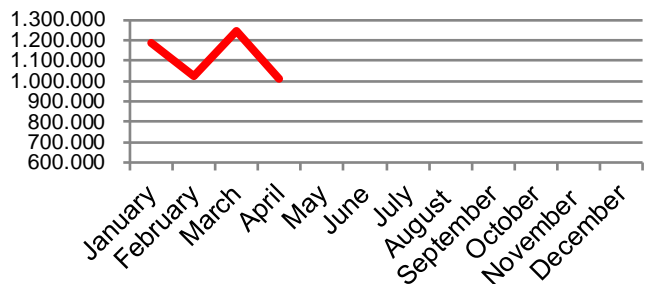

Total - 2017