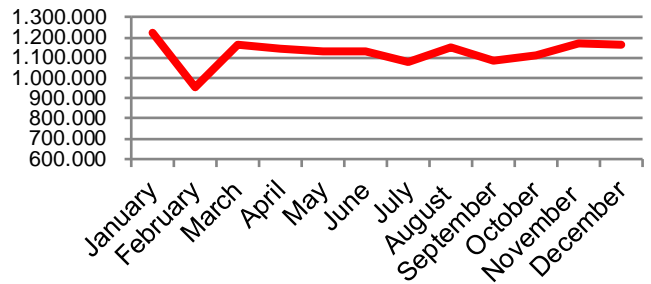

Total - 2016

2017	Piglets	Slaughter pigs	Total
January	1.170.156	19.295	1.189.451
February	1.008.499	17.557	1.026.056
March	1.222.582	21.108	1.243.690
April	985.463	25.803	1.011.266
May			
June			
July			
August			
September			
October			
November			
December			
Total	4.386.700	83.763	4.470.463