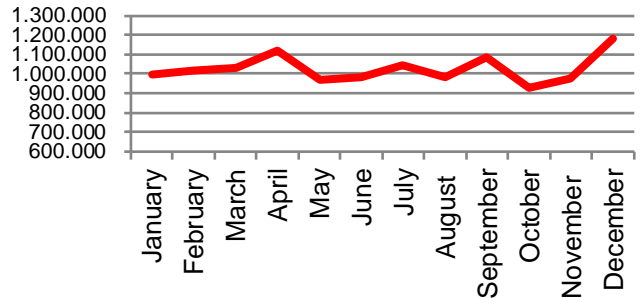

Export of live pigs (piglets and slaughter pigs)

2015	Piglets	Slaughter pigs	Total
January	962.172	32.252	994.424
February	976.858	36.996	1.013.854
March	996.913	34.920	1.031.833
April	1.090.112	29.954	1.120.066
May	947.452	22.402	969.854
June	954.462	31.475	985.937
July	1.019.331	24.209	1.043.540
August	955.796	26.483	982.279
September	1.055.464	28.311	1.083.775
October	905.318	24.772	930.090
November	959.721	18.991	978.712
December	1.151.450	28.007	1.179.457
Total	11.975.049	338.772	12.313.821

Total - 2015

2016	Piglets	Slaughter pigs	Total
January	1.201.705	21.393	1.223.098
February	927.147	27.901	955.048
March	1.147.661	19.722	1.167.383
April	1.116.337	26.924	1.143.261
May	1.111.458	20.435	1.131.893
June	1.089.042	40.518	1.129.560
July	1.054.711	22.733	1.077.444
August	1.134.108	19.599	1.153.707
September	1.064.266	18.846	1.083.112
October	1.090.550	17.964	1.108.514
November	1.154.396	17.414	1.171.810
December	1.142.581	22.942	1.165.523
Total	13.233.962	276.391	13.510.353