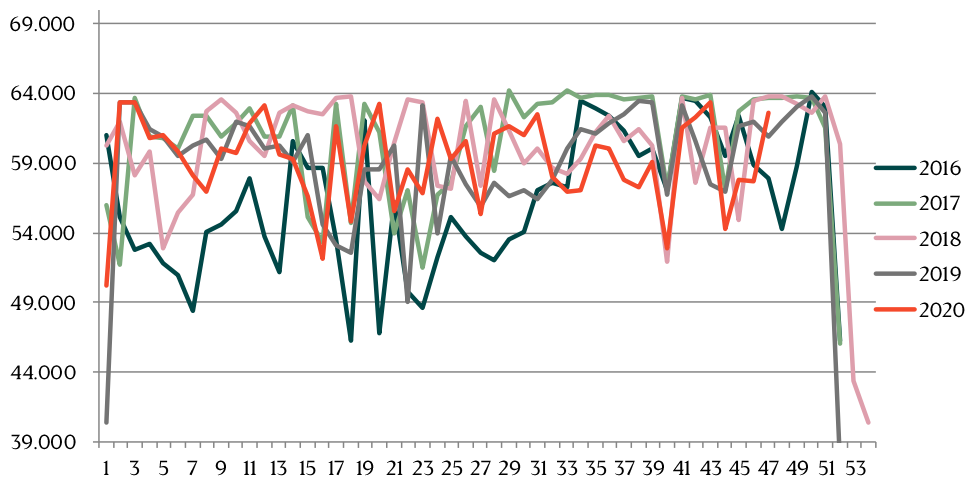

Weekly slaughtering's Danish Crown Essen

Week	2020	2019
1	50.209	40.367
2	63.378	63.329
3	63.402	63.408
4	60.747	61.468
5	61.019	60.896
6	59.845	59.523
7	58.095	60.227
8	56.897	60.695
9	60.033	59.326
10	59.724	62.005
11	61.817	61.619
12	63.130	60.030
13	59.585	60.311
14	59.247	59.040
15	56.629	61.006
16	52.081	54.587
17	61.680	53.110
18	54.760	52.555
19	60.222	58.603
20	63.225	58.518
21	55.570	60.282
22	58.517	49.073
23	56.849	63.195
24	62.218	53.936
25	59.332	59.462
26	60.534	57.454

Week	2020	2019
27	55.300	55.853
28	61.076	57.615
29	61.663	56.638
30	61.043	57.069
31	62.529	56.393
32	58.016	57.813
33	56.966	60.073
34	57.021	61.488
35	60.226	61.071
36	60.086	61.898
37	57.850	62.502
38	57.241	63.527
39	59.037	63.325
40	52.913	56.780
41	61.570	63.150
42	62.290	60.543
43	63.361	57.436
44	54.244	56.962
45	57.791	61.664
46	57.701	61.984
47	62.613	60.934
48		61.976
49		63.046
50		63.812
51		62.634
52		37.264
Average (week)	59.134	58.798
Total (year)	2.779.282	3.057.475
Change (week)	0,57%	-2,32%

Best regards,
Danish Crown