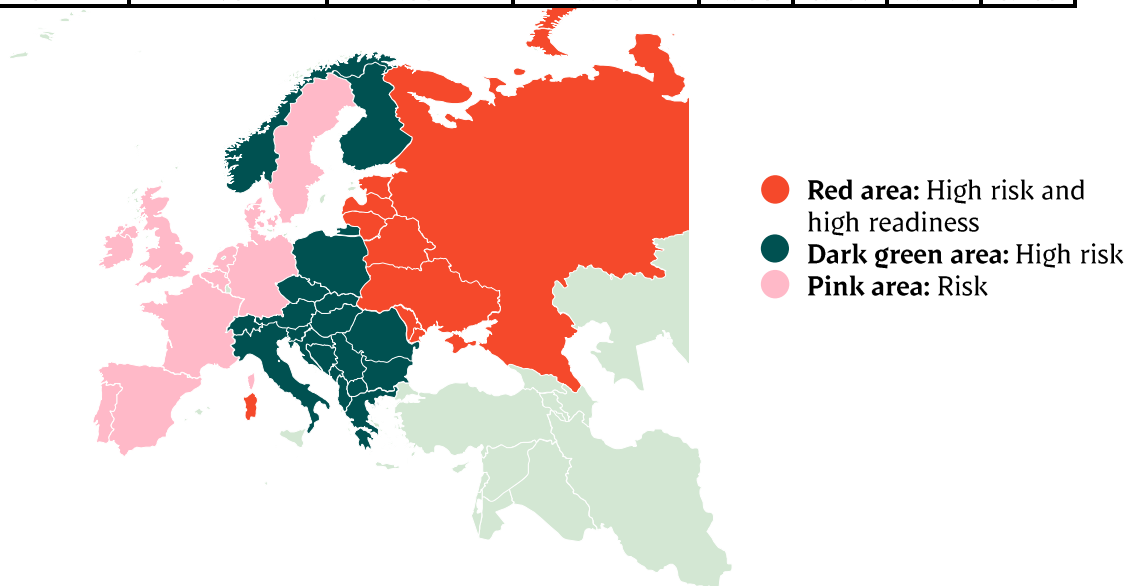

Best regards,
Danish Crown

Weekly slaughtering's Danish Crown Essen

Week	2020	2019
1	50.209	40.367
2	63.378	63.329
3	63.402	63.408
4	60.747	61.468
5	61.019	60.896
6	59.845	59.523
7	58.095	60.227
8	56.897	60.695
9	60.033	59.326
10	59.724	62.005
11	61.817	61.619
12	63.130	60.030
13	59.585	60.311
14	59.247	59.040
15	56.629	61.006
16	52.081	54.587
17	61.680	53.110
18	54.760	52.555
19	60.222	58.603
20	63.225	58.518
21	55.570	60.282
22	58.517	49.073
23	56.849	63.195
24	62.218	53.936
25	59.332	59.462
26	60.534	57.454

Best regards,
Danish Crown

African swine fever

The EU Commission's reporting system for African swine fever for EU countries and Ukraine has been updated until 15th of November.

Period November 9 th - November 15 th		Year to date January 1 st – November 15 th		2019		2018	
Piġs	Wild boars	Piġs	Wild boars	Piġs	Wild boars	Piġs	Wild boars
	3		60		80		230
	7	3	259	1	369	10	685
	3	3	196	19	464	51	1.443
	64	103	3.570	48	2.468	109	2.438
	4		35	1	60	10	64
		19	4	42	11	105	41
							28
23	19	900	734	1.724	683	1.163	170
	38		3.703		1.598		138
	3	19	450	44	165	1	5
	11	17	221	11	27		
		15	41	18			
		2	30				
			3		482		161
	18		152				
		1					
23	170	1.082	9.458	1.908	6.407	1.449	5.403

Best regards,
Danish Crown

African swine fever outbreaks in China

Cities/Regions		
Shenyang	Harbin	Great Khinogan Mountains
Zhengzhou	Yunnan	Yulin
Lianyungang	Jinshan	Guigang
Wenzhou	Jiangxi	Chongqing
Xuancheng	Shaanxi	Bome
Wuxi	Heilongjiang	Bayi
Chuzhou	Tongzhou	Gongbo'gyamda
Jiamusi	Linfen	Urumqi
Tongling	Daitongzhuangcun	Hubei
Xilin Gol	Qianshanzhen	Shizhu
Wuhu City	Huxian	Chengmai
Jilin	Dongjiang Avenue	
Songyuan	Yongning	
Gongzhuling	Siyang	
Horqin	Jiangsu	
Hohhot	Suihua	
Yingkou	Guizhou	
Zhaotong	Sanming	
Luotian	Zhuhai	
Baojing	Jinan	
Qingyang	Jinzhou	
Wuxue	Panjin	
Sichuan	Xushui	