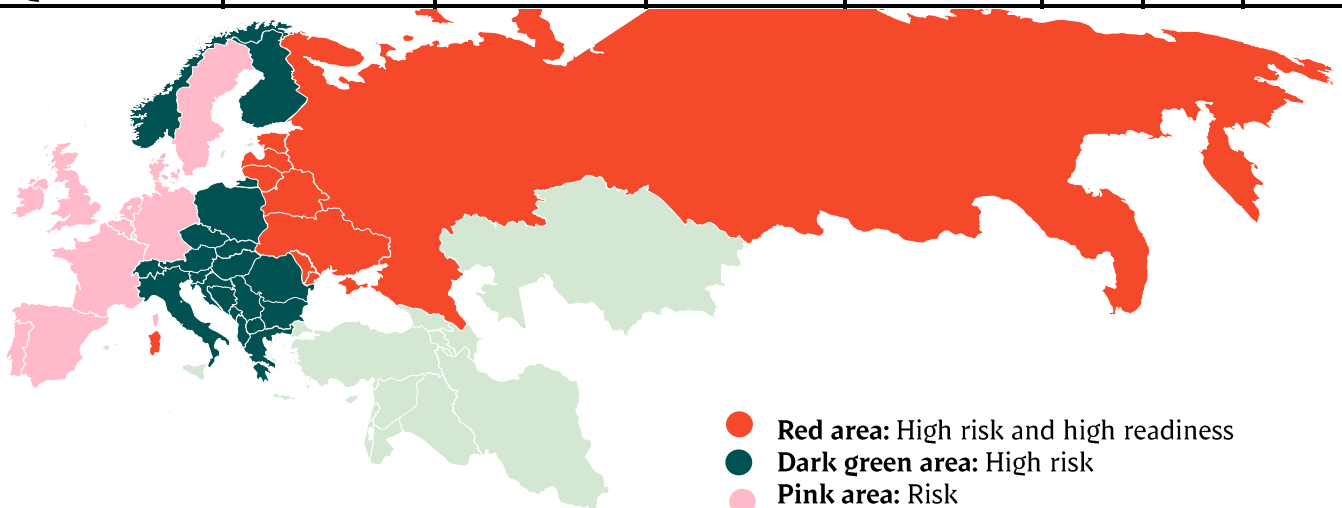

Week		
27		58.795
28		58.856
29	39997	57.990
30		56.234
31		56.165
32		55.716
33		55.985
34		56.548
35		58.154
36		56.373
37		57.704
38		57.691
39		52.245
40		50.297
41		59.149
42		57.650
43		60.840
44		49.755
45		60.156
46		61.330
47		60.860
48		56.192
49		57.575
50		61.188
51		57.719
52		44.890
53		
Average (week)		
Total (year)		
Change (week)		

Best regards,
Danish Crown

African swine fever

The EU Commission's reporting system for African swine fever for EU countries and Ukraine has been updated until 24th of July.

Country	Period June 10th- July 8th 2023		Year to date January 1 st - July 8th		2022		2021	
	Pigs	Wild boars	Pigs	Wild boars	Pigs	Wild boars	Pigs	Wild boars
Estonia				22		57	1	0
Latvia	1	34	1	203	6	913	2	3
Lithuania	2	21	2	200	16	302		2
Poland	9	150	10	1.936	14	2.152	124	3
Italy (Sardinia)	2	131	5	709	4	277	1	
Ukraine			3	5	7	2	13	
Czech Republic		16		44		1		
Romania	60	5	146	217	329	465	1.648	1
Hungary		16		318		550		2
Bulgaria				120	2	387	6	3
Slovakia		32		478	5	550	11	1
Serbia	114	22	200	187	107	146	33	
Moldova			15	6	14	3	1	
Bosnia-Hercegovina	23		23					
Croatia	31	1	31	1				
Nordmakedonien	2	2	2	16	30	9		
Belgium								

Best regards,
Danish Crown

African swine fever outbreaks in China

Cities/Regions		
Shenyang	Harbin	Great Khinogan Mountains
Zhengzhou	Yunnan	Yulin
Lianyungang	Jinshan	Guigang
Wenzhou	Jiangxi	Chongqing
Xuancheng	Shaanxi	Bome
Wuxi	Heilongjiang	Bayi
Chuzhou	Tongzhou	Gongbo'gyamda
Jiamusi	Linfen	Urumqi
Tongling	Daitongzhuangcun	Hubei
Xilin Gol	Qianshanzhen	Shizhu
Wuhu City	Huxian	Chengmai
Jilin	Dongjiang Avenue	
Songyuan	Yongning	
Gongzhuling	Siyang	
Horgin	Jiangsu	
Hohhot	Suihua	
Yingkou	Guizhou	
Zhaotong	Sanming	
Luotian	Zhuhai	
Baojing	Jinan	
Qingyang	Jinzhou	
Wuxue	Panjin	
Sichuan	Xushui	