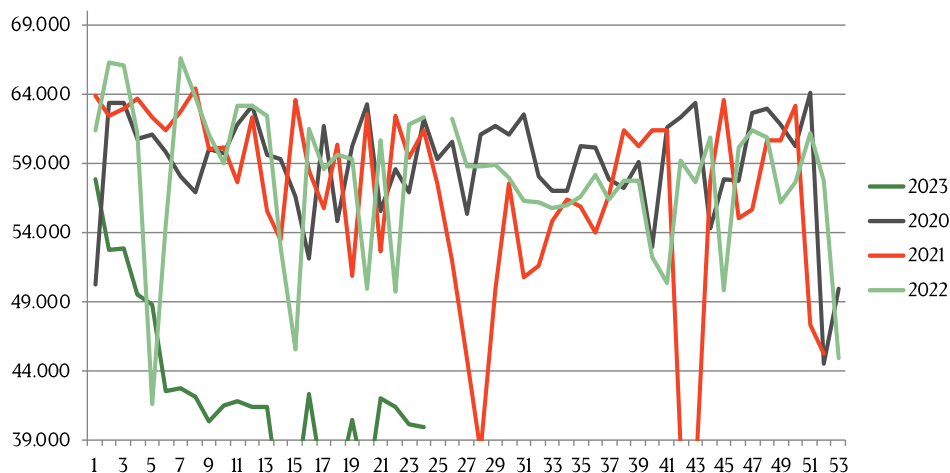

Weekly slaughtering's Danish Crown Essen

Week	2023	2022
1	57.867	61.376
2	52709	66.279
3	52844	66.098
4	49.518	61.128
5	48762	41543
6	42.464	54.500
7	42.706	66.544
8	42106	63.797
9	40341	61.020
10	41433	59.030
11	41.726	63.200
12	41.316	63.180
13	41381	62.414
14	34205	52.963
15	35043	45.486
16	42248	61.518
17	35631	58.538
18	35.664	59.614
19	40.401	59.301
20	35.179	49.923
21	41.975	60.634
22	41.390	49.660
23	40.132	61.778
24	39.901	62.361
25		
26		62.168

Week		
27		58.795
28		58.856
29	39997	57.990
30		56.234
31		56.165
32		55.716
33		55.985
34		56.548
35		58.154
36		56.373
37		57.704
38		57.691
39		52.245
40		50.297
41		59.149
42		57.650
43		60.840
44		49.755
45		60.156
46		61.330
47		60.860
48		56.192
49		57.575
50		61.188
51		57.719
52		44.890
53		
Average (week)		
Total (year)		
Change (week)		

Best regards,
Danish Crown