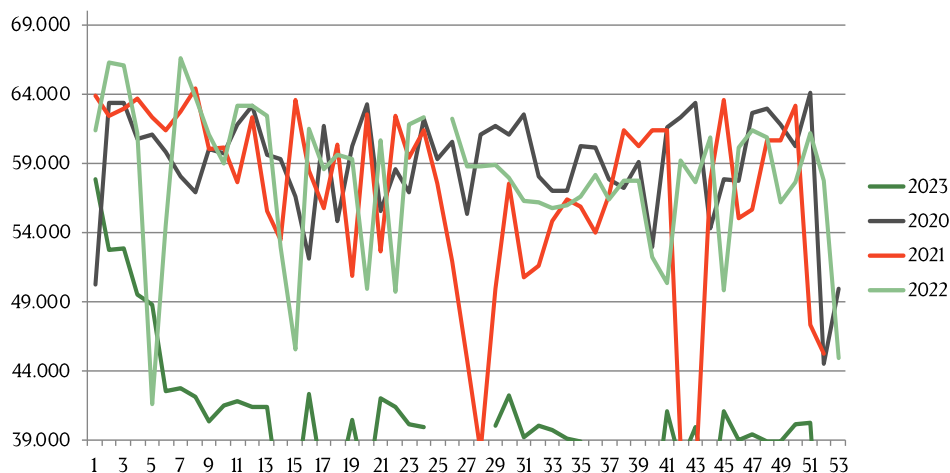

Weekly slaughtering's Danish Crown Essen

Week	2024	2023
1	33.508	57.867
2	39.696	52709
3	39.963	52844
4	40.949	49.518
5	40.523	48762
6	51.122	42.464
7	51.181	42.706
8	51.721	42106
9	51.663	40341
10	50.959	41433
11	52.025	41.726
12	52.015	41.316
13	44.149	41381
14	43.431	34205
15	53.283	35043
16	54.081	42248
17	56.088	35631
18	47.023	35.664
19	47.125	40.401
20	58.496	35.179
21	44.650	41.975
22	56.827	41.390
23	56.158	40.132
24	56.648	39.901
25	54.839	
26	54.503	

Week		
27	57.656	
28	54.305	
29	54.413	39997
30	53.827	42.192
31	55.107	39.192
32	51.698	40.034
33	56.257	39.660
34	56.773	39.096
35	57.174	38.859
36	57.174	35.620
37	55.645	37.145
38	55.782	37.378
39		38.164
40	49.061	32.749
41	57.674	41.020
42	60.918	37.240
43	60.261	39.895
44	50.052	33.918
45	60.734	41.021
46	62.336	38.912
47	61.883	39.347
48	61.592	38.856
49	61.556	38.879
50	60.375	40.133
51	62004	40248
52	62004	26.124
53		
Average (week)		
Total (year)		
Change (week)		

Best regards,
Danish Crown