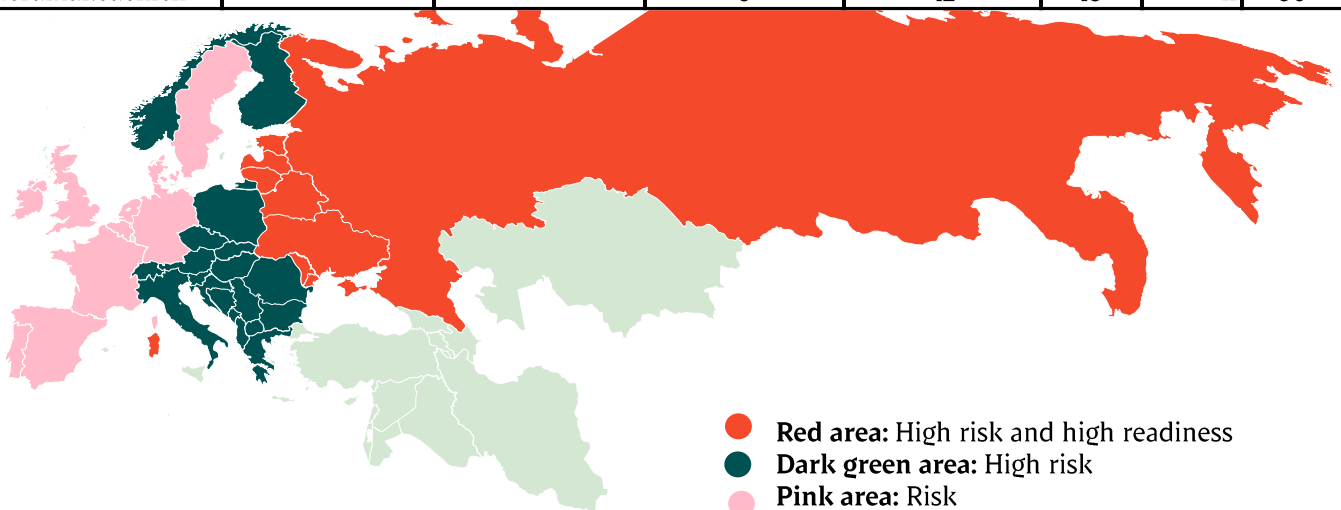

Week		
27	57.656	
28	54.305	
29	54.413	39997
30	53.827	42.192
31	55.107	39.192
32	51.698	40.034
33	56.257	39.660
34	56.773	39.096
35	57.174	38.859
36	57.174	35.620
37	55.645	37.145
38	55.782	37.378
39		38.164
40	49.061	32.749
41	57.674	41.020
42	60.918	37.240
43	60.261	39.895
44	50.052	33.918
45	60.734	41.021
46	62.336	38.912
47	61.883	39.347
48	61.592	38.856
49	61.556	38.879
50	60.375	40.133
51	62004	40248
52	62004	26.124
53		
Average (week)		
Total (year)		
Change (week)		

Best regards,
Danish Crown

African swine fever

The EU Commission's reporting system for African swine fever for EU countries and Ukraine has been updated until 24th of July.

Country	Period		Year to date		2023		2022	
	Dec. 19th - Dec. 25th 2024		Jan.1st - Dec. 25th 2024		Piġs	Wild boars	Piġs	Wild boars
Estonia		1		34	2	53		
Latvia		17	7	940	8	730	6	9
Lithuania		23	8	552	3	439	16	3
Poland		91	44	2.147	30	2.744	14	2
Italy (Sardinia)		10	31	1.184	17	1.047	4	2
Ukraine	2	2	70	15	37	9	7	
Czech Republic				27		56		
Romania	2	9	214	182	740	292	329	4
Hungary				420		407		5
Bulgaria		88	1	712	3	322	2	3
Slovakia			1	153		546	5	5
Serbia	3	1	304	94	991	213	107	1
Moldova			13	6	19			
Montenegro				1		6	14	
Bosnia-Hercegovina			33	38	1.508	22		
Croatia			6	39	1.124	11		
Nordmakedonien			3	42	15	41	30	

Best regards,
Danish Crown

African swine fever outbreaks in China

Cities/Regions		
Shenyang	Harbin	Great Khinogan Mountains
Zhengzhou	Yunnan	Yulin
Lianyungang	Jinshan	Guigang
Wenzhou	Jiangxi	Chongqing
Xuancheng	Shaanxi	Bome
Wuxi	Heilongjiang	Bayi
Chuzhou	Tongzhou	Gongbo'gyamda
Jiamusi	Linfen	Urumqi
Tongling	Daitongzhuangcun	Hubei
Xilin Gol	Qianshanzhen	Shizhu
Wuhu City	Huxian	Chengmai
Jilin	Dongjiang Avenue	
Songyuan	Yongning	
Gongzhuling	Siyang	
Horgin	Jiangsu	
Hohhot	Suihua	
Yingkou	Guizhou	
Zhaotong	Sanming	
Luotian	Zhuhai	
Baojing	Jinan	
Qingyang	Jinzhou	
Wuxue	Panjin	
Sichuan	Xushui	