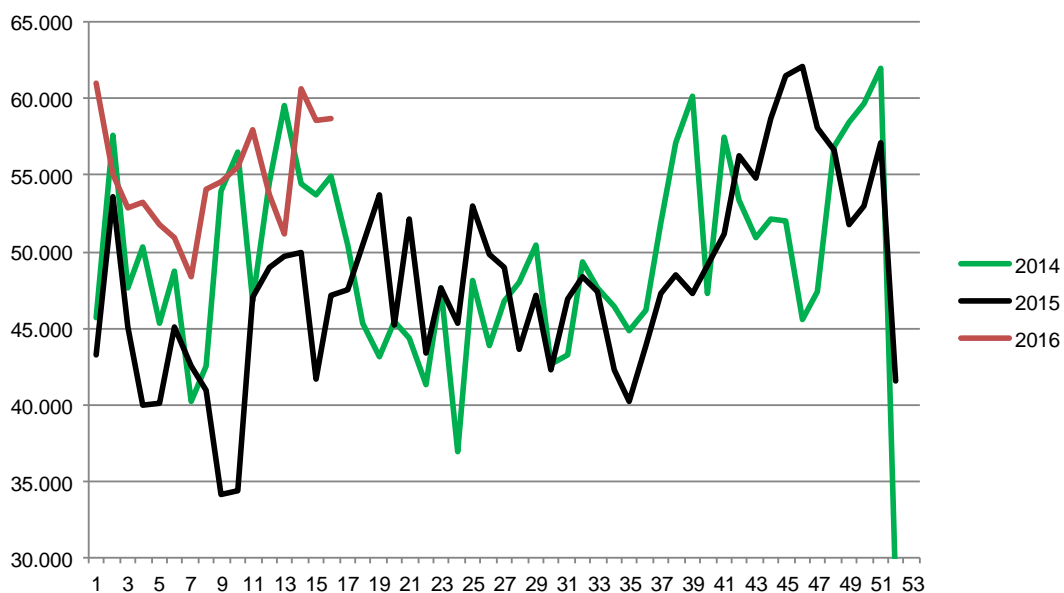

Weekly slaughtering's Danish Crown Essen

Week	2016	2015	2014
1	61.008	43.195	45.700
2	55.082	53.638	57.627
3	52.807	45.020	47.587
4	53.237	39.931	50.291
5	51.815	40.117	45.320
6	50.912	45.104	48.727
7	48.411	42.472	40.239
8	54.099	40.946	42.546
9	54.564	34.166	53.908
10	55.520	34.377	56.509
11	57.931	47.055	46.723
12	53.690	48.978	54.549
13	51.129	49.673	59.533
14	60.589	49.904	54.443
15	58.608	41.702	53.755
16	58.646	47.150	54.869
17		47.488	50.487
18		50.416	45.280
19		53.759	43.100
20		45.179	45.389
21		52.159	44.297
22		43.422	41.285
23		47.593	47.598
24		45.265	36.922
25		52.956	48.136
26		49.840	43.921

Week	2015	2014
27	48.928	46.759
28	43.582	47.950
29	47.141	50.452
30	42.317	42.692
31	46.882	43.203
32	48.324	49.375
33	47.392	47.650
34	42.320	46.411
35	40.239	44.796
36	43.894	46.174
37	47.298	51.838
38	48.522	57.162
39	47.249	60.108
40	49.104	47.249
41	51.140	57.511
42	56.284	53.302
43	54.756	50.854
44	58.676	52.169
45	61.458	52.053
46	62.096	45.584
47	58.136	47.440
48	56.648	56.897
49	51.792	58.440
50	53.040	59.646
51	57.128	61.950
52	41.578	27.955
53	50.466	
Average (week)	54.878	49.315
Total (year)	878.048	2.564.361

Best regards
Danish Crown