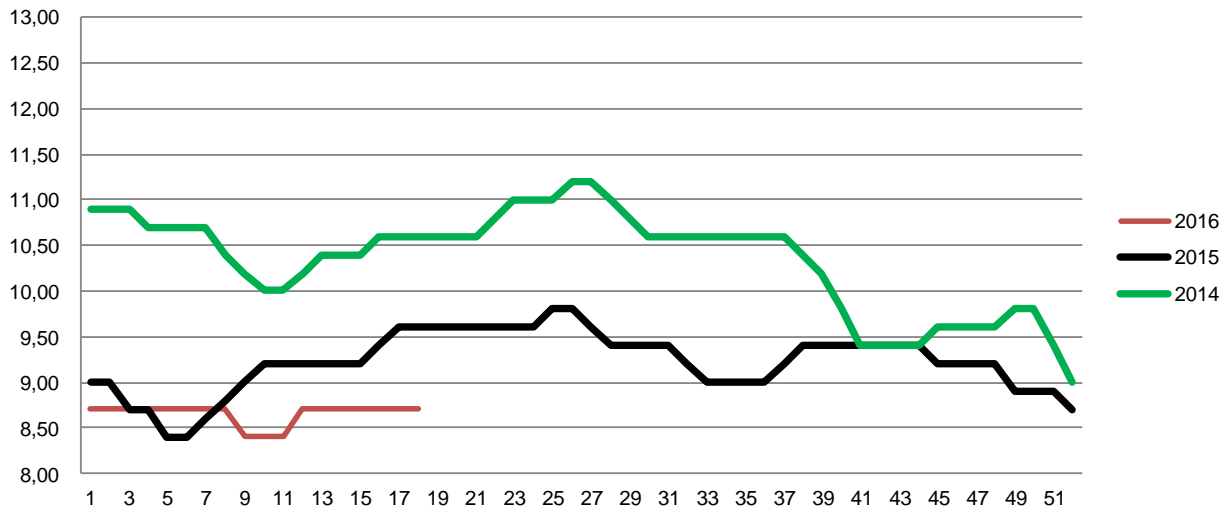

Weekly pig price – Danish Crown

Week	2016	2015	2014
1	8,70	9,00	10,90
2	8,70	9,00	10,90
3	8,70	8,70	10,90
4	8,70	8,70	10,70
5	8,70	8,40	10,70
6	8,70	8,40	10,70
7	8,70	8,60	10,70
8	8,70	8,80	10,40
9	8,40	9,00	10,20
10	8,40	9,20	10,00
11	8,40	9,20	10,00
12	8,70	9,20	10,20
13	8,70	9,20	10,40
14	8,70	9,20	10,40
15	8,70	9,20	10,40
16	8,70	9,40	10,60
17	8,70	9,60	10,60
18	8,70	9,60	10,60
19		9,60	10,60
20		9,60	10,60
21		9,60	10,60
22		9,60	10,80
23		9,60	11,00
24		9,60	11,00
25		9,80	11,00
26		9,80	11,20

Week	2016	2015	2014
27		9,60	11,20
28		9,40	11,00
29		9,40	10,80
30		9,40	10,60
31		9,40	10,60
32		9,20	10,60
33		9,00	10,60
34		9,00	10,60
35		9,00	10,60
36		9,00	10,60
37		9,20	10,60
38		9,40	10,40
39		9,40	10,20
40		9,40	9,80
41		9,40	9,40
42		9,40	9,40
43		9,40	9,40
44		9,40	9,40
45		9,20	9,60
46		9,20	9,60
47		9,20	9,60
48		9,20	9,60
49		8,90	9,80
50		8,90	9,80
51		8,90	9,40
52		8,70	9,00
Average (week)	8,65	9,22	10,35

Best regards
Danish Crown