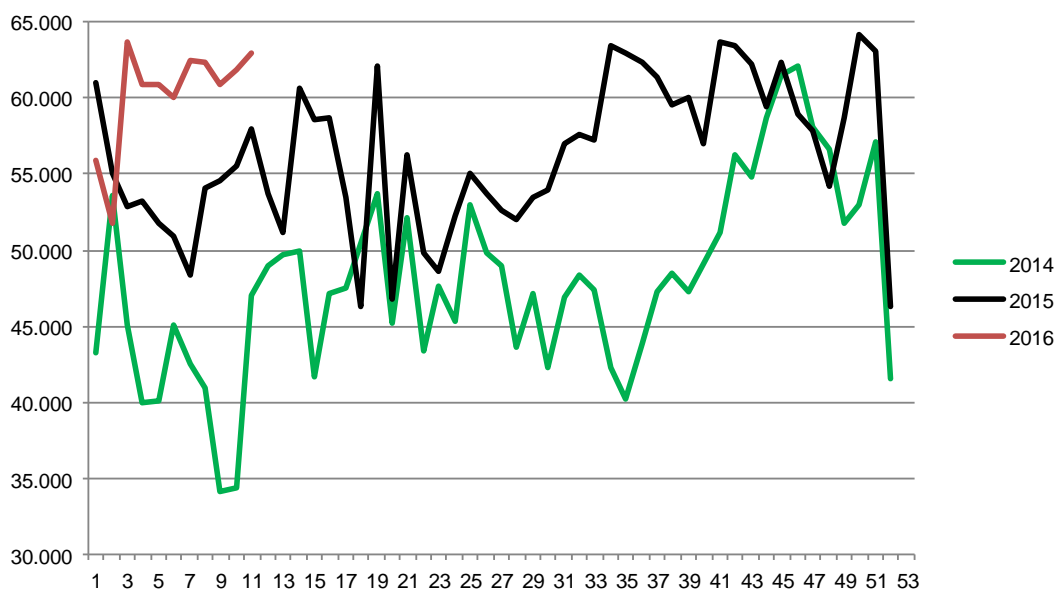

Weekly slaughtering's Danish Crown Essen

Week	2017	2016	2015
1	55.941	61.008	43.195
2	51.750	55.082	53.638
3	63.697	52.807	45.020
4	60.900	53.237	39.931
5	60.849	51.815	40.117
6	60.034	50.912	45.104
7	62.439	48.411	42.472
8	62.356	54.099	40.946
9	60.854	54.564	34.166
10	61.852	55.520	34.377
11	62.925	57.931	47.055
12		53.690	48.978
13		51.129	49.673
14		60.589	49.904
15		58.608	41.702
16		58.646	47.150
17		53.508	47.488
18		46.260	50.416
19		62.129	53.759
20		46.814	45.179
21		56.222	52.159
22		49.798	43.422
23		48.579	47.593
24		52.277	45.265
25		55.088	52.956
26		53.747	49.840

Week	2017	2016	2015
27		52.567	48.928
28		51.977	43.582
29		53.498	47.141
30		54.009	42.317
31		57.008	46.882
32		57.569	48.324
33		57.230	47.392
34		63.500	42.320
35		62.909	40.239
36		62.374	43.894
37		61.328	47.298
38		59.540	48.522
39		60.082	47.249
40		57.049	49.104
41		63.693	51.140
42		63.445	56.284
43		62.265	54.756
44		59.466	58.676
45		62.394	61.458
46		58.916	62.096
47		57.902	58.136
48		54.257	56.648
49		58.725	51.792
50		64.147	53.040
51		63.091	57.128
52		46.280	41.578
53			50.466
Average (week)	60.327	56.302	48.073
Total (year)	663.597	2.927.691	2.497.429
Change (week)	7,15%	17,12%	-2,52%

Best regards
Danish Crown