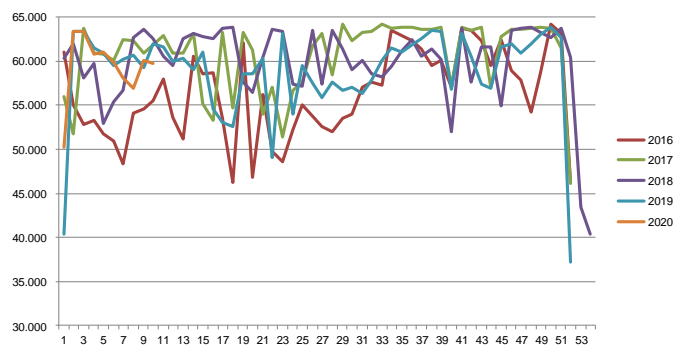

Weekly slaughtering's Danish Crown Essen

Week	2020	2019
1	50209	40.367
2	63378	63.329
3	63402	63.408
4	60747	61.468
5	61019	60.896
6	59845	59.523
7	58095	60.227
8	56897	60.695
9	60033	59.326
10	59724	62.005
11		61.619
12		60.030
13		60.311
14		59.040
15		61.006
16		54.587
17		53.110
18		52.555
19		58.603
20		58.518
21		60.282
22		49.073
23		63.195
24		53.936
25		59.462
26		57.454

Week	2020	2019
27		55.853
28		57.615
29		56.638
30		57.069
31		56.393
32		57.813
33		60.073
34		61.488
35		61.071
36		61.898
37		62.502
38		63.527
39		63.325
40		56.780
41		63.150
42		60.543
43		57.436
44		56.962
45		61.664
46		61.984
47		60.934
48		61.976
49		63.046
50		63.812
51		62.634
52		37.264
Average (week)	59.335	58.798
Total (year)	593.349	3.057.475
Change (week)	0,91%	-2,32%

Best regards
Danish Crown