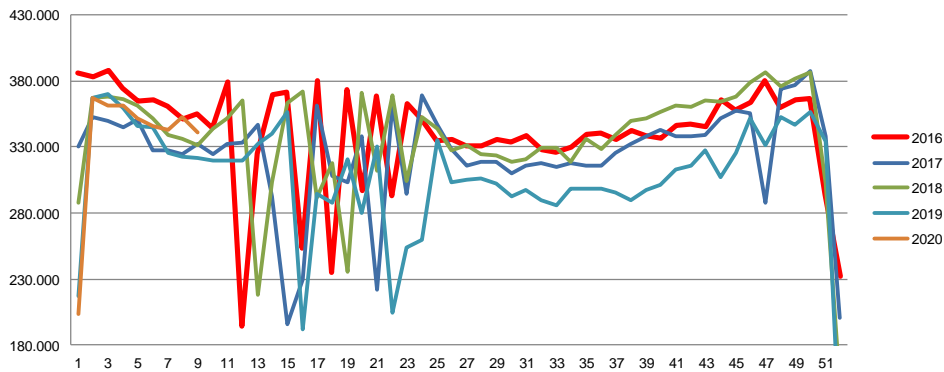

Total killings Denmark (98 % of all slaughtering's)

Week	2020	2019
1	203.768	217.081
2	367.603	367.355
3	361.313	369.764
4	361.348	359.584
5	351.634	346.402
6	345.865	344.954
7	343.499	325.222
8	352.385	322.618
9	341380	321.585
10		319.738
11		319.738
12		320.260
13		332.764
14		340.529
15		356.482
16		192.065
17		295.046
18		287.427
19		320.386
20		280.362
21		330.707
22		204.819
23		253.658
24		260.157
25		335.424
26		303.516

Week	2020	2019
27		305.588
28		306.207
29		302.079
30		293.137
31		297.507
32		289.400
33		286.044
34		298.781
35		298.500
36		298.972
37		295.801
38		289.367
39		297.225
40		301.453
41		313.505
42		315.497
43		327.400
44		307.094
45		325.911
46		351.608
47		331.687
48		352.773
49		346.580
50		356.984
51		334.560
52		110.631
Average (week)	336.533	306.960
Total (year)	3.028.795	15.961.934

Best regards
Danish Crown