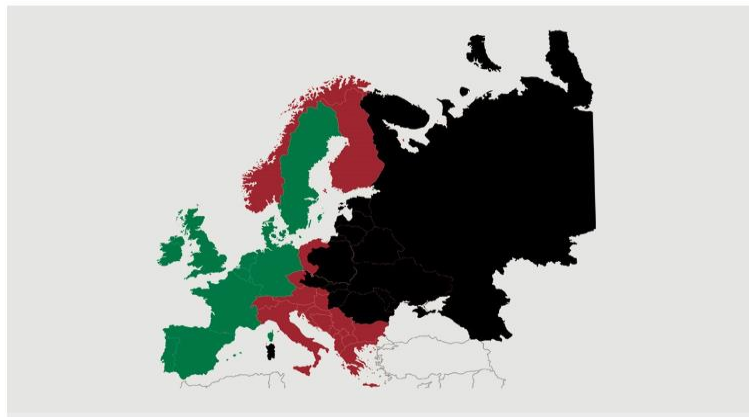

Best regards
Danish Crown

Weekly slaughtering's Danish Crown Essen

Week	2020	2019
1	50209	40.367
2	63378	63.329
3	63402	63.408
4	60747	61.468
5	61019	60.896
6	59845	59.523
7	58095	60.227
8	56897	60.695
9	60033	59.326
10	59724	62.005
11		61.619
12		60.030
13		60.311
14		59.040
15		61.006
16		54.587
17		53.110
18		52.555
19		58.603
20		58.518
21		60.282
22		49.073
23		63.195
24		53.936
25		59.462
26		57.454

Best regards
Danish Crown

African swine fever

The EU Commission's reporting system for African swine fever for EU countries and Ukraine has been updated until 1st of March.

Country	Period		Year to date		2019		2018	
	February 24 th - March 1 st		January 1 st - March 1 st		Pigs	Wild boars	Pigs	Wild boars
	Pigs	Wild boars	Pigs	Wild boars				
Estonia				12		80		230
Latvia		2		64	1	369	10	685
Lithuania		1		50	19	464	51	1.443
Poland		152		933	48	2.468	109	2.438
Italy				32	1	60	10	64
Ukraine			2	3	42	11	105	41
Czech Republic								28
Romania	8	14	146	275	1.724	683	1.163	170
Hungary		121		717		1.598		138
Bulgaria	2		11	207	44	165	1	5
Slovakia		4		19	11	27		
Serbia				30	18			
Moldova		2		2				
Belgium				1		482		161
Greece			1					
Total	10	296	160	2.345	1.908	6.407	1.449	5.403

Black area: High risk and high readiness

Red area: High risk

Green area: Risk

Best regards
Danish Crown

African swine fever outbreaks in China

Cities/Regions		
Shenyang	Harbin	Great Khinogan Mountains
Zhengzhou	Yunnan	Yulin
Lianyungang	Jinshan	Guigang
Wenzhou	Jiangxi	Chongqing
Xuancheng	Shaanxi	Bome
Wuxi	Heilongjiang	Bayi
Chuzhou	Tongzhou	Gongbo'gyamda
Jiamusi	Linfen	Urumqi
Tongling	Daitongzhuangcun	Hubei
Xilin Gol	Qianshanzhen	Shizhu
Wuhu City	Huxian	Chengmai
Jilin	Dongjiang Avenue	
Songyuan	Yongning	
Gongzhuling	Siyang	
Horqin	Jiangsu	
Hohhot	Suihua	
Yingkou	Guizhou	
Zhaotong	Sanming	
Luotian	Zhuhai	
Baojing	Jinan	
Qingyang	Jinzhou	
Wuxue	Panjin	
Sichuan	Xushui	