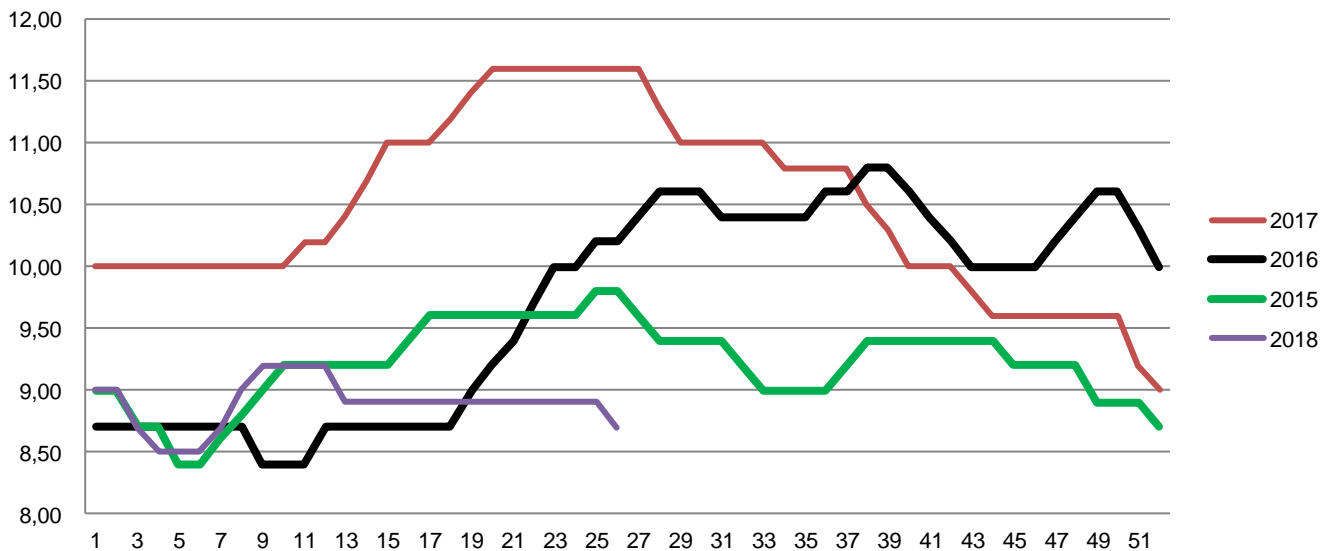

Weekly pig price – Danish Crown

Week	2018	2017	2016
1	9,00	10,00	8,70
2	9,00	10,00	8,70
3	8,70	10,00	8,70
4	8,50	10,00	8,70
5	8,50	10,00	8,70
6	8,50	10,00	8,70
7	8,70	10,00	8,70
8	9,00	10,00	8,70
9	9,20	10,00	8,40
10	9,20	10,00	8,40
11	9,20	10,20	8,40
12	9,20	10,20	8,70
13	8,90	10,40	8,70
14	8,90	10,70	8,70
15	8,90	11,00	8,70
16	8,90	11,00	8,70
17	8,90	11,00	8,70
18	8,90	11,20	8,70
19	8,90	11,40	9,00
20	8,90	11,60	9,20
21	8,90	11,60	9,40
22	8,90	11,60	9,70
23	8,90	11,60	10,00
24	8,90	11,60	10,00
25	8,90	11,60	10,20
26	8,70	11,60	10,20

Week	2018	2017	2016
27		11,60	10,40
28		11,30	10,60
29		11,00	10,60
30		11,00	10,60
31		11,00	10,40
32		11,00	10,40
33		11,00	10,40
34		10,80	10,40
35		10,80	10,40
36		10,80	10,60
37		10,80	10,60
38		10,50	10,80
39		10,30	10,80
40		10,00	10,60
41		10,00	10,40
42		10,00	10,20
43		9,80	10,00
44		9,60	10,00
45		9,60	10,00
46		9,60	10,00
47		9,60	10,20
48		9,60	10,40
49		9,60	10,60
50		9,60	10,60
51		9,20	10,30
52		9,00	10,00
Average (week)	8,89	10,49	9,69

Best regards
Danish Crown