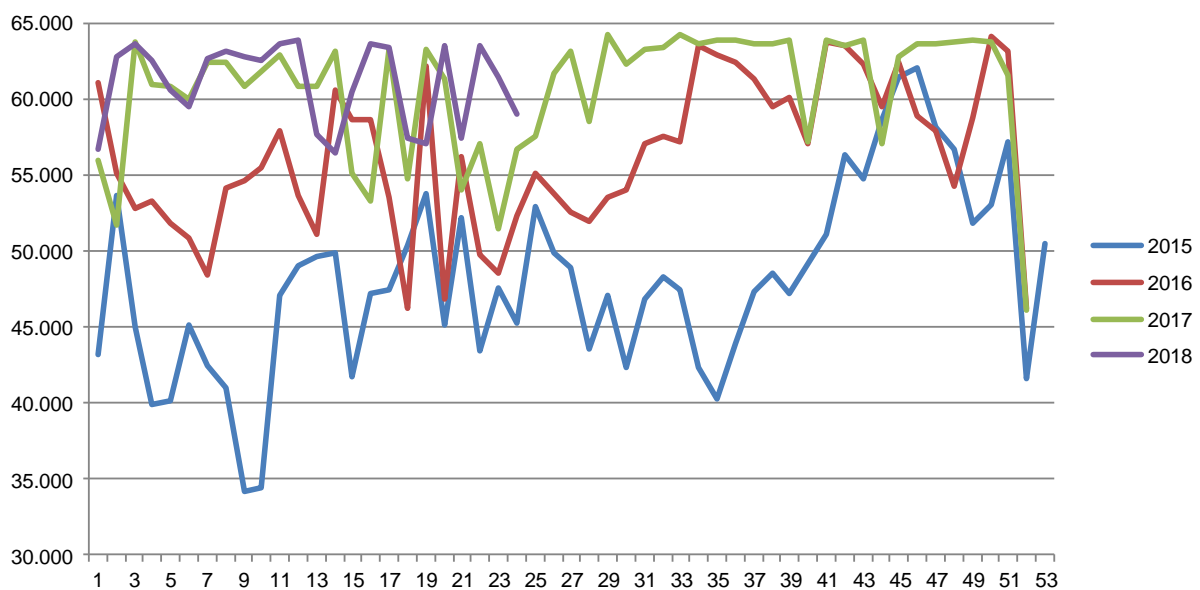

Weekly slaughtering's Danish Crown Essen

Week	2018	2017	2016
1	56.737	55.941	61.008
2	62.716	51.750	55.082
3	63.596	63.697	52.807
4	62.579	60.900	53.237
5	60.584	60.849	51.815
6	59.507	60.034	50.912
7	62.597	62.439	48.411
8	63.178	62.356	54.099
9	62.731	60.854	54.564
10	62.555	61.852	55.520
11	63.673	62.925	57.931
12	63.832	60.855	53.690
13	57.666	60.885	51.129
14	56.402	63.124	60.589
15	60.480	55.147	58.608
16	63.566	53.305	58.646
17	63.393	63.211	53.508
18	57.370	54.697	46.260
19	57.111	63.208	62.129
20	63.484	61.278	46.814
21	57.400	53.958	56.222
22	63.529	57.051	49.798
23	61.383	51.432	48.579
24	59.021	56.730	52.277
25		57.586	55.088
26		61.698	53.747

Week	2018	2017	2016
27		63.096	52.567
28		58.468	51.977
29		64.235	53.498
30		62.340	54.009
31		63.228	57.008
32		63.406	57.569
33		64.249	57.230
34		63.679	63.500
35		63.894	62.909
36		63.887	62.374
37		63.630	61.328
38		63.653	59.540
39		63.847	60.082
40		57.194	57.049
41		63.846	63.693
42		63.544	63.445
43		63.895	62.265
44		57.086	59.466
45		62.761	62.394
46		63.598	58.916
47		63.642	57.902
48		63.704	54.257
49		63.813	58.725
50		63.709	64.147
51		61.524	63.091
52		46.076	46.280
53			
Average (week)	61.045	60.649	56.302
Total (year)	1.465.090	3.153.766	2.927.691
Change (week)	0,65%	7,72%	17,23%

Best regards
Danish Crown