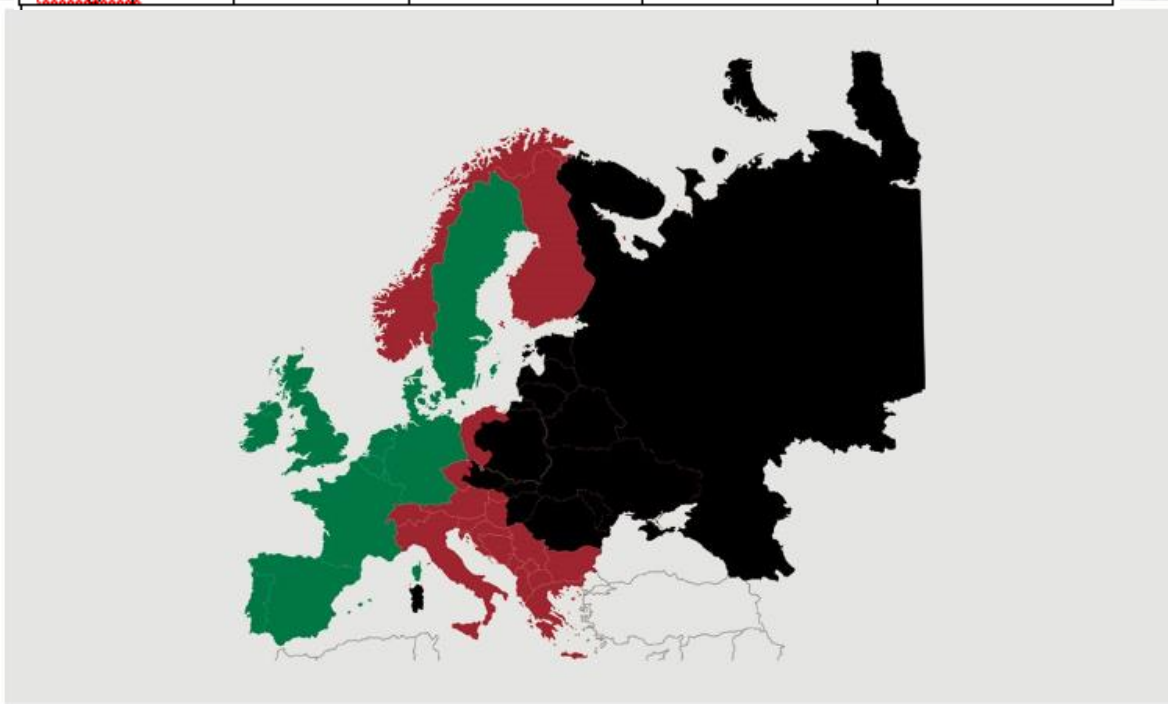

| Week | 2018 | 2017 | 2016 |
|-----------------------|-----------|-----------|-----------|
| 27 | | 63.096 | 52.567 |
| 28 | | 58.468 | 51.977 |
| 29 | | 64.235 | 53.498 |
| 30 | | 62.340 | 54.009 |
| 31 | | 63.228 | 57.008 |
| 32 | | 63.406 | 57.569 |
| 33 | | 64.249 | 57.230 |
| 34 | | 63.679 | 63.500 |
| 35 | | 63.894 | 62.909 |
| 36 | | 63.887 | 62.374 |
| 37 | | 63.630 | 61.328 |
| 38 | | 63.653 | 59.540 |
| 39 | | 63.847 | 60.082 |
| 40 | | 57.194 | 57.049 |
| 41 | | 63.846 | 63.693 |
| 42 | | 63.544 | 63.445 |
| 43 | | 63.895 | 62.265 |
| 44 | | 57.086 | 59.466 |
| 45 | | 62.761 | 62.394 |
| 46 | | 63.598 | 58.916 |
| 47 | | 63.642 | 57.902 |
| 48 | | 63.704 | 54.257 |
| 49 | | 63.813 | 58.725 |
| 50 | | 63.709 | 64.147 |
| 51 | | 61.524 | 63.091 |
| 52 | | 46.076 | 46.280 |
| 53 | | | |
| Average (week) | 61.045 | 60.649 | 56.302 |
| Total (year) | 1.465.090 | 3.153.766 | 2.927.691 |
| Change (week) | 0,65% | 7,72% | 17,23% |

Best regards
Danish Crown

African swine fever

The EU Commission's reporting system for African swine fever for EU countries and Ukraine has been updated until 10th of June.

| Country | Period June 4 rd – June 10 th | | Year to date January 1 st – June 10 th | |
|-----------------------|--|------------|---|------------|
| | Pigs | Wild boars | Pigs | Wild boars |
| <u>Estonia</u> | | 7 | | 164 |
| <u>Latvia</u> | | 12 | | 347 |
| <u>Lithuania</u> | 5 | 16 | 5 | 944 |
| <u>Poland</u> | 5 | 48 | 13 | 1358 |
| <u>Italy</u> | | | 3 | 24 |
| <u>Ukraine</u> | | | 32 | 27 |
| <u>Czech republic</u> | | | | 28 |
| <u>Romania</u> | 4 | | 7 | 1 |
| <u>Hungary</u> | | 4 | | 18 |

Black area: High risk and high readiness

Red area: High risk

Green area: Risk

Best regards
Danish Crown

Top 10 importers of Danish pork meat

The top 10 is ranked based on the value of the Danish Export of pork meat in Jan.-Nov. 2017. All pork meat (incl. live pigs) is included in the figures below