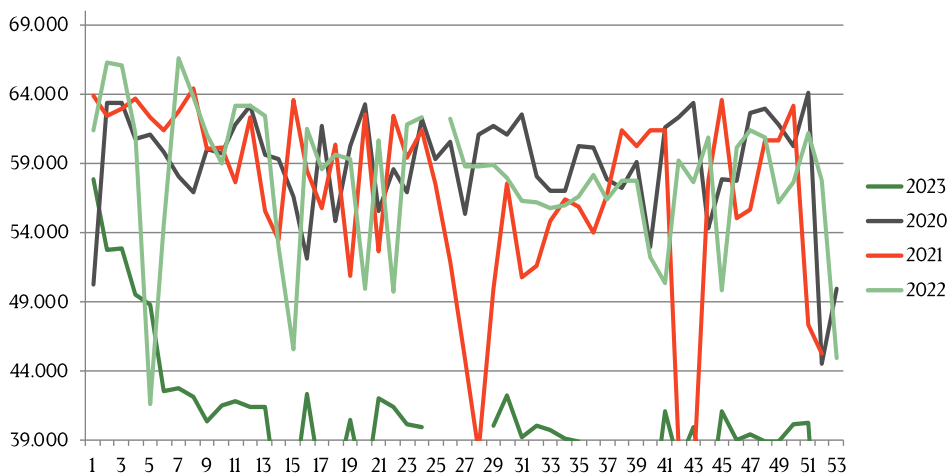

Weekly slaughtering's Danish Crown Essen

Week	2024	2023
1	33.508	57.867
2	39.696	52709
3	39.963	52844
4	40.949	49.518
5	40.523	48762
6	51.122	42.464
7	51.181	42.706
8	51.721	42106
9	51.663	40341
10	50.959	41433
11	52.025	41.726
12	52.015	41.316
13	44.149	41381
14	43.431	34205
15	53.283	35043
16	54.081	42248
17	56.088	35631
18	47.023	35.664
19	47.125	40.401
20	58.496	35.179
21	44.650	41.975
22	56.827	41.390
23	56.158	40.132
24	56.648	39.901
25		
26		

Week		
27		
28		
29		39997
30		42.192
31		39.192
32		40.034
33		39.660
34		39.096
35		38.859
36		35.620
37		37.145
38		37.378
39		38.164
40		32.749
41		41.020
42		37.240
43		39.895
44		33.918
45		41.021
46		38.912
47		39.347
48		38.856
49		38.879
50		40.133
51		40248
52		26.124
53		
Average (week)		
Total (year)		
Change (week)		

Best regards,
Danish Crown