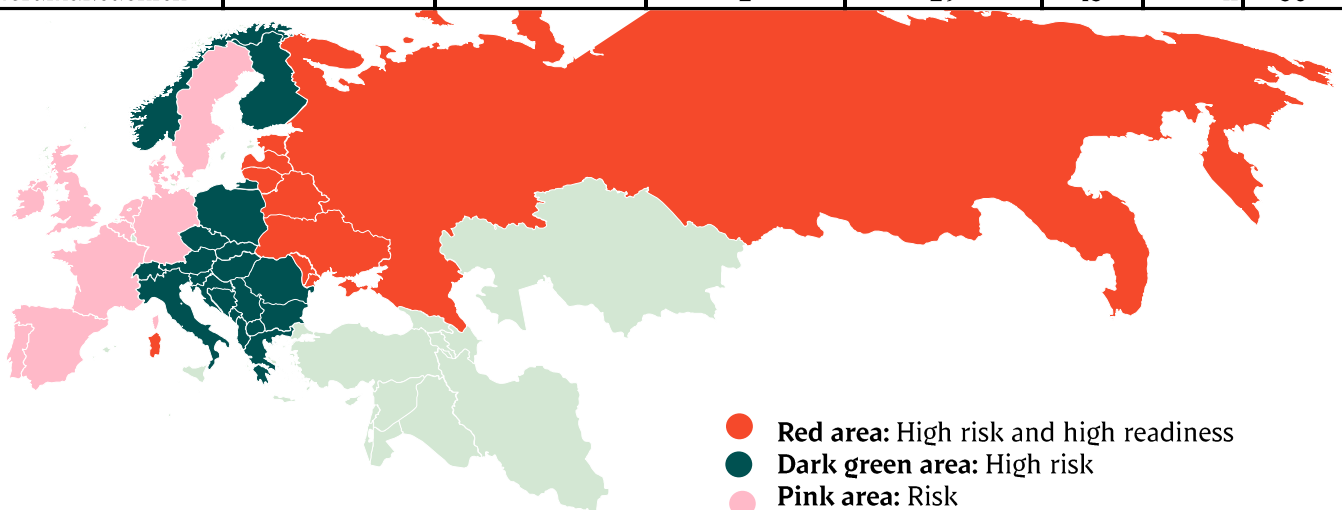

Week		
27		
28		
29		39997
30		42.192
31		39.192
32		40.034
33		39.660
34		39.096
35		38.859
36		35.620
37		37.145
38		37.378
39		38.164
40		32.749
41		41.020
42		37.240
43		39.895
44		33.918
45		41.021
46		38.912
47		39.347
48		38.856
49		38.879
50		40.133
51		40248
52		26.124
53		
Average (week)		
Total (year)		
Change (week)		

Best regards,
Danish Crown

African swine fever

The EU Commission's reporting system for African swine fever for EU countries and Ukraine has been updated until 24th of July.

Country	Period June 6th - June 12th 2024		Year to date January 1st - June 12th 2024		2023		2022	
	Pigs	Wild boars	Pigs	Wild boars	Pigs	Wild boars	Pigs	Wild boars
Estonia				4	2	53		
Latvia		16		305	8	730	6	9
Lithuania		10		290	3	439	16	3
Poland	5	31	6	894	30	2.744	14	2
Italy (Sardinia)	5	57		908	17	1.047	4	2
Ukraine			13	9	37	9	7	
Czech Republic		1		19		56		
Romania	4		59	97	740	292	329	4
Hungary		8		212		407		5
Bulgaria			1	95	3	322	2	3
Slovakia		2		78		546	5	5
Serbia	13	1	47	74	991	213	107	1
Moldova			3	6	19			
Montenegro				1		6	14	
Bosnia-Herzegovina	1		19	34	1.508	22		
Croatia				38	1.124	11		
Nordmakedonien			2	29	15	41	30	

Best regards,
Danish Crown

African swine fever outbreaks in China

Cities/Regions		
Shenyang	Harbin	Great Khinogan Mountains
Zhengzhou	Yunnan	Yulin
Lianyungang	Jinshan	Guigang
Wenzhou	Jiangxi	Chongqing
Xuancheng	Shaanxi	Bome
Wuxi	Heilongjiang	Bayi
Chuzhou	Tongzhou	Gongbo'gyamda
Jiamusi	Linfen	Urumqi
Tongling	Daitongzhuangcun	Hubei
Xilin Gol	Qianshanzhen	Shizhu
Wuhu City	Huxian	Chengmai
Jilin	Dongjiang Avenue	
Songyuan	Yongning	
Gongzhuling	Siyang	
Horgin	Jiangsu	
Hohhot	Suihua	
Yingkou	Guizhou	
Zhaotong	Sanming	
Luotian	Zhuhai	
Baojing	Jinan	
Qingyang	Jinzhou	
Wuxue	Panjin	
Sichuan	Xushui	