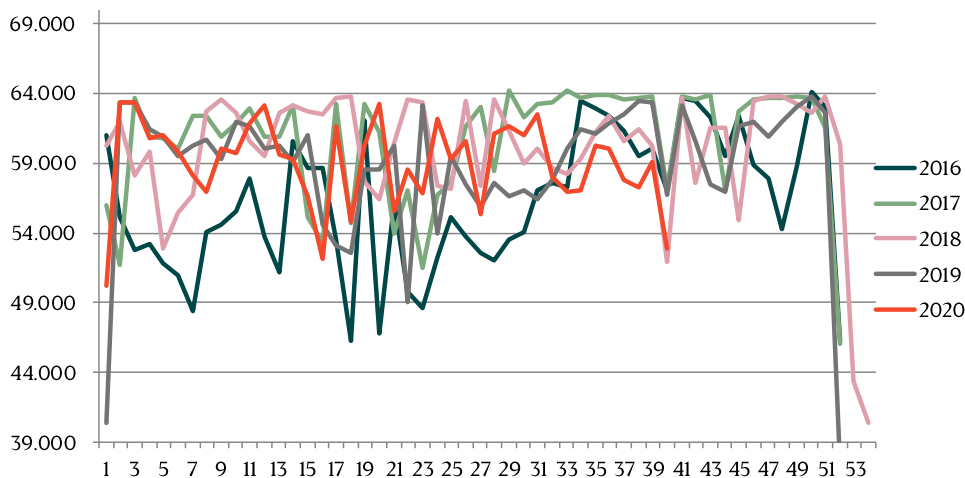

Weekly slaughtering's Danish Crown Essen

Week	2020	2019
1	50.209	40.367
2	63.378	63.329
3	63.402	63.408
4	60.747	61.468
5	61.019	60.896
6	59.845	59.523
7	58.095	60.227
8	56.897	60.695
9	60.033	59.326
10	59.724	62.005
11	61.817	61.619
12	63.130	60.030
13	59.585	60.311
14	59.247	59.040
15	56.629	61.006
16	52.081	54.587
17	61.680	53.110
18	54.760	52.555
19	60.222	58.603
20	63.225	58.518
21	55.570	60.282
22	58.517	49.073
23	56.849	63.195
24	62.218	53.936
25	59.332	59.462
26	60.534	57.454

Week	2020	2019
27	55.300	55.853
28	61.076	57.615
29	61.663	56.638
30	61.043	57.069
31	62.529	56.393
32	58.016	57.813
33	56.966	60.073
34	57.021	61.488
35	60.226	61.071
36	60.086	61.898
37	57.850	62.502
38	57.241	63.527
39	59.037	63.325
40	52.913	56.780
41		63.150
42		60.543
43		57.436
44		56.962
45		61.664
46		61.984
47		60.934
48		61.976
49		63.046
50		63.812
51		62.634
52		37.264
Average (week)	58.993	58.798
Total (year)	2.359.712	3.057.475
Change (week)	0,33%	-2,32%

Best regards,
Danish Crown