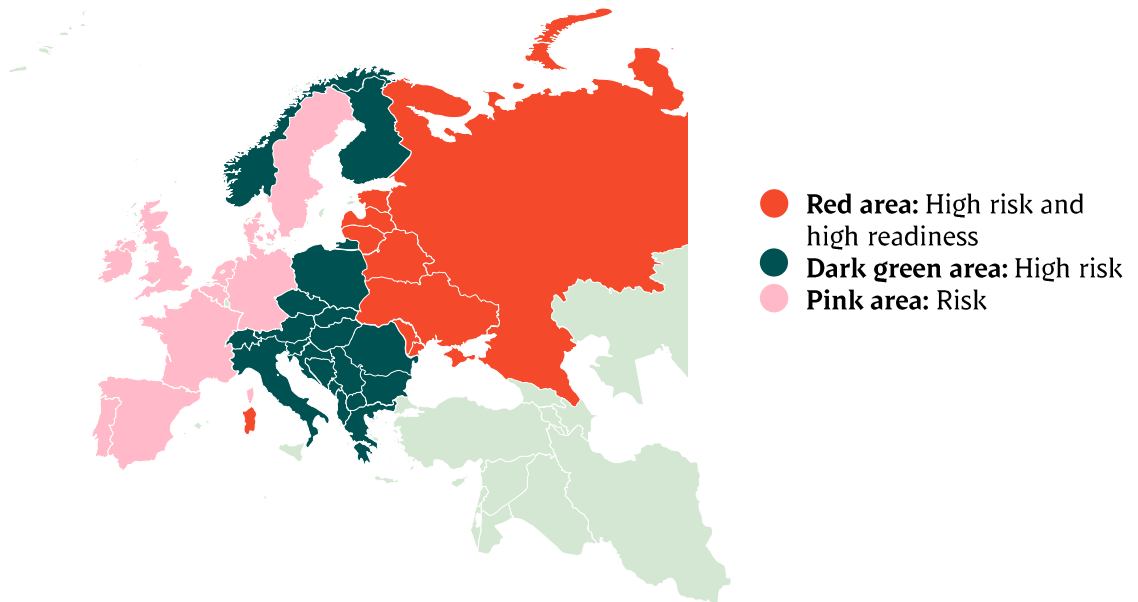

African swine fever

The EU Commission's reporting system for African swine fever for EU countries and Ukraine has been updated until 4th of October.

Period September 28th - October 4th		Year to date January 1st – October 4th		2019		2018	
Pigs	Wild boars	Pigs	Wild boars	Pigs	Wild boars	Pigs	Wild boars
	4		49		80		230
	2	3	218	1	369	10	685
	2	3	172	19	464	51	1.443
1	61	98	3.329	48	2.468	109	2.438
			32	1	60	10	64
		14	4	42	11	105	41
							28
24	5	747	677	1.724	683	1.163	170
	36		3.569		1.598		138
1	6	19	431	44	165	1	5
	5	17	176	11	27		
		15	41	18			
1		2	30				
			3		482		161
	14		49				
		1					
27	135	919	8.780	1.908	6.407	1.449	5.403

Best regards,
Danish Crown